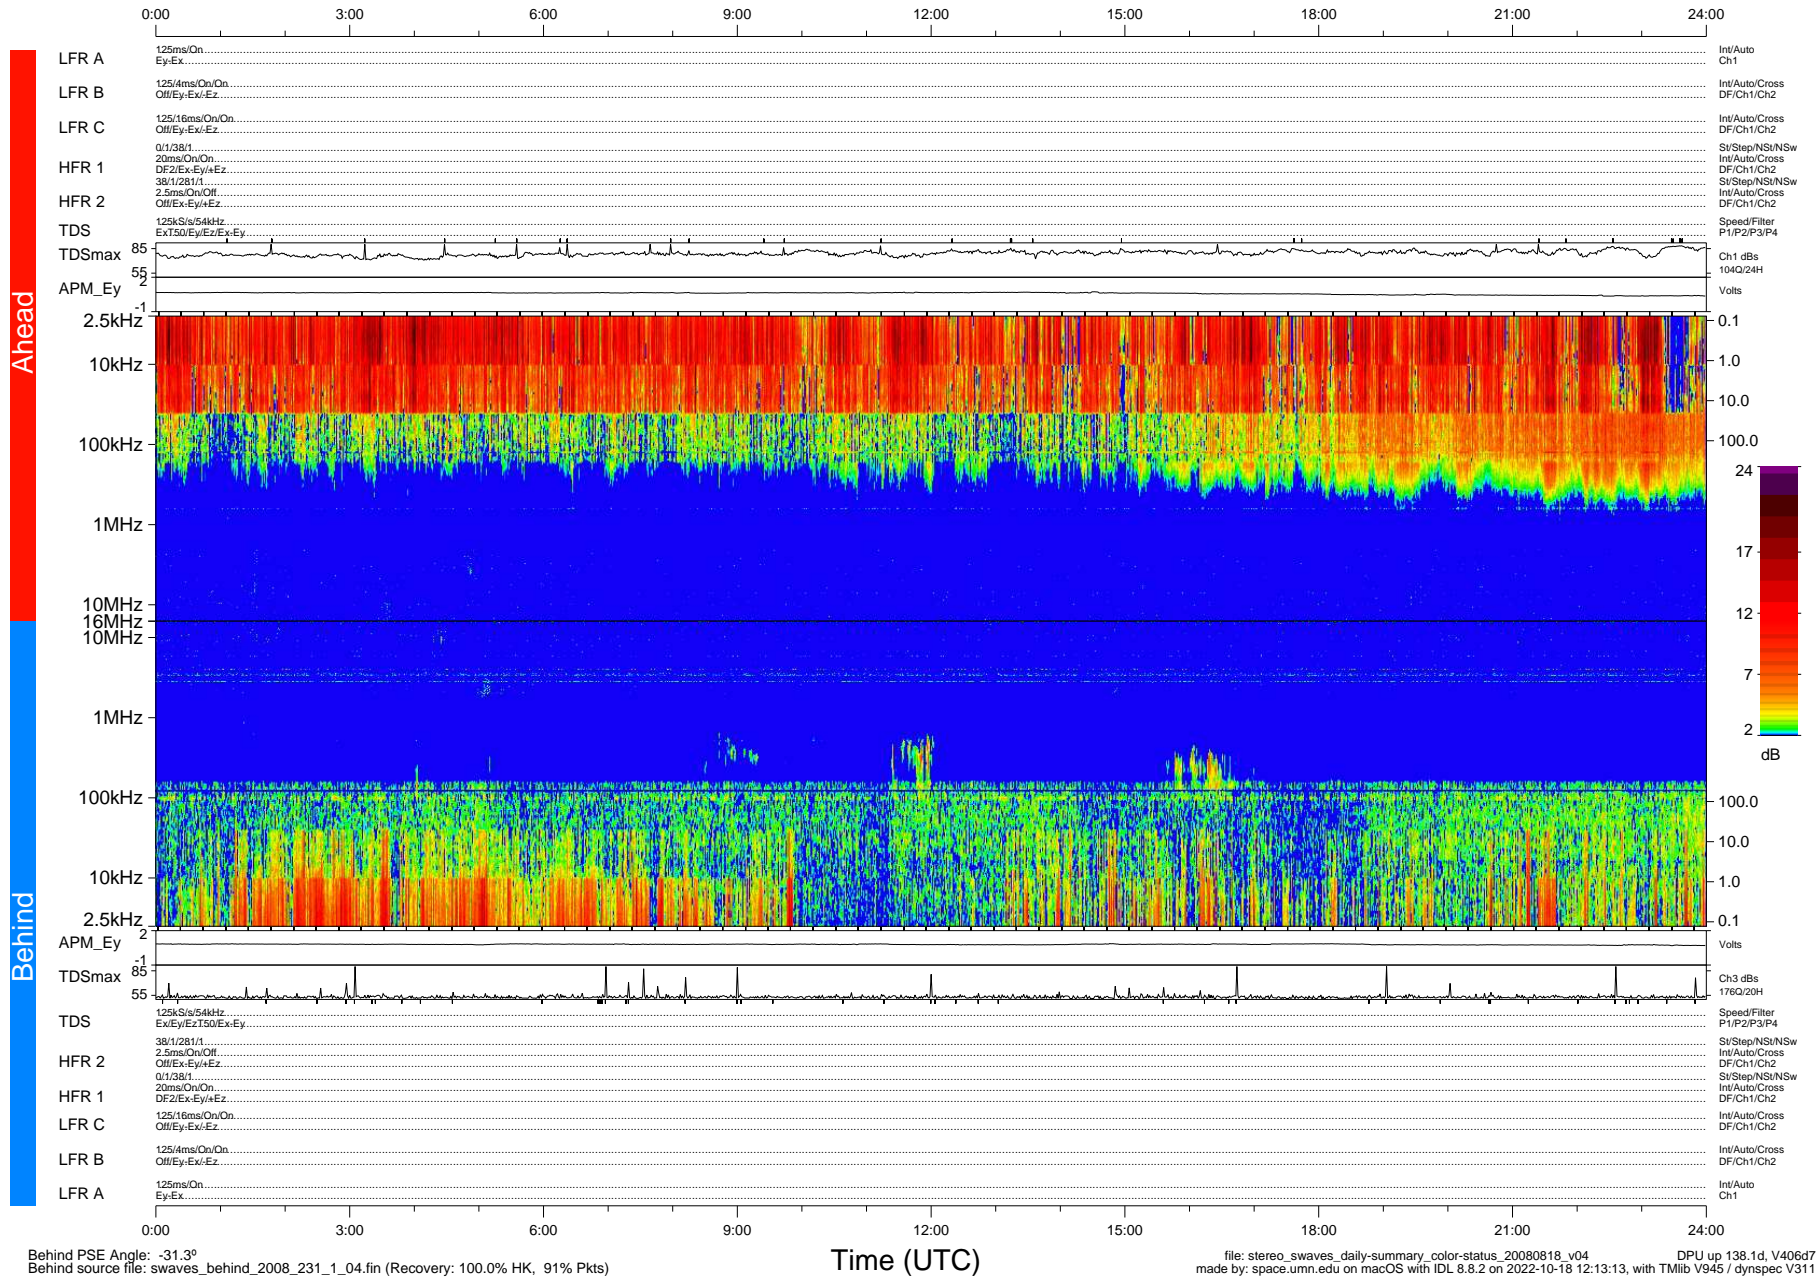

STEREO/WAVES Daily Summary - 18-Aug-2008 (DOY 231)

Ahead source file: swaves_ahead_2008_231_1_04.fin (Recovery: 100.0% HK, 81% Pkts)
Ahead PSE Angle: 36.5°

DPU up 138.4d, V406d6

Behind PSE Angle: -31.3°
Behind source file: swaves_behind_2008_231_1_04.fin (Recovery: 100.0% HK, 91% Pkts)

Time (UTC)