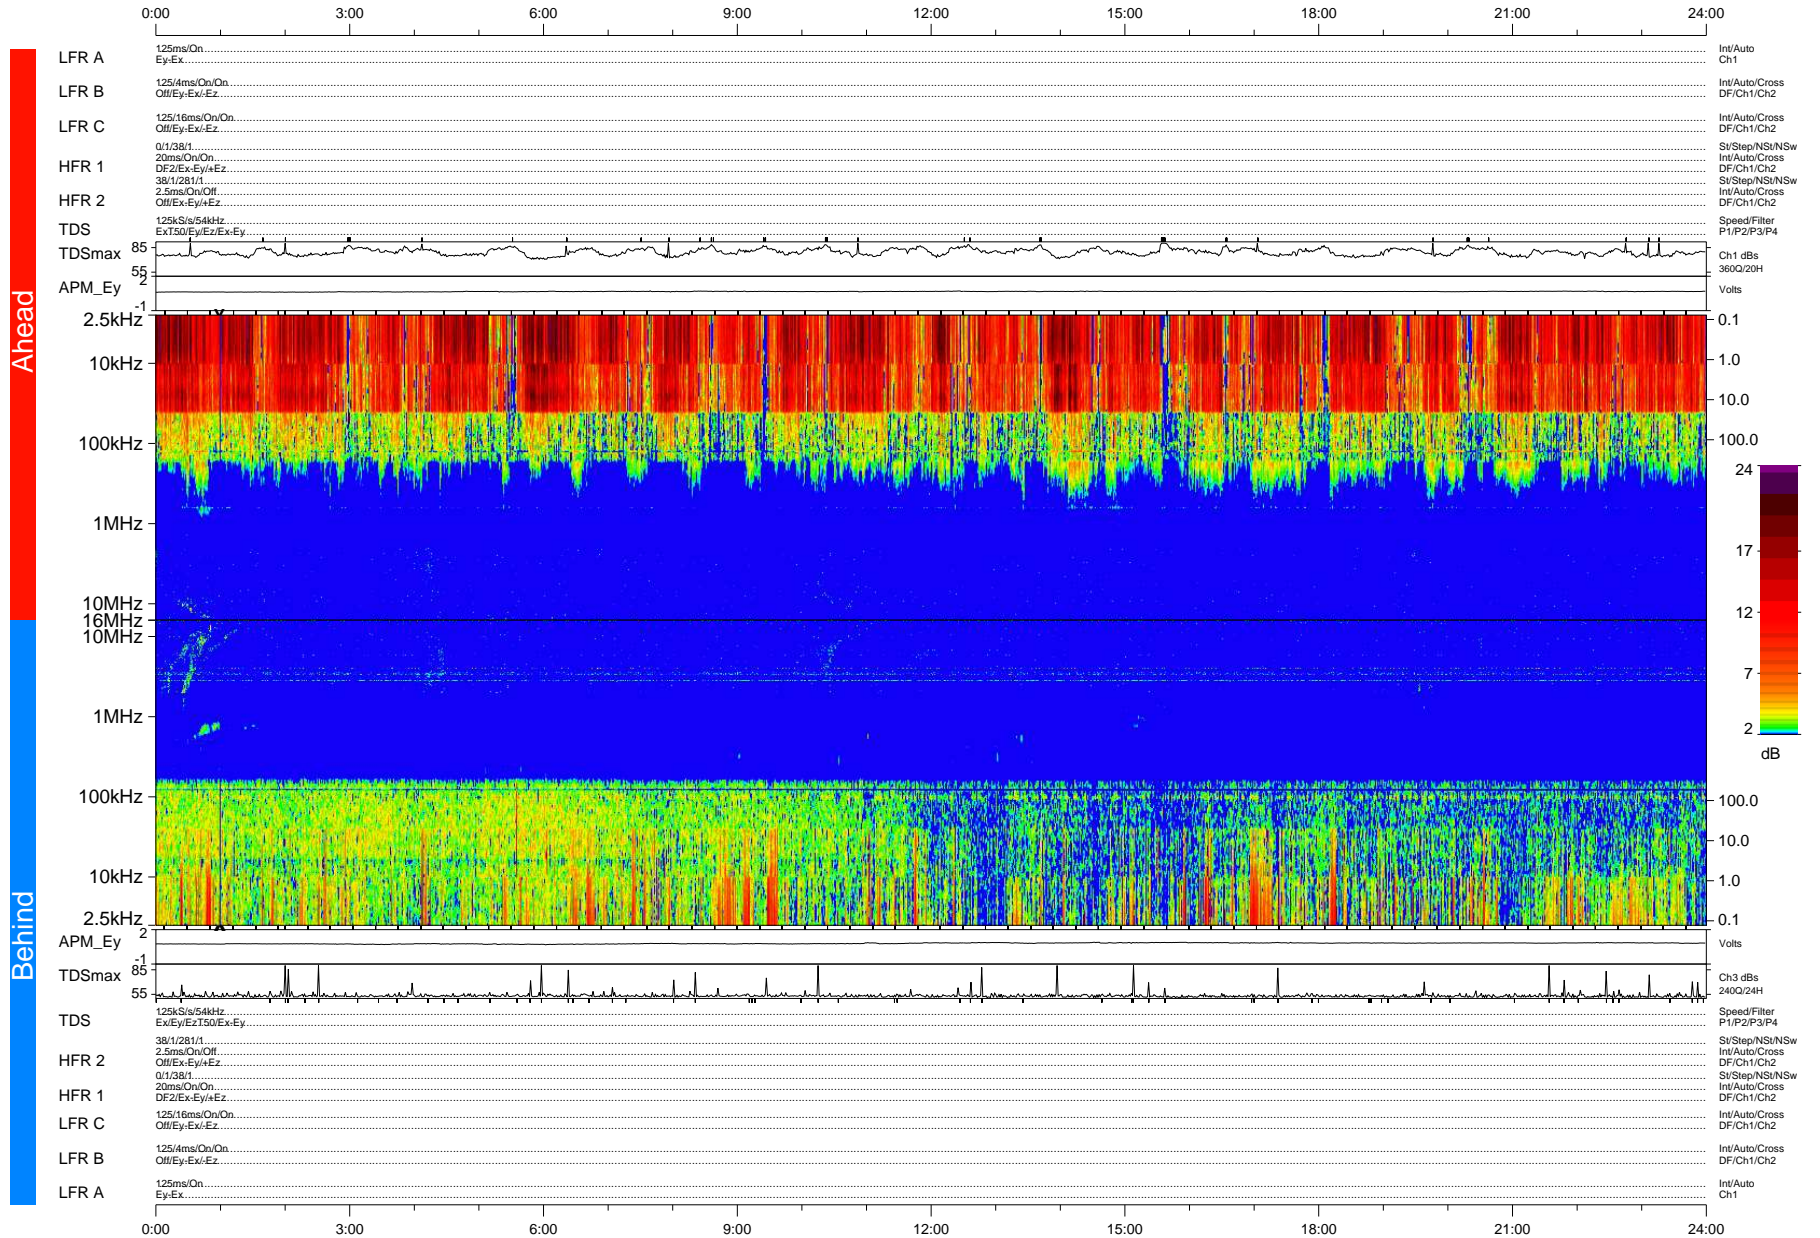

STEREO/WAVES Daily Summary - 17-Aug-2008 (DOY 230)

Ahead source file: swaves_ahead_2008_230_1_04.fin (Recovery: 100.0% HK, 117% Pkts)
Ahead PSE Angle: 36.3°

DPU up 137.4d, V406d6

Behind PSE Angle: -31.2°
Behind source file: swaves_behind_2008_230_1_04.fin (Recovery: 100.0% HK, 100% Pkts)

Time (UTC)