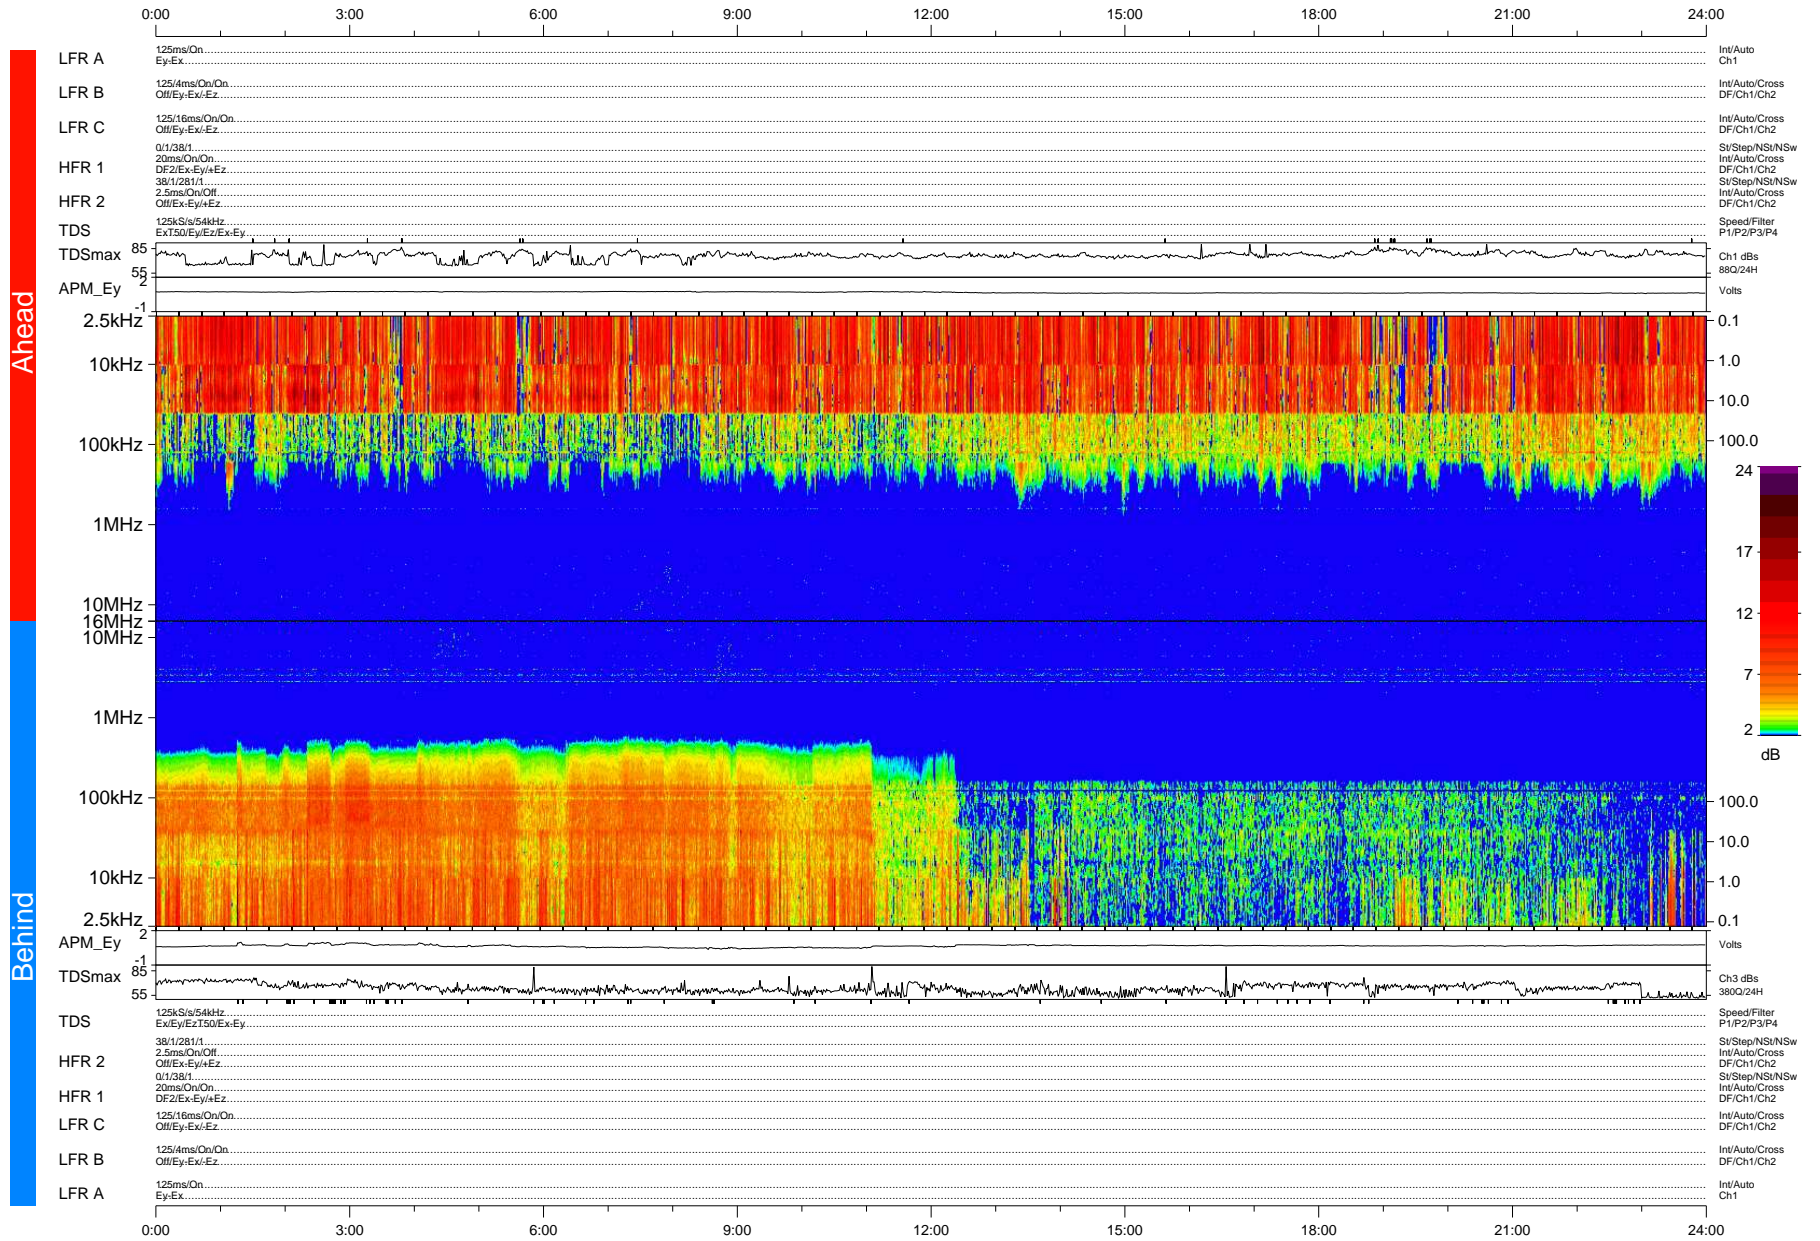

STEREO/WAVES Daily Summary - 16-Aug-2008 (DOY 229)

Ahead source file: swaves_ahead_2008_229_1_04.fin (Recovery: 100.0% HK, 79% Pkts)
Ahead PSE Angle: 36.3°

DPU up 136.4d, V406d6

Behind PSE Angle: -31.1°
Behind source file: swaves_behind_2008_229_1_04.fin (Recovery: 100.0% HK, 122% Pkts)

Time (UTC)