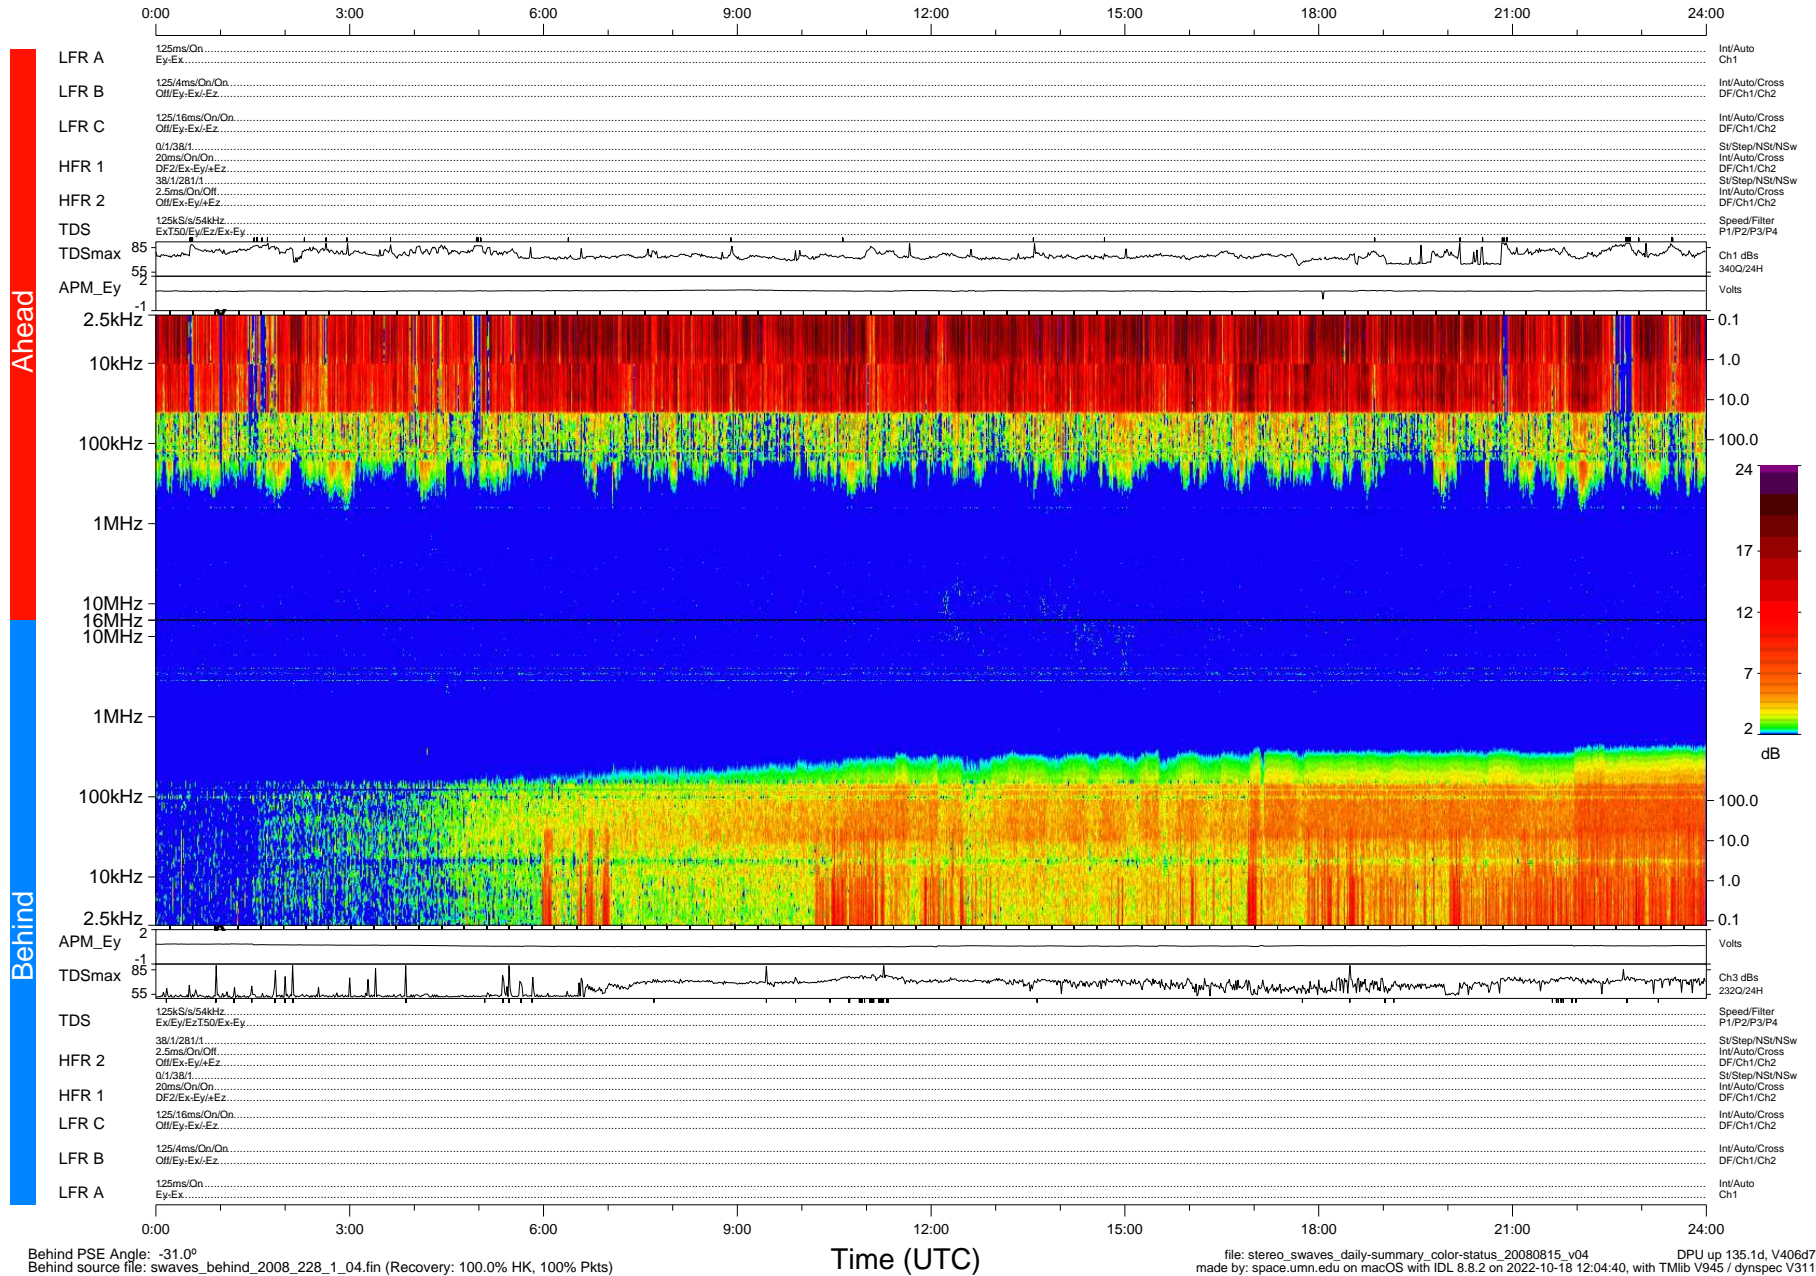

STEREO/WAVES Daily Summary - 15-Aug-2008 (DOY 228)

Ahead source file: swaves_ahead_2008_228_1_04.fin (Recovery: 100.1% HK, 115% Pkts)
Ahead PSE Angle: 36.2°

DPU up 135.4d, V406d6

Behind PSE Angle: -31.0°
Behind source file: swaves_behind_2008_228_1_04.fin (Recovery: 100.0% HK, 100% Pkts)