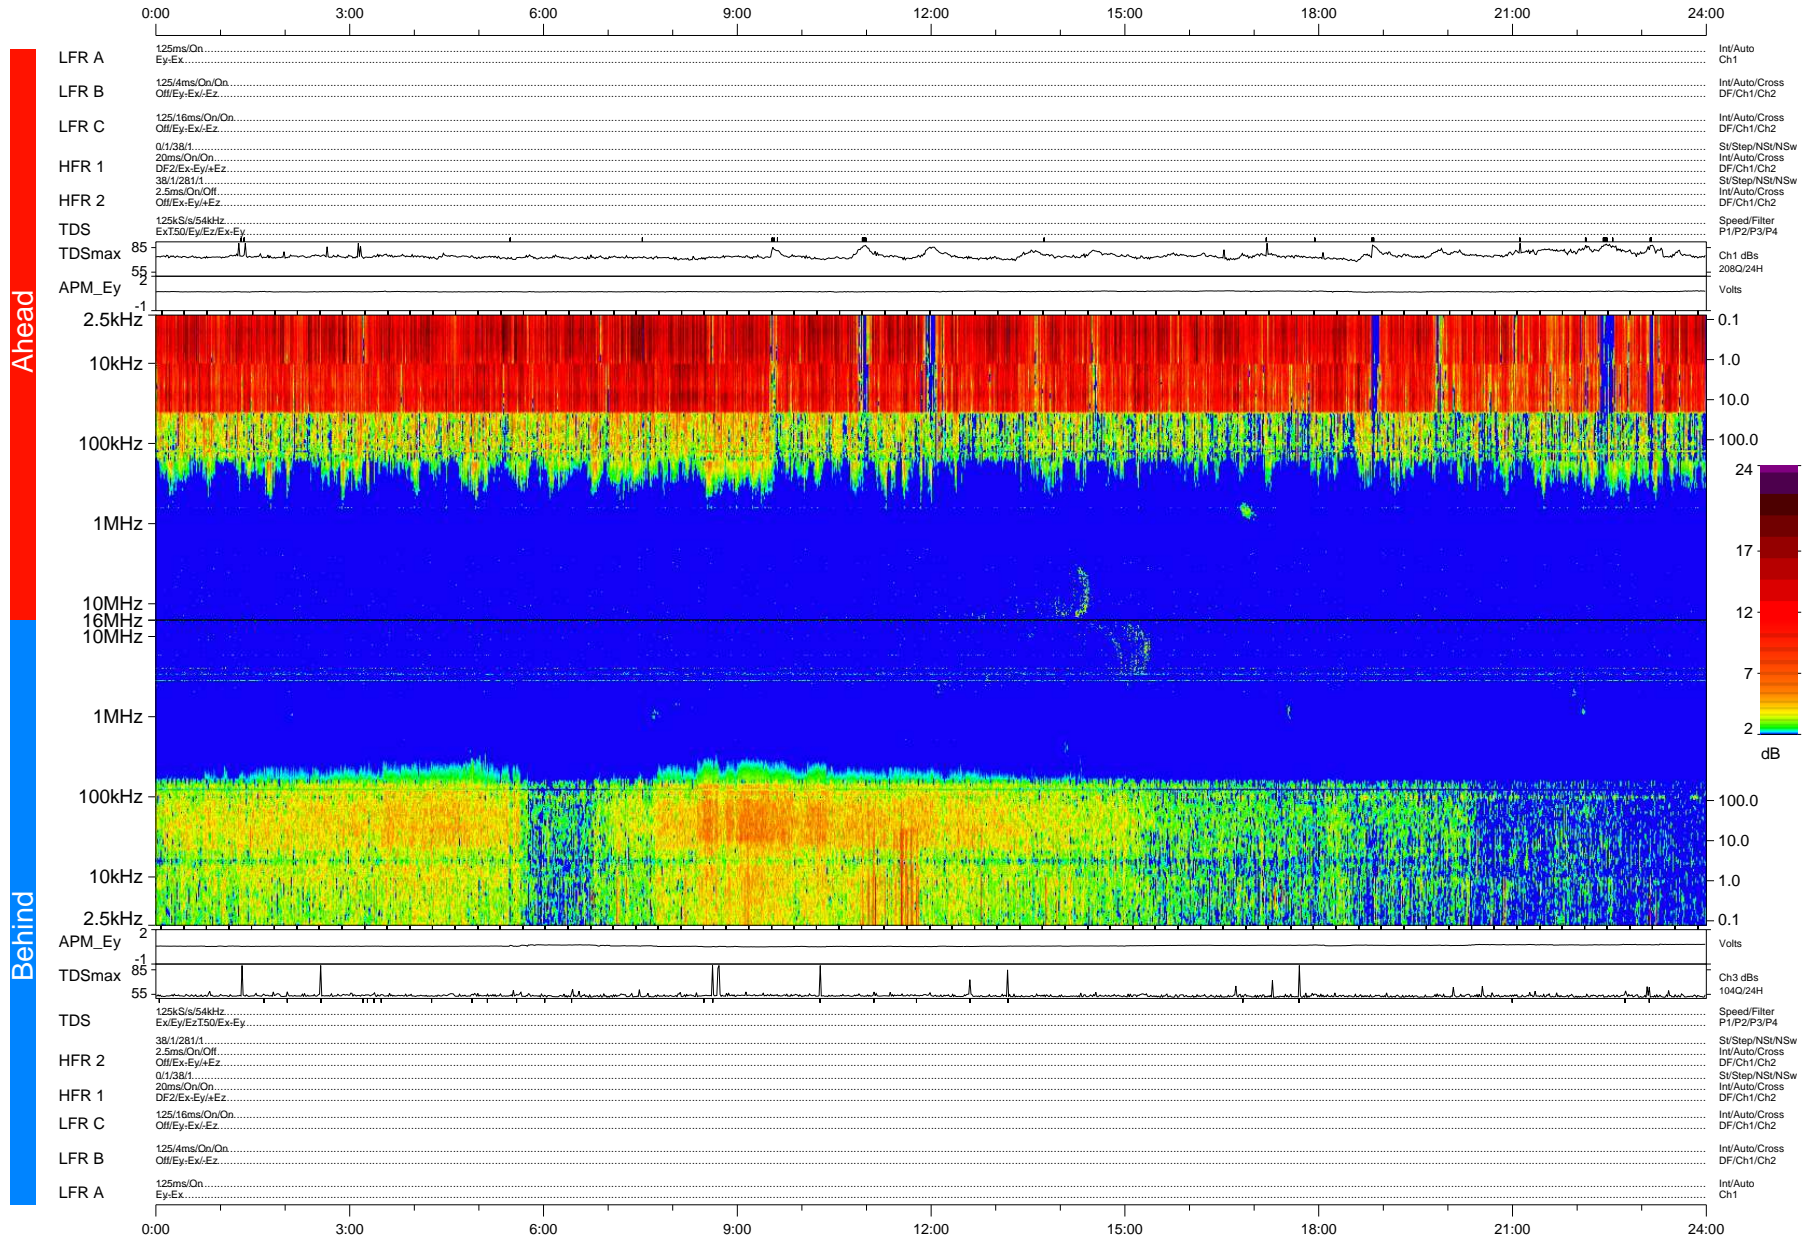

STEREO/WAVES Daily Summary - 14-Aug-2008 (DOY 227)

Ahead source file: swaves_ahead_2008_227_1_04.fin (Recovery: 100.0% HK, 96% Pkts)
Ahead PSE Angle: 36.1°

DPU up 134.4d, V406d6

Behind PSE Angle: -30.9°
Behind source file: swaves_behind_2008_227_1_04.fin (Recovery: 100.0% HK, 81% Pkts)

Time (UTC)