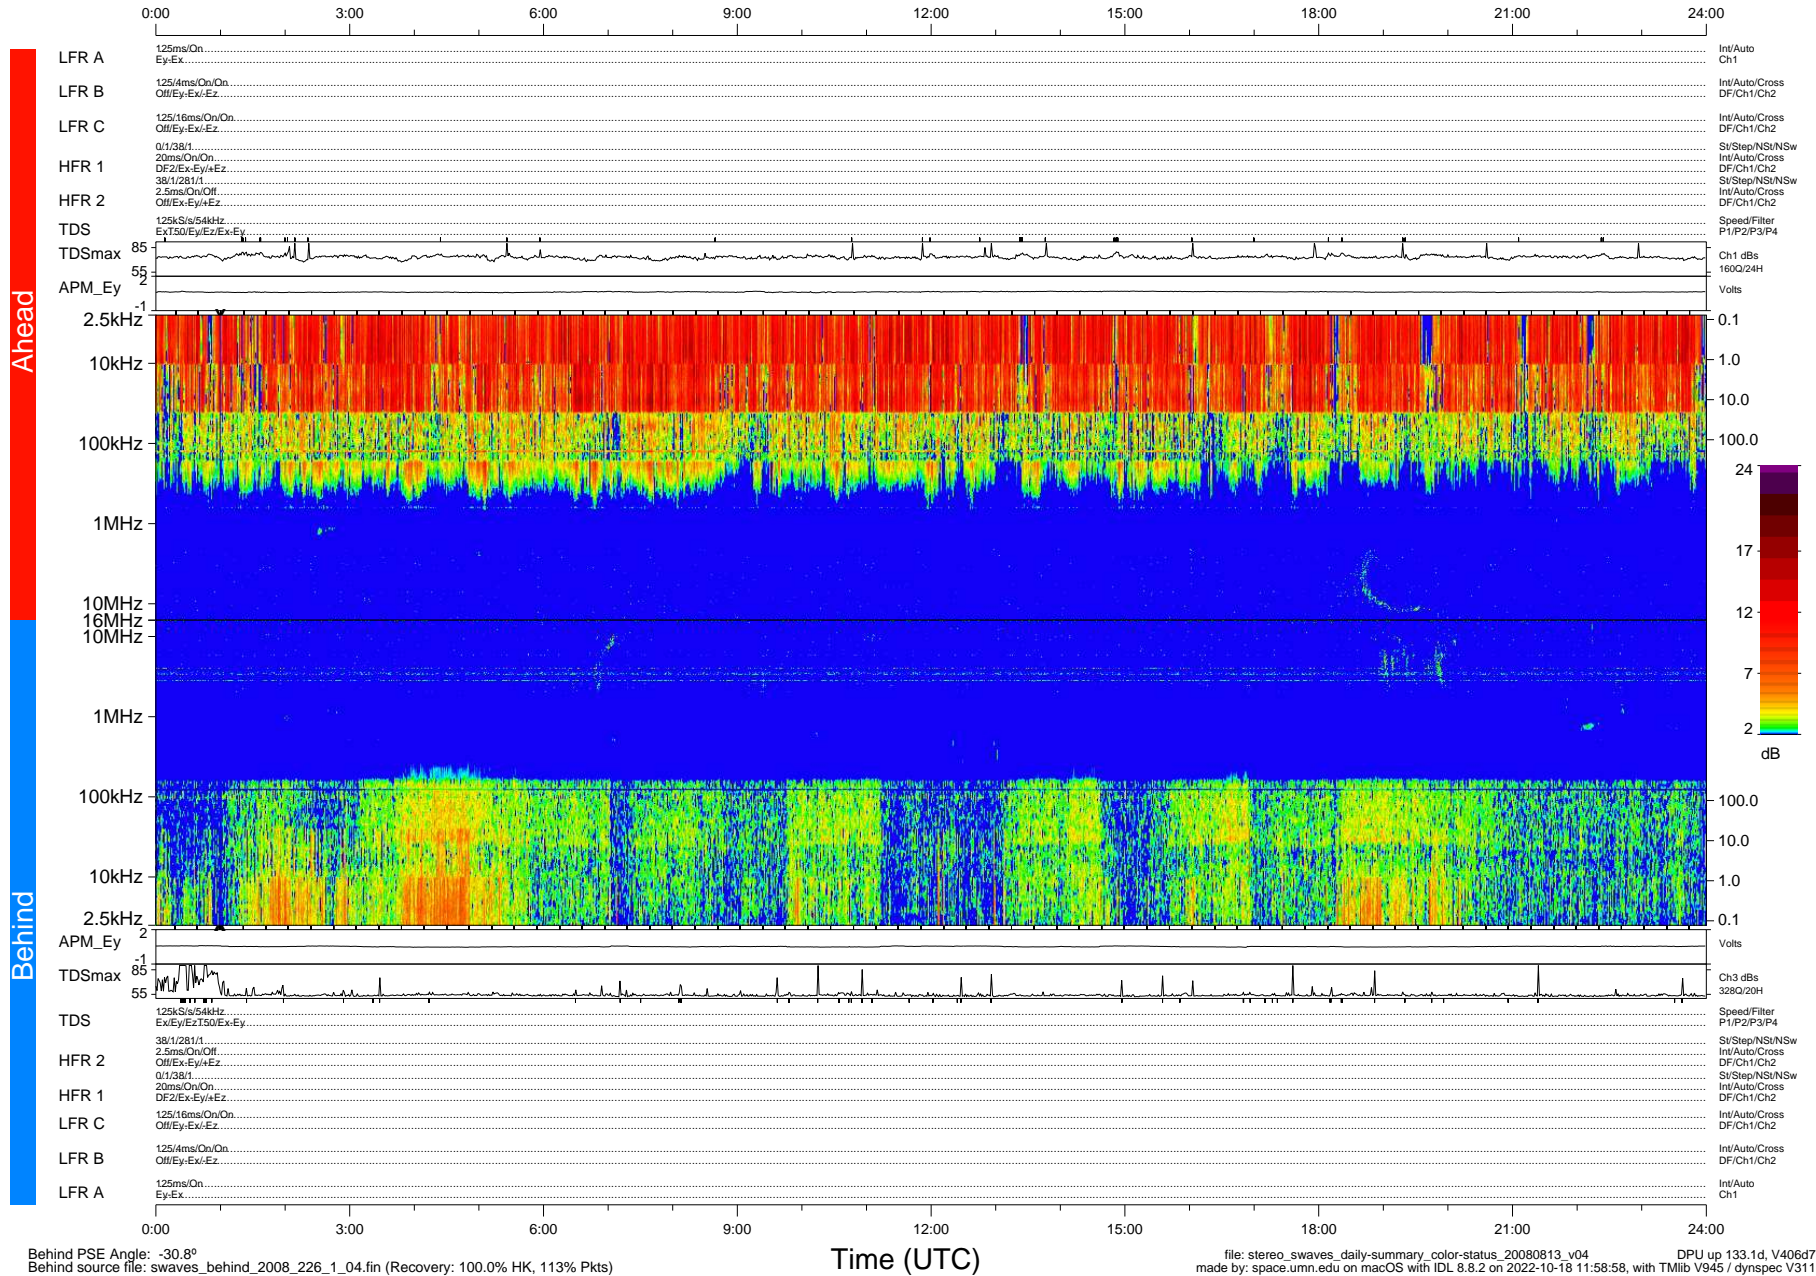

STEREO/WAVES Daily Summary - 13-Aug-2008 (DOY 226)

Ahead source file: swaves_ahead_2008_226_1_04.fin (Recovery: 100.0% HK, 89% Pkts)
Ahead PSE Angle: 36.0°

DPU up 133.4d, V406d6

Behind PSE Angle: -30.8°
Behind source file: swaves_behind_2008_226_1_04.fin (Recovery: 100.0% HK, 113% Pkts)

Time (UTC)