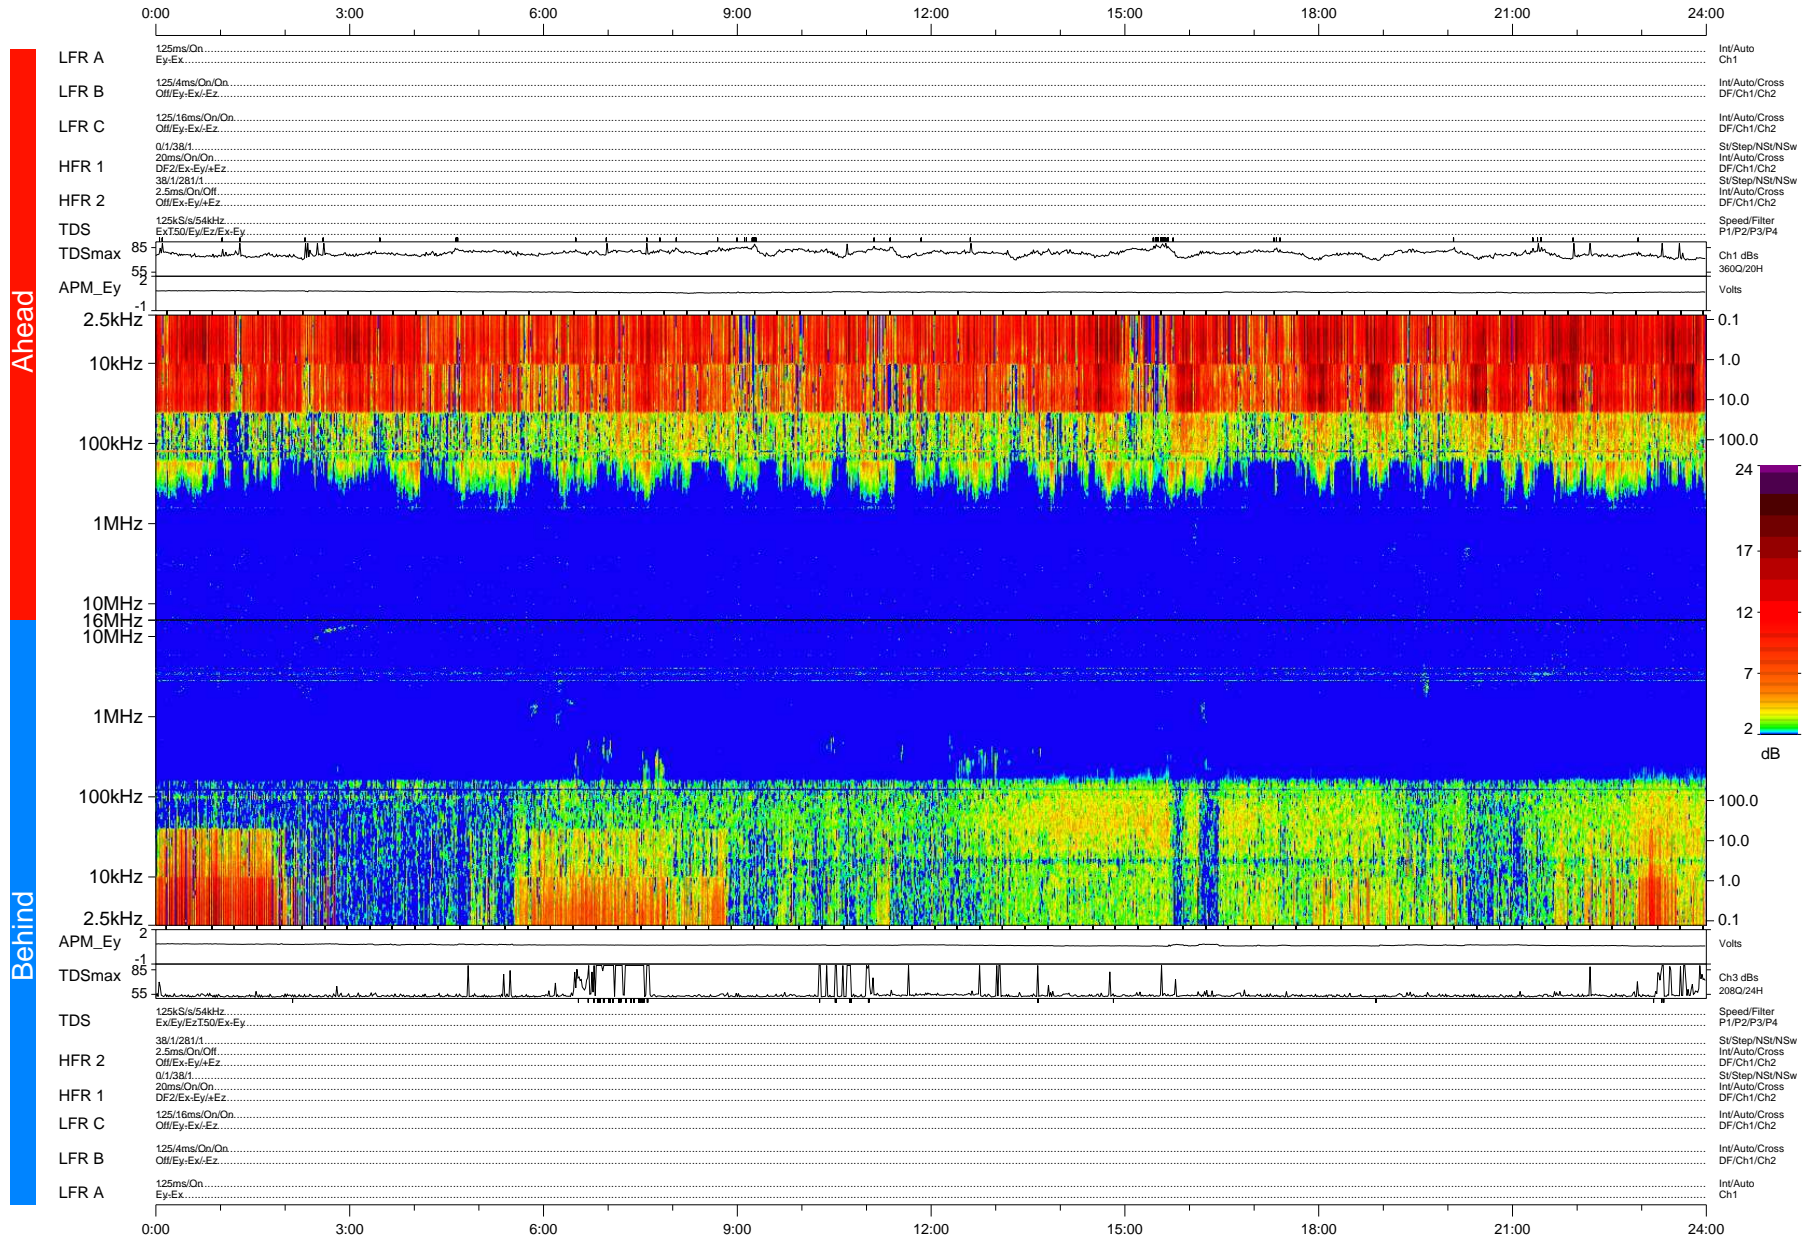

# STEREO/WAVES Daily Summary - 12-Aug-2008 (DOY 225)

Ahead source file: swaves\_ahead\_2008\_225\_1\_04.fin (Recovery: 100.0% HK, 118% Pkts)  
 Ahead PSE Angle: 35.9°

DPU up 132.4d, V406d6

Behind PSE Angle: -30.7°  
 Behind source file: swaves\_behind\_2008\_225\_1\_04.fin (Recovery: 100.0% HK, 96% Pkts)

Time (UTC)

file: stereo\_swaves\_daily-summary\_color-status\_20080812\_v04 DPU up 132.1d, V406d7  
 made by: space.umn.edu on macOS with IDL 8.8.2 on 2022-10-18 11:56:05, with TMLib V945 / dynspec V311