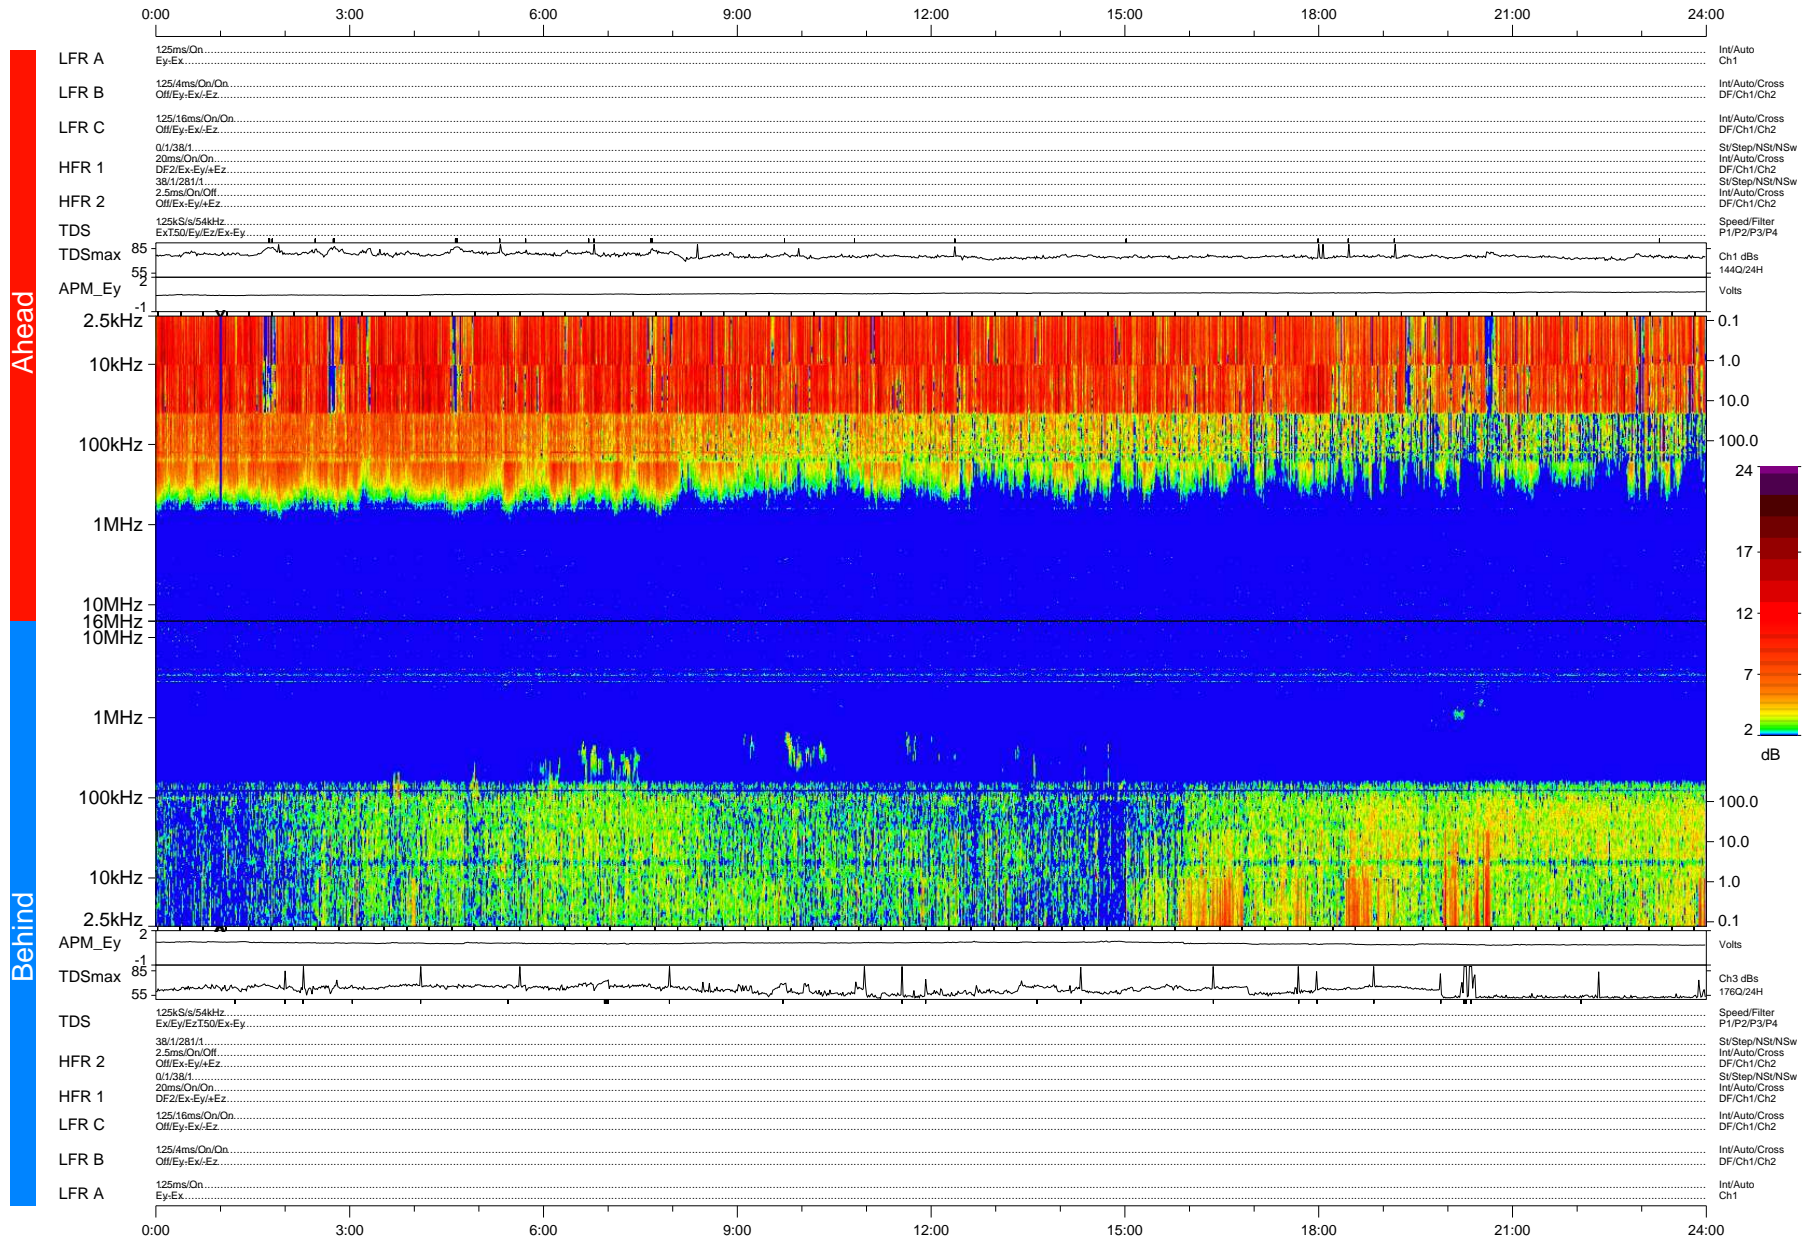

# STEREO/WAVES Daily Summary - 11-Aug-2008 (DOY 224)

Ahead source file: swaves\_ahead\_2008\_224\_1\_04.fin (Recovery: 100.0% HK, 87% Pkts)  
 Ahead PSE Angle: 35.8°

DPU up 131.4d, V406d6

Behind PSE Angle: -30.6°  
 Behind source file: swaves\_behind\_2008\_224\_1\_04.fin (Recovery: 100.0% HK, 92% Pkts)

Time (UTC)

file: stereo\_swaves\_daily-summary\_color-status\_20080811\_v04  
 made by: space.umn.edu on macOS with IDL 8.8.2 on 2022-10-18 11:53:14, with TMLib V945 / dynspec V311

DPU up 131.1d, V406d7