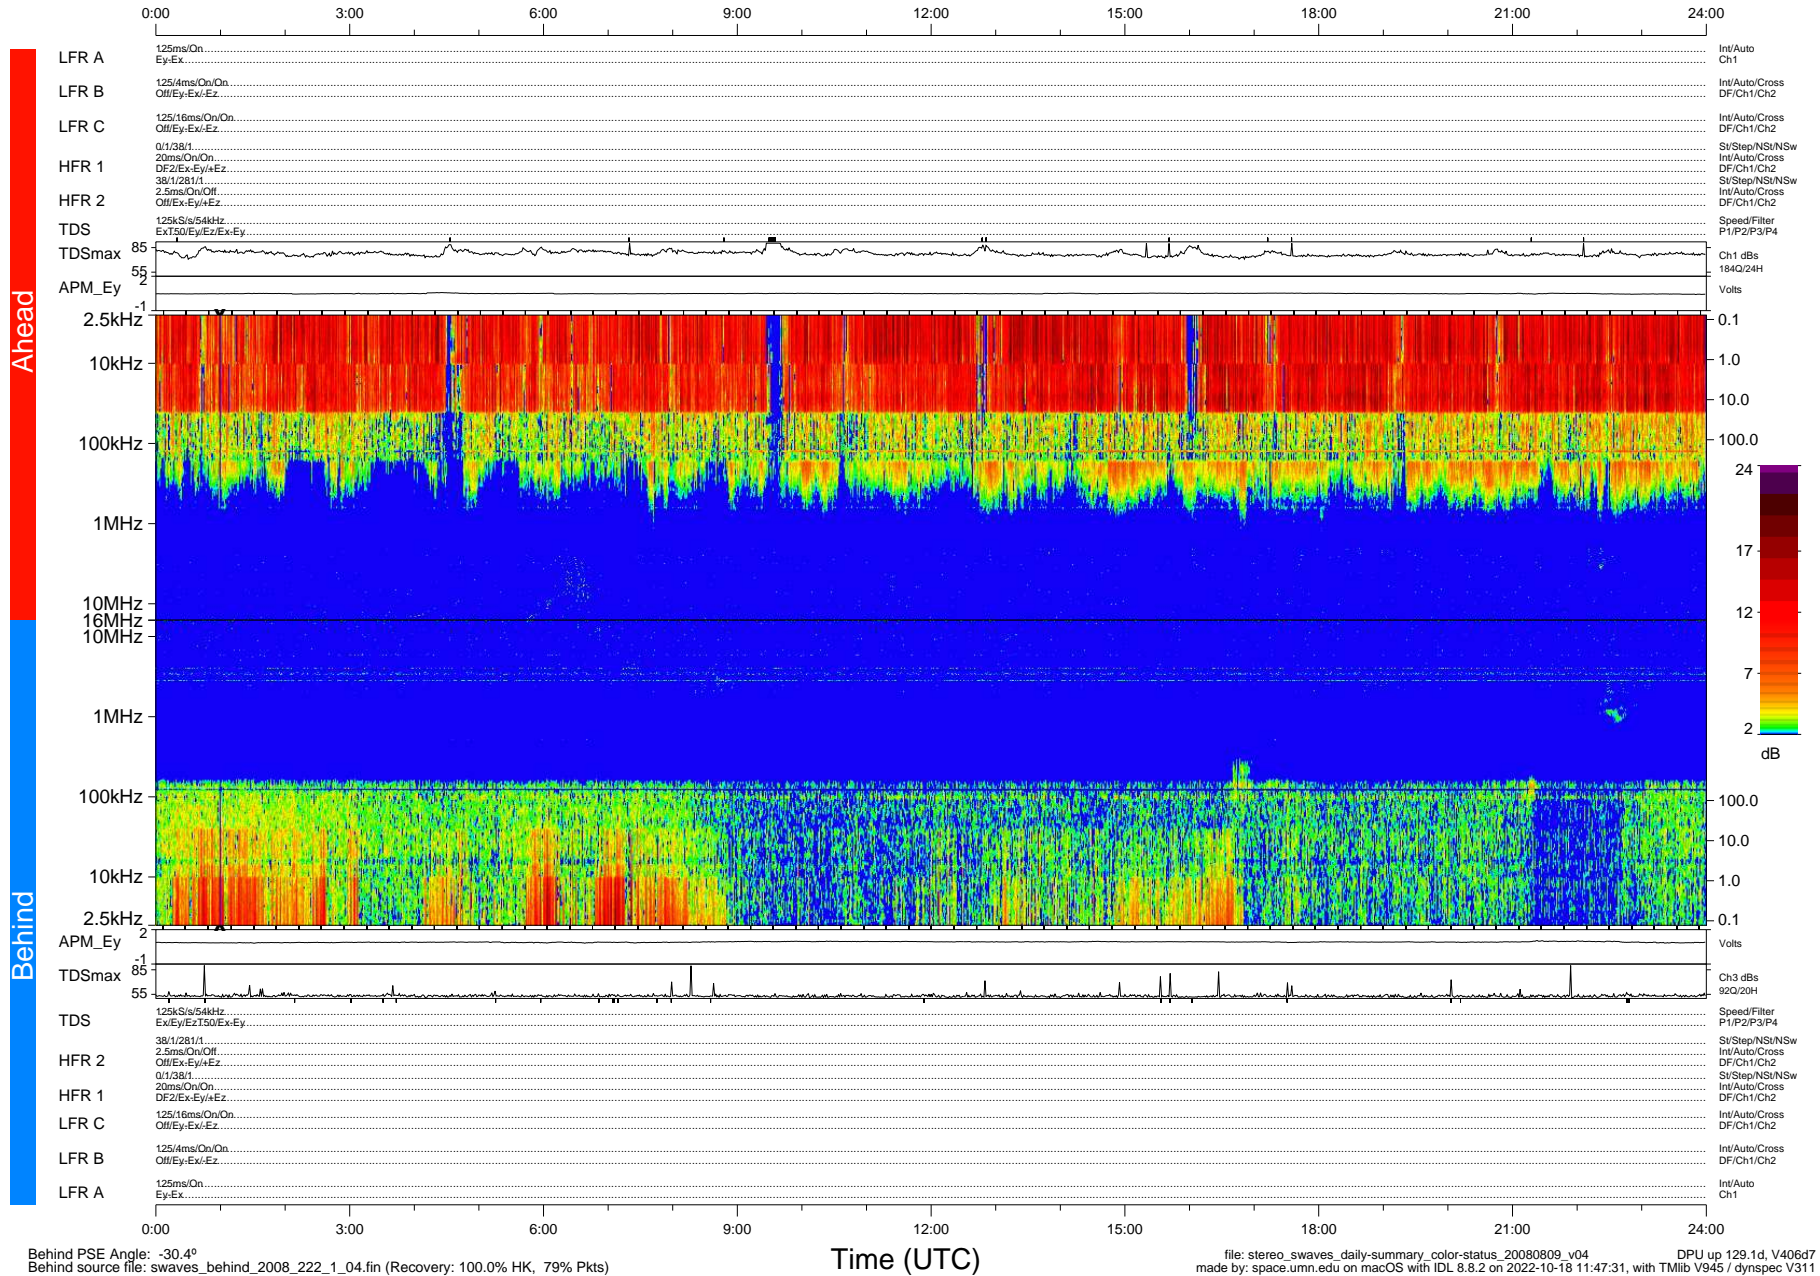

STEREO/WAVES Daily Summary - 09-Aug-2008 (DOY 222)

Ahead source file: swaves_ahead_2008_222_1_04.fin (Recovery: 100.0% HK, 93% Pkts)
Ahead PSE Angle: 35.6°

DPU up 129.4d, V406d6

Behind PSE Angle: -30.4°
Behind source file: swaves_behind_2008_222_1_04.fin (Recovery: 100.0% HK, 79% Pkts)