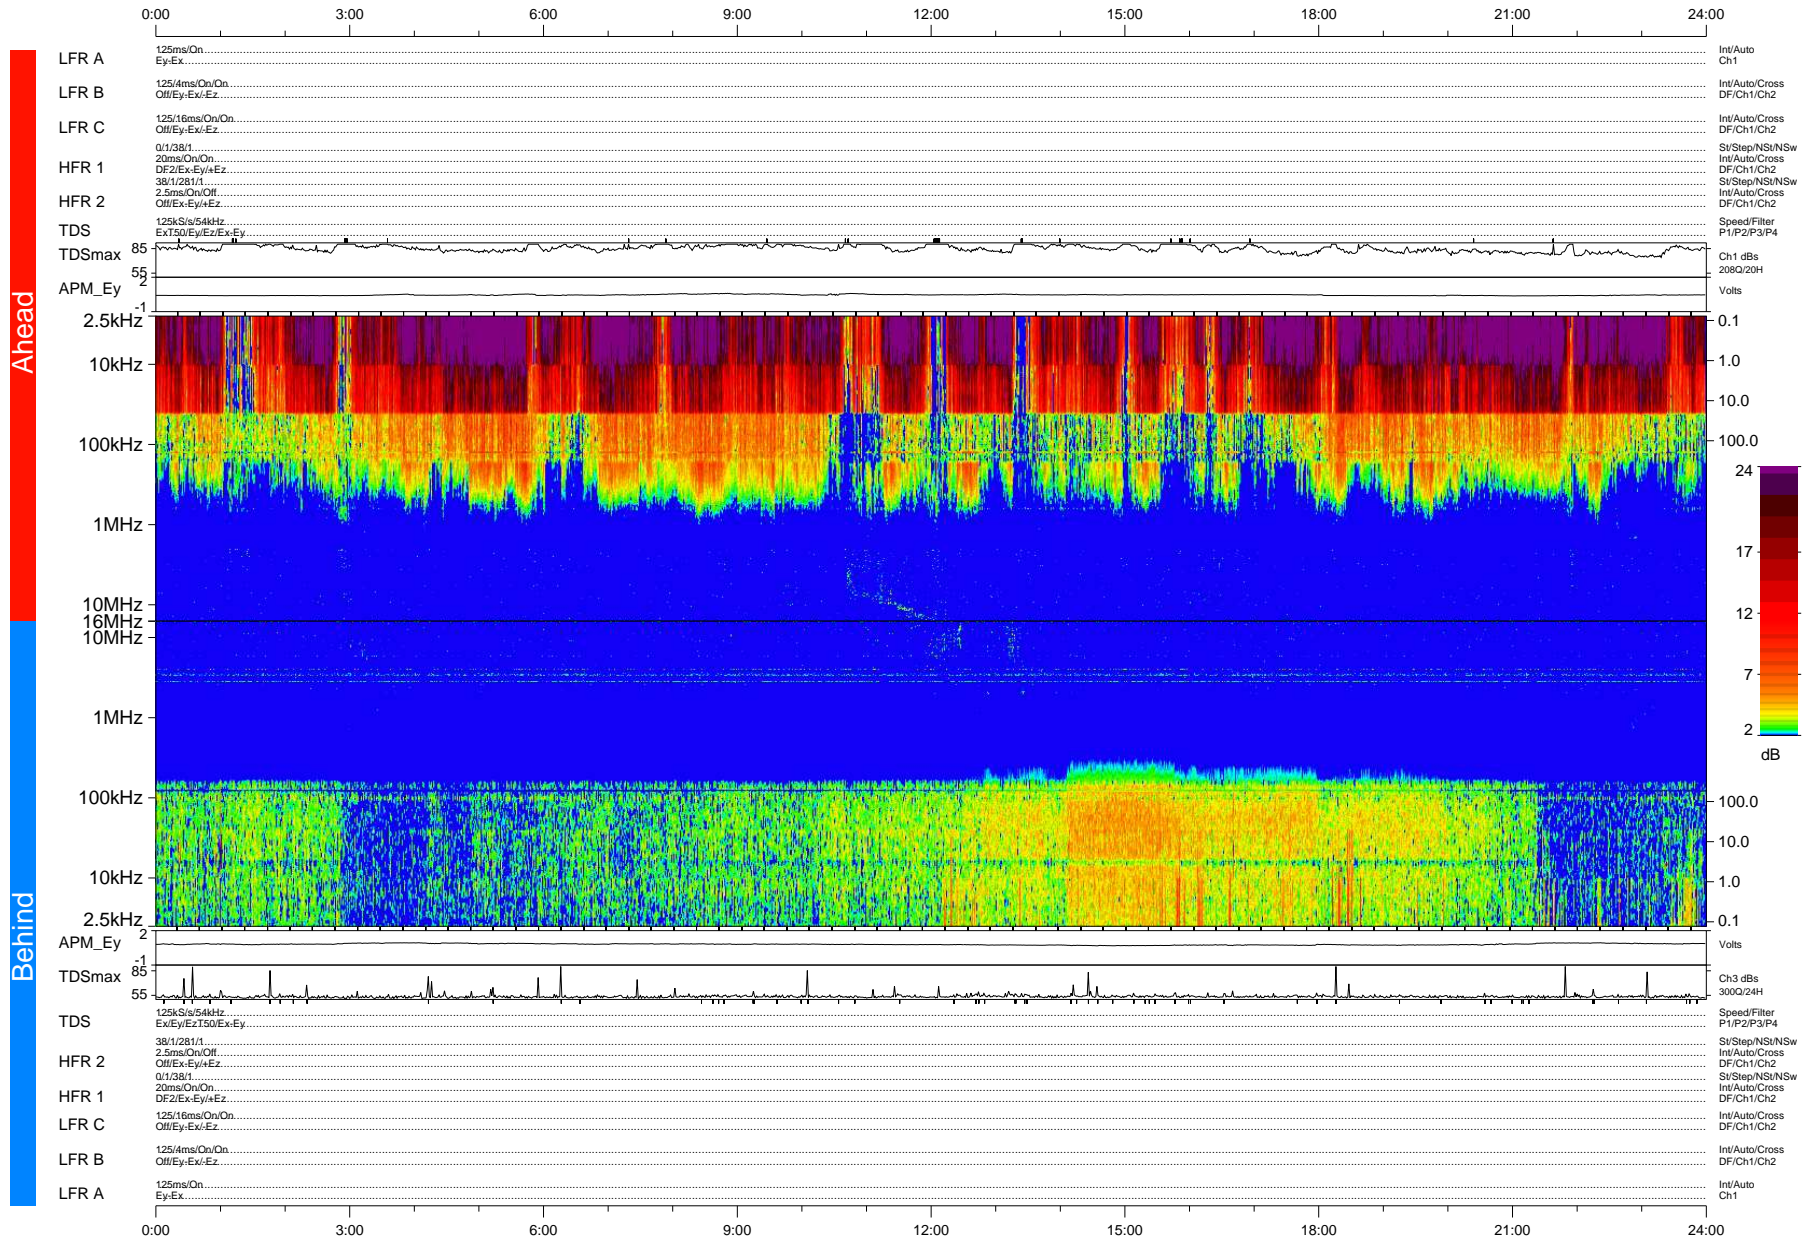

STEREO/WAVES Daily Summary - 08-Aug-2008 (DOY 221)

Ahead source file: swaves_ahead_2008_221_1_04.fin (Recovery: 100.0% HK, 95% Pkts)
 Ahead PSE Angle: 35.6°

DPU up 128.4d, V406d6

Behind PSE Angle: -30.2°
 Behind source file: swaves_behind_2008_221_1_04.fin (Recovery: 100.0% HK, 110% Pkts)

Time (UTC)

file: stereo_swaves_daily-summary_color-status_20080808_v04 DPU up 128.1d, V406d7
 made by: space.umn.edu on macOS with IDL 8.8.2 on 2022-10-18 11:44:41, with TMLib V945 / dynspec V311