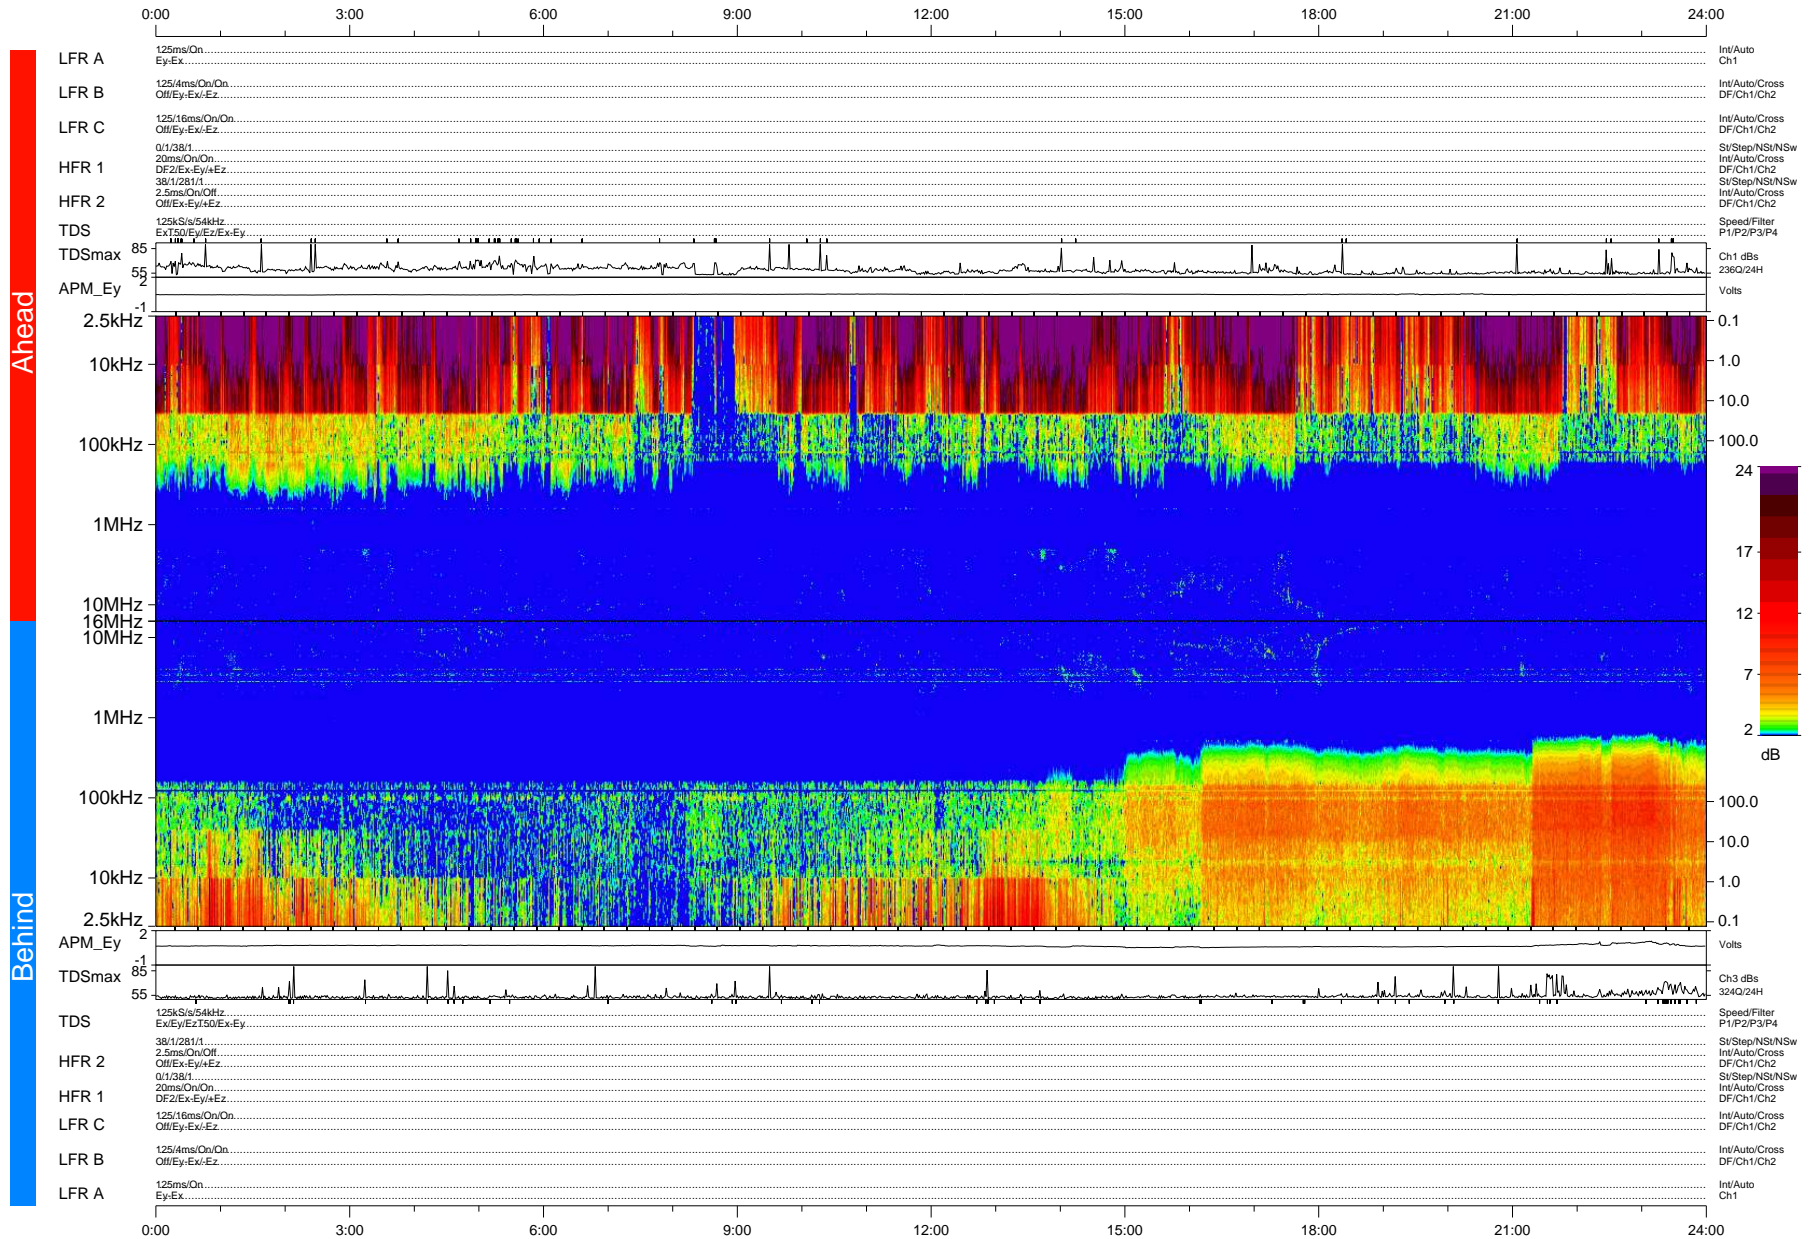

STEREO/WAVES Daily Summary - 06-Aug-2008 (DOY 219)

Ahead source file: swaves_ahead_2008_219_1_04.fin (Recovery: 100.0% HK, 100% Pkts)
 Ahead PSE Angle: 35.4°

DPU up 126.4d, V406d6

Behind PSE Angle: -30.1°
 Behind source file: swaves_behind_2008_219_1_04.fin (Recovery: 100.0% HK, 113% Pkts)

Time (UTC)

file: stereo_swaves_daily-summary_color-status_20080806_v04 DPU up 126.1d, V406d7
 made by: space.umn.edu on macOS with IDL 8.8.2 on 2022-10-18 11:38:58, with TMLib V945 / dynspec V311