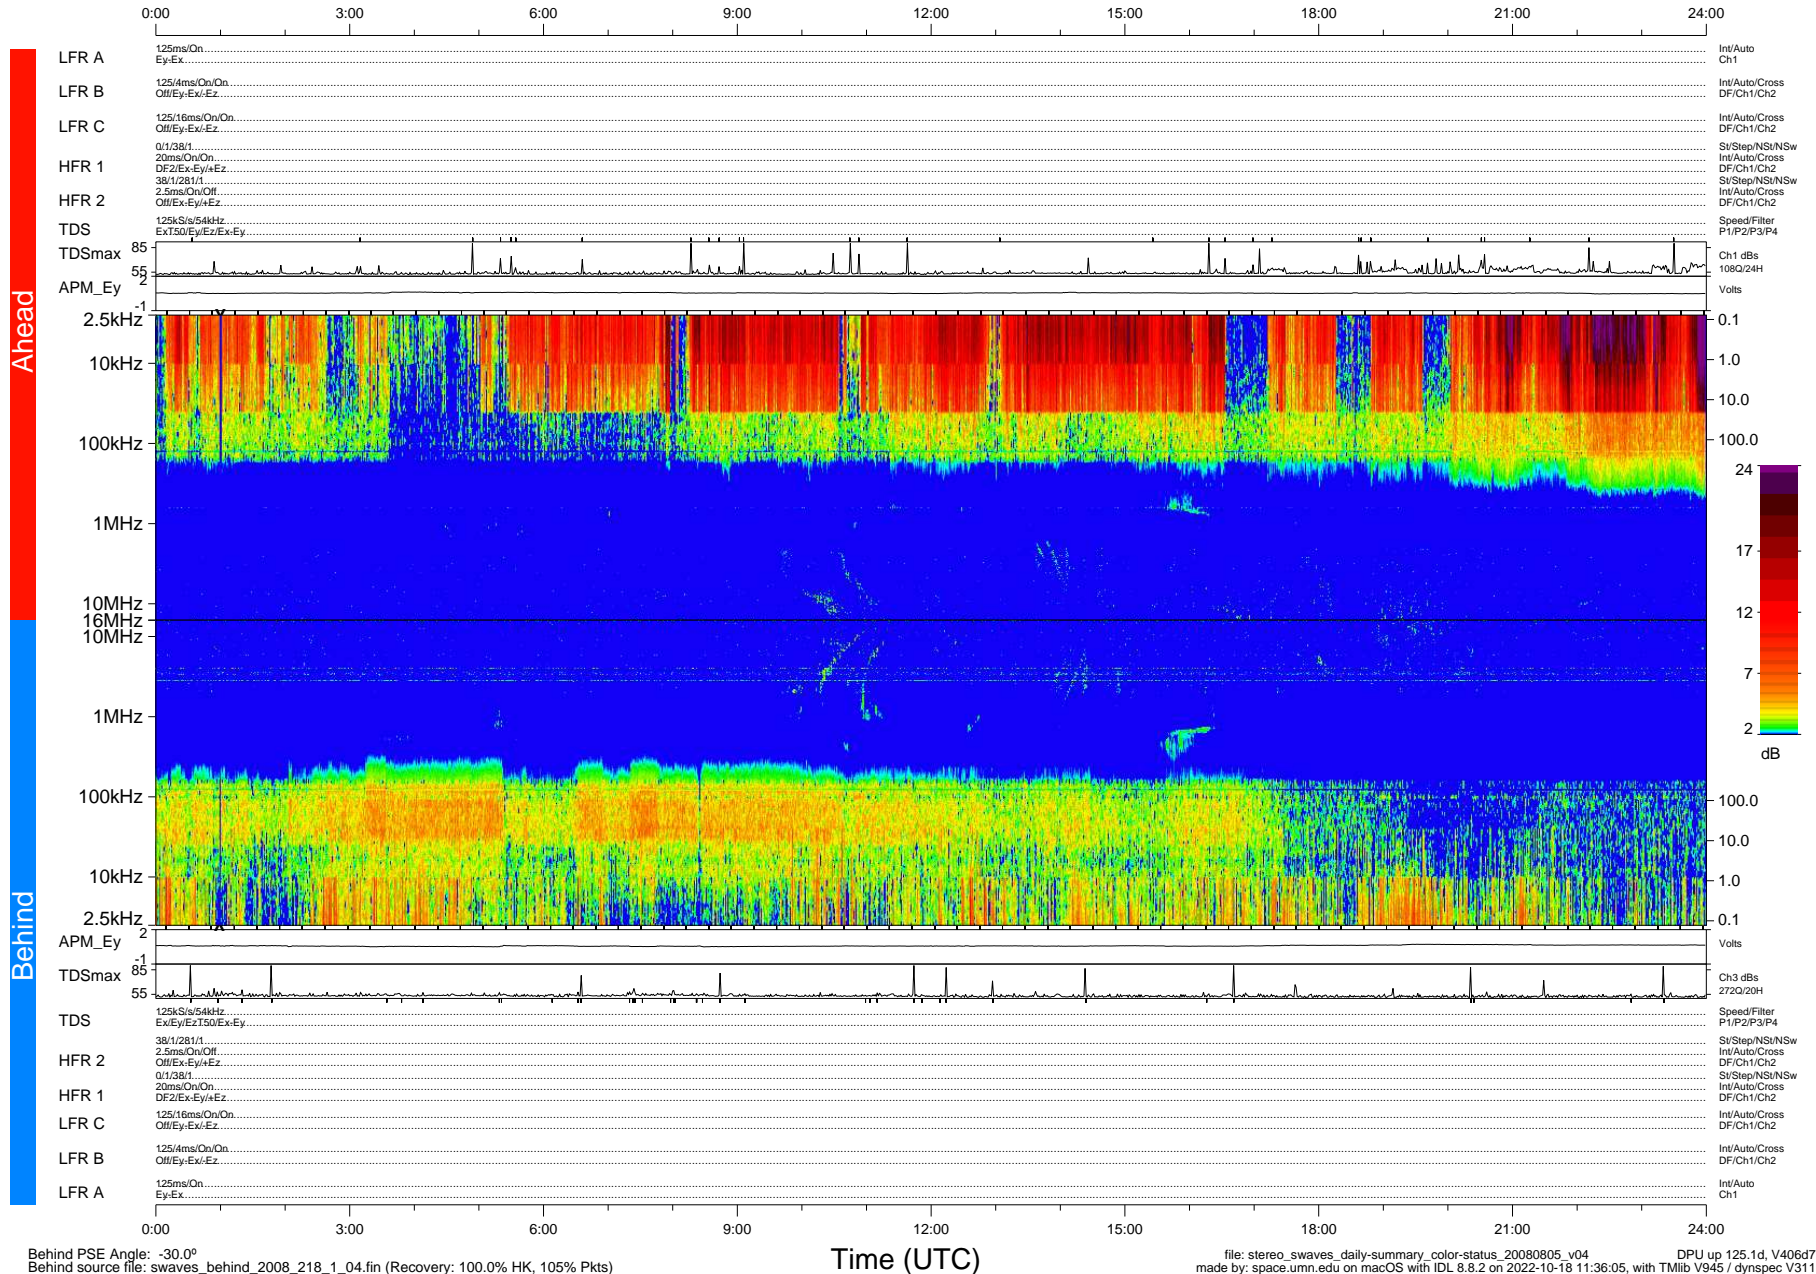

STEREO/WAVES Daily Summary - 05-Aug-2008 (DOY 218)

Ahead source file: swaves_ahead_2008_218_1_04.fin (Recovery: 100.0% HK, 82% Pkts)
Ahead PSE Angle: 35.2°

DPU up 125.4d, V406d6

Behind PSE Angle: -30.0°
Behind source file: swaves_behind_2008_218_1_04.fin (Recovery: 100.0% HK, 105% Pkts)

Time (UTC)