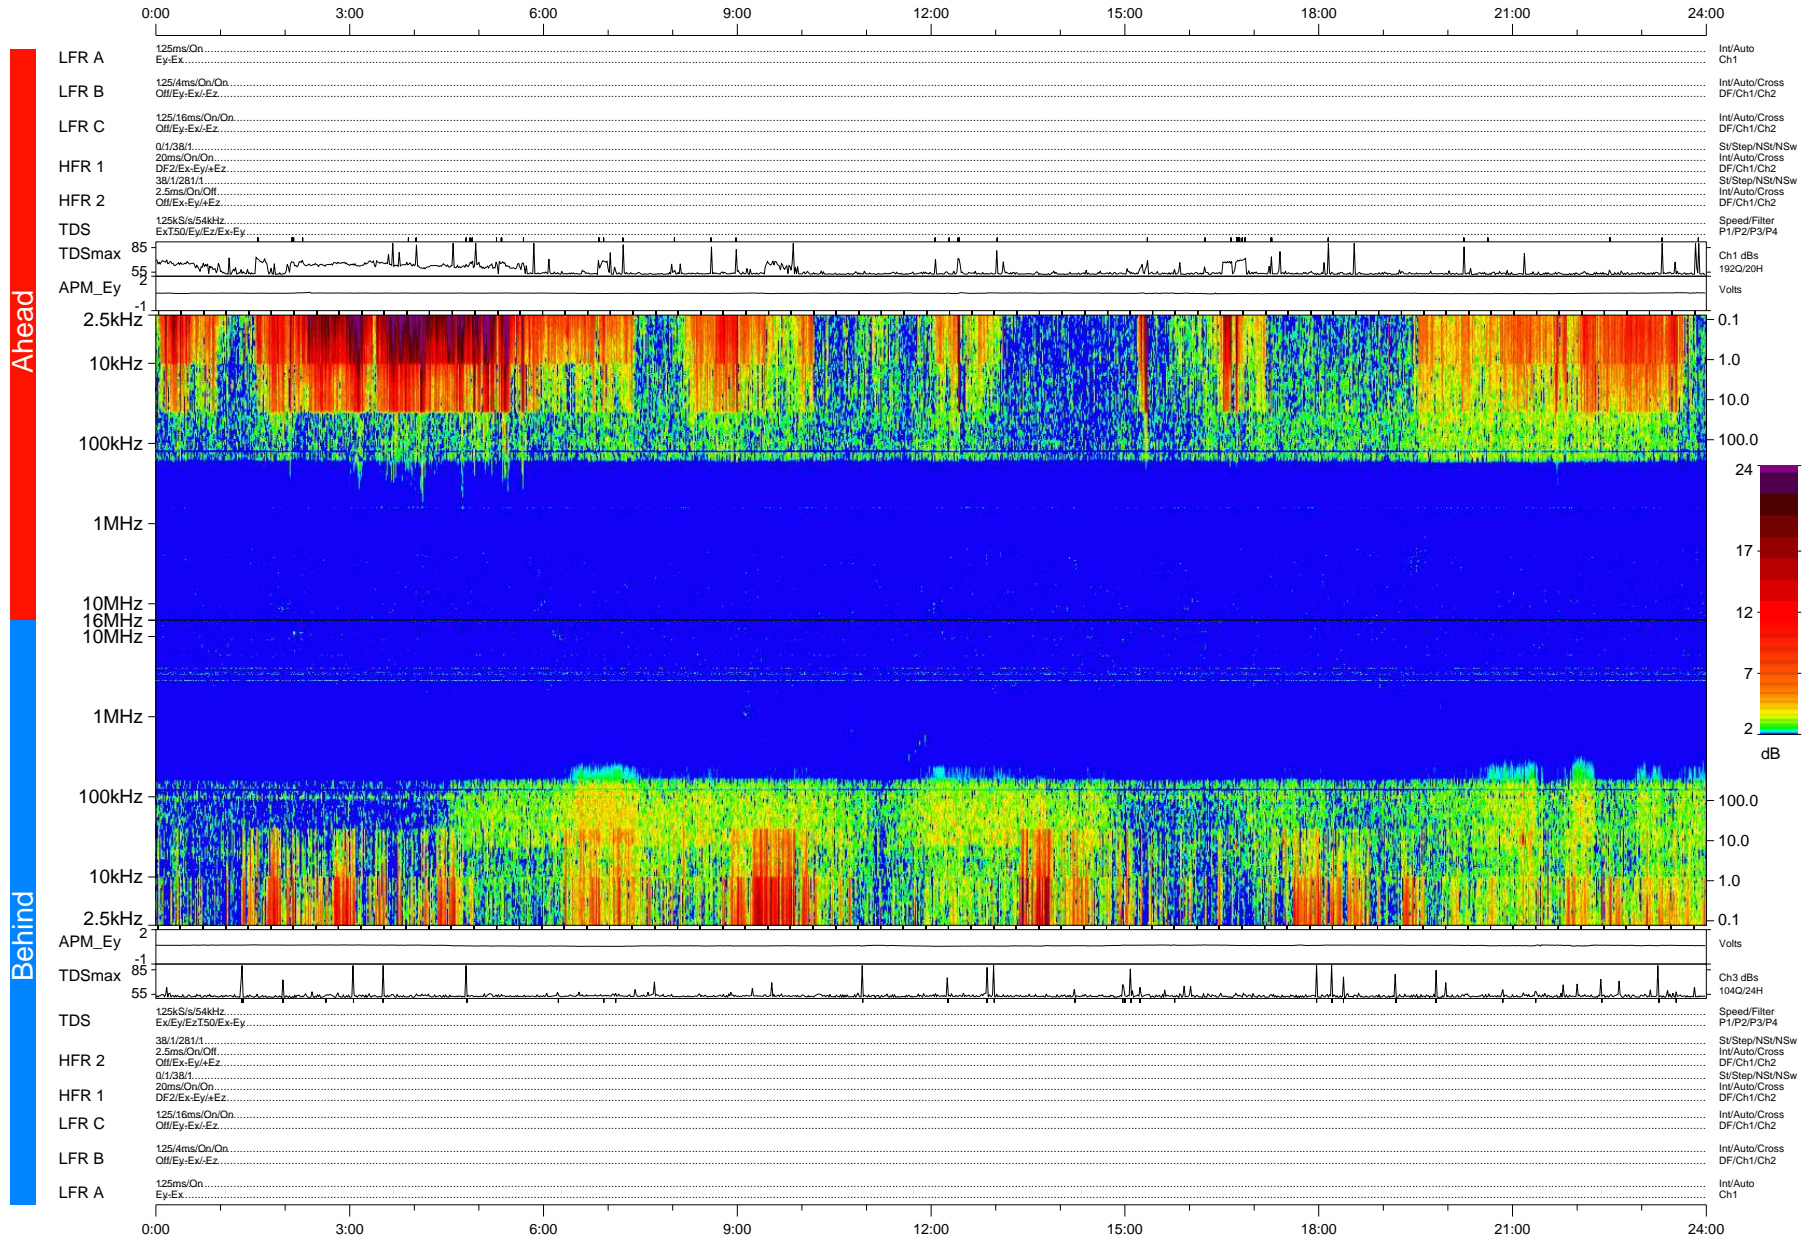

STEREO/WAVES Daily Summary - 04-Aug-2008 (DOY 217)

Ahead source file: swaves_ahead_2008_217_1_04.fin (Recovery: 100.0% HK, 93% Pkts)
Ahead PSE Angle: 35.1°

DPU up 124.4d, V406d6

Behind PSE Angle: -29.9°
Behind source file: swaves_behind_2008_217_1_04.fin (Recovery: 100.0% HK, 81% Pkts)

Time (UTC)