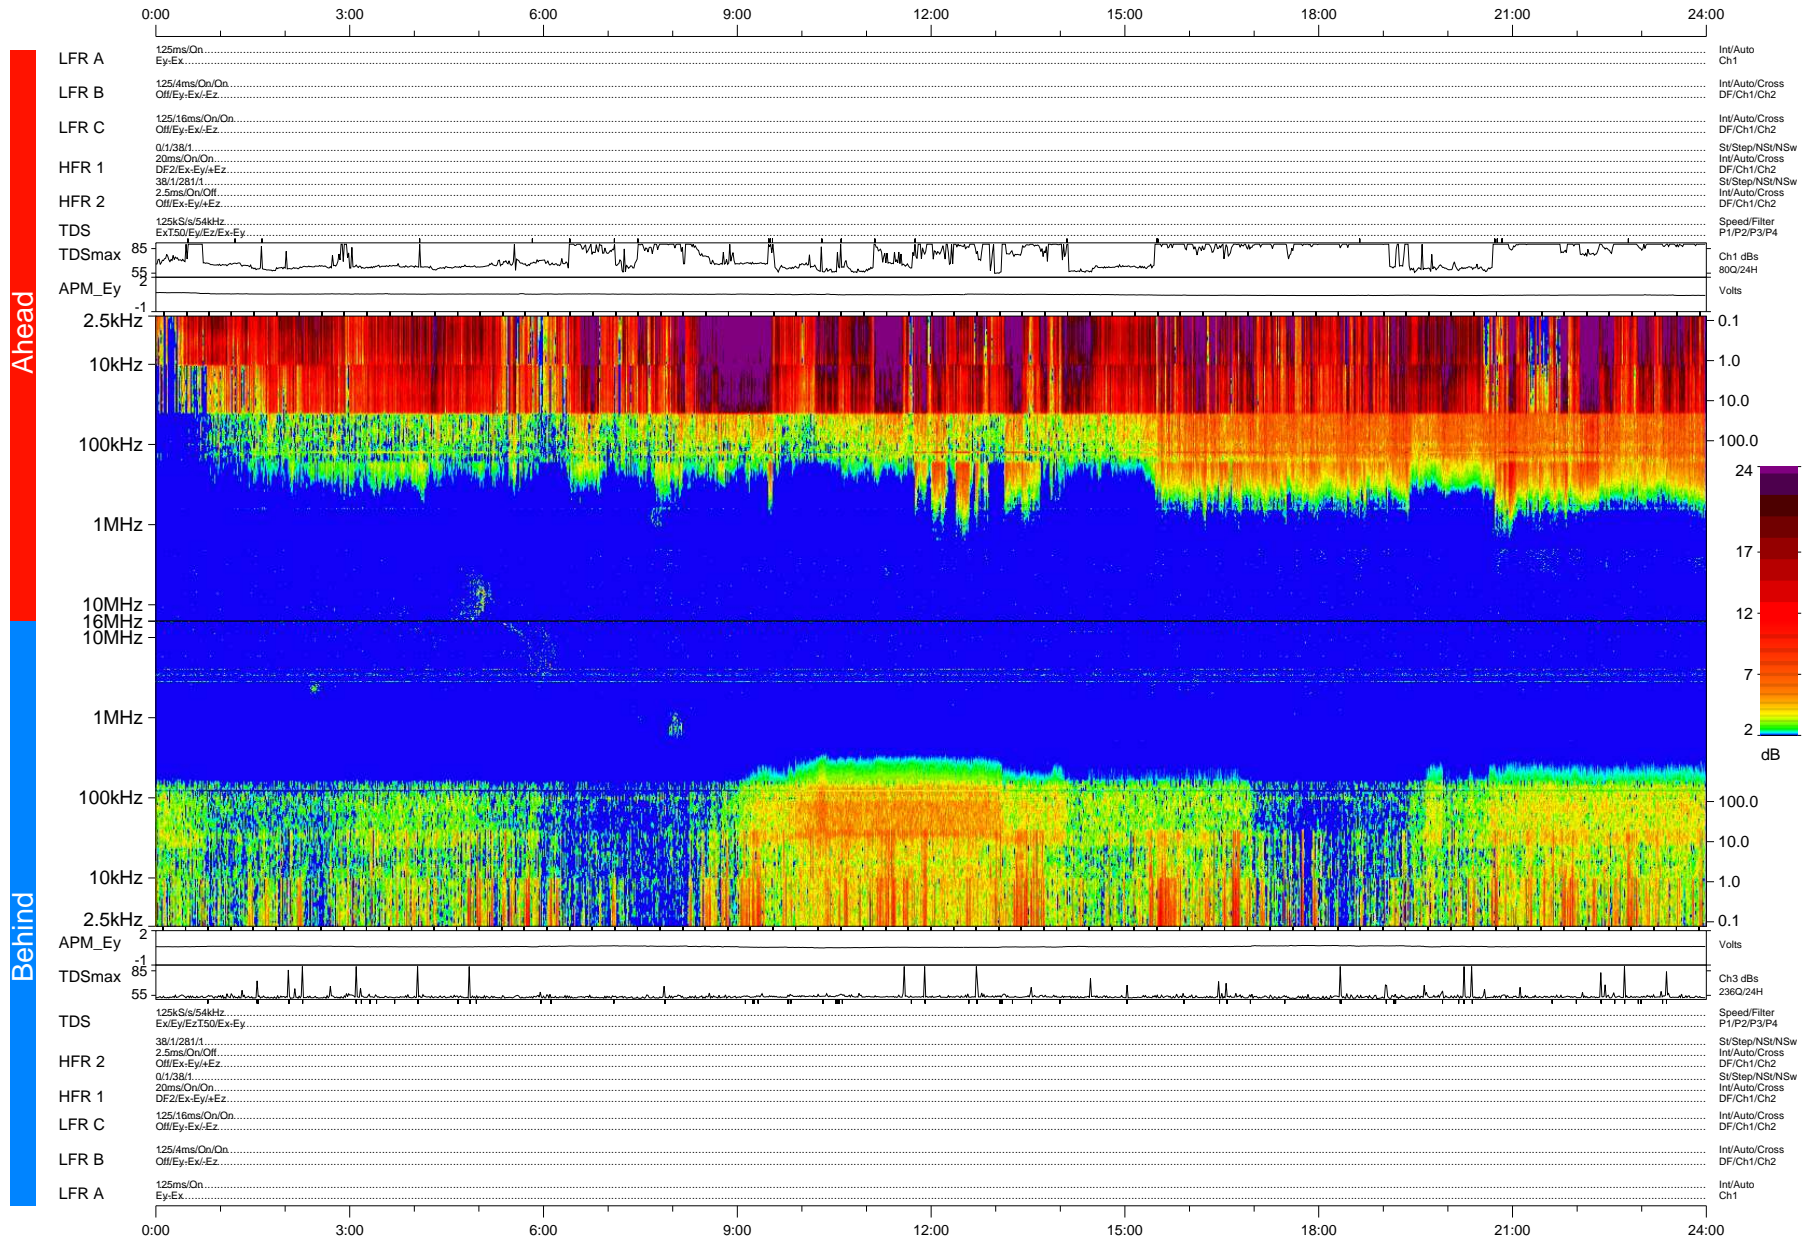

STEREO/WAVES Daily Summary - 02-Aug-2008 (DOY 215)

Ahead source file: swaves_ahead_2008_215_1_04.fin (Recovery: 100.0% HK, 77% Pkts)
Ahead PSE Angle: 34.9°

DPU up 122.4d, V406d6

Behind PSE Angle: -29.7°
Behind source file: swaves_behind_2008_215_1_04.fin (Recovery: 100.0% HK, 100% Pkts)

Time (UTC)