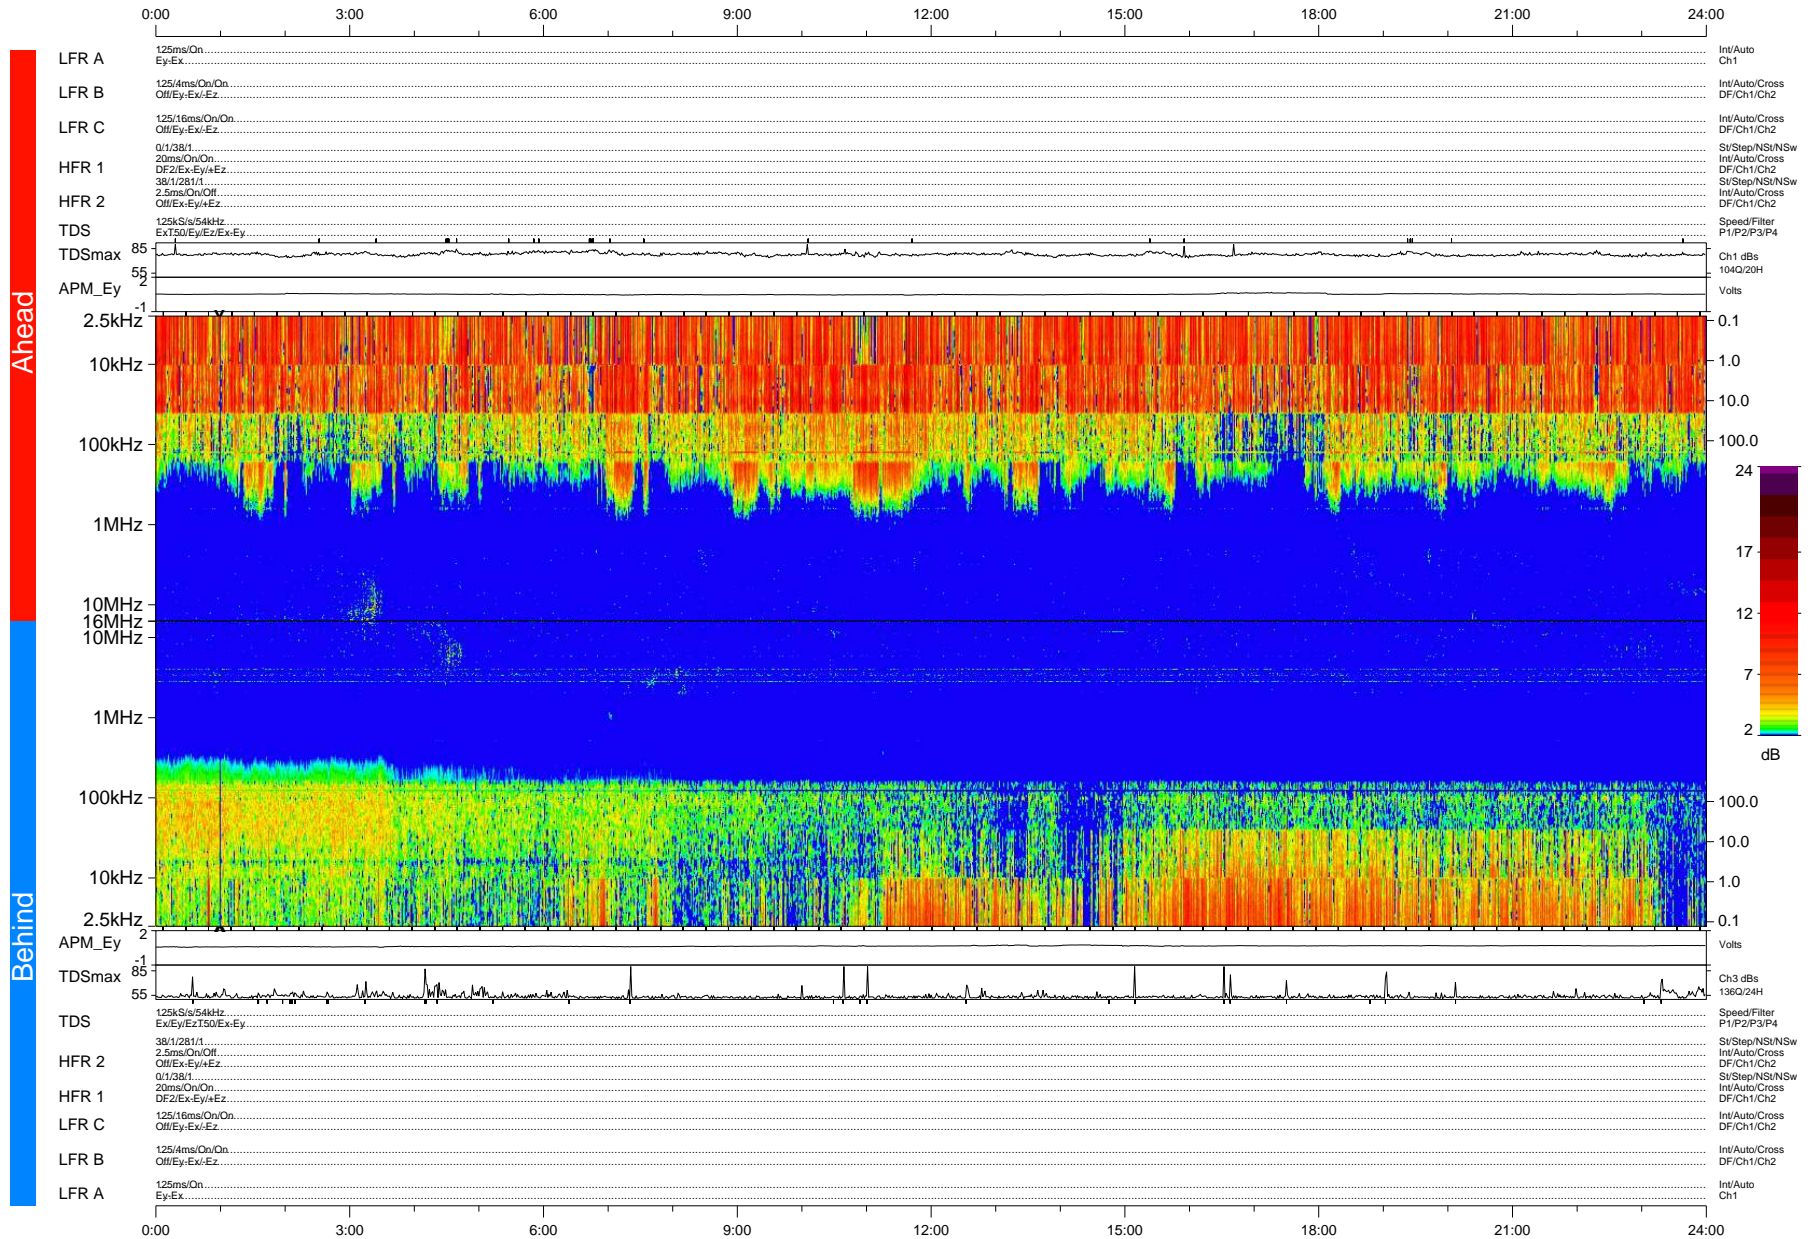

STEREO/WAVES Daily Summary - 26-Jul-2008 (DOY 208)

Ahead source file: swaves_ahead_2008_208_1_04.fin (Recovery: 100.0% HK, 80% Pkts)
Ahead PSE Angle: 34.3°

DPU up 115.4d, V406d6

Behind PSE Angle: -29.0°
Behind source file: swaves_behind_2008_208_1_04.fin (Recovery: 100.0% HK, 86% Pkts)

Time (UTC)