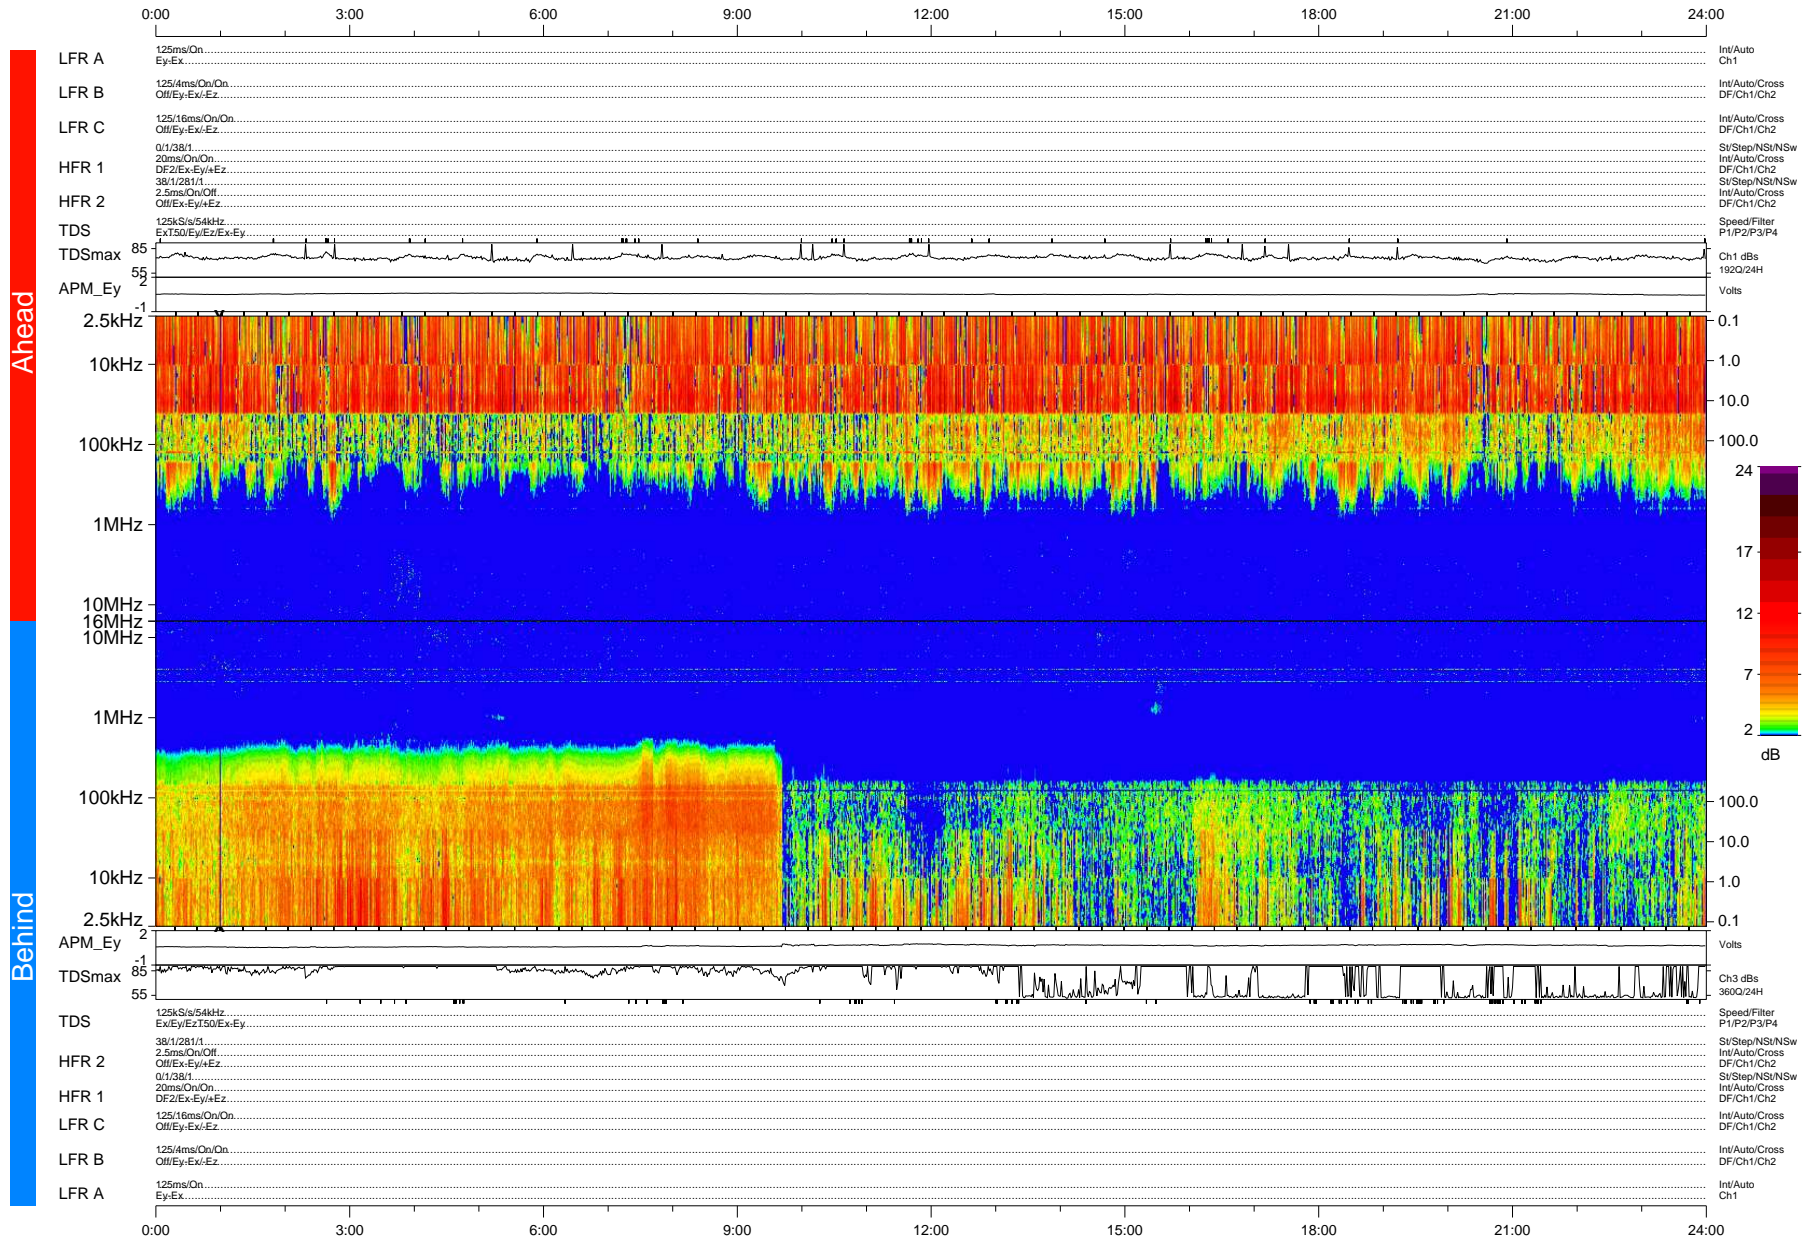

STEREO/WAVES Daily Summary - 10-Jul-2008 (DOY 192)

Ahead source file: swaves_ahead_2008_192_1_04.fin (Recovery: 100.0% HK, 94% Pkts)
 Ahead PSE Angle: 32.7°

DPU up 99.4d, V406d6

Behind PSE Angle: -27.6°
 Behind source file: swaves_behind_2008_192_1_04.fin (Recovery: 100.0% HK, 118% Pkts)

Time (UTC)

file: stereo_swaves_daily-summary_color-status_20080710_v04 DPU up 99.1d, V406d7
 made by: space.umn.edu on macOS with IDL 8.8.2 on 2022-10-18 10:22:00, with TMLib V945 / dynspec V311