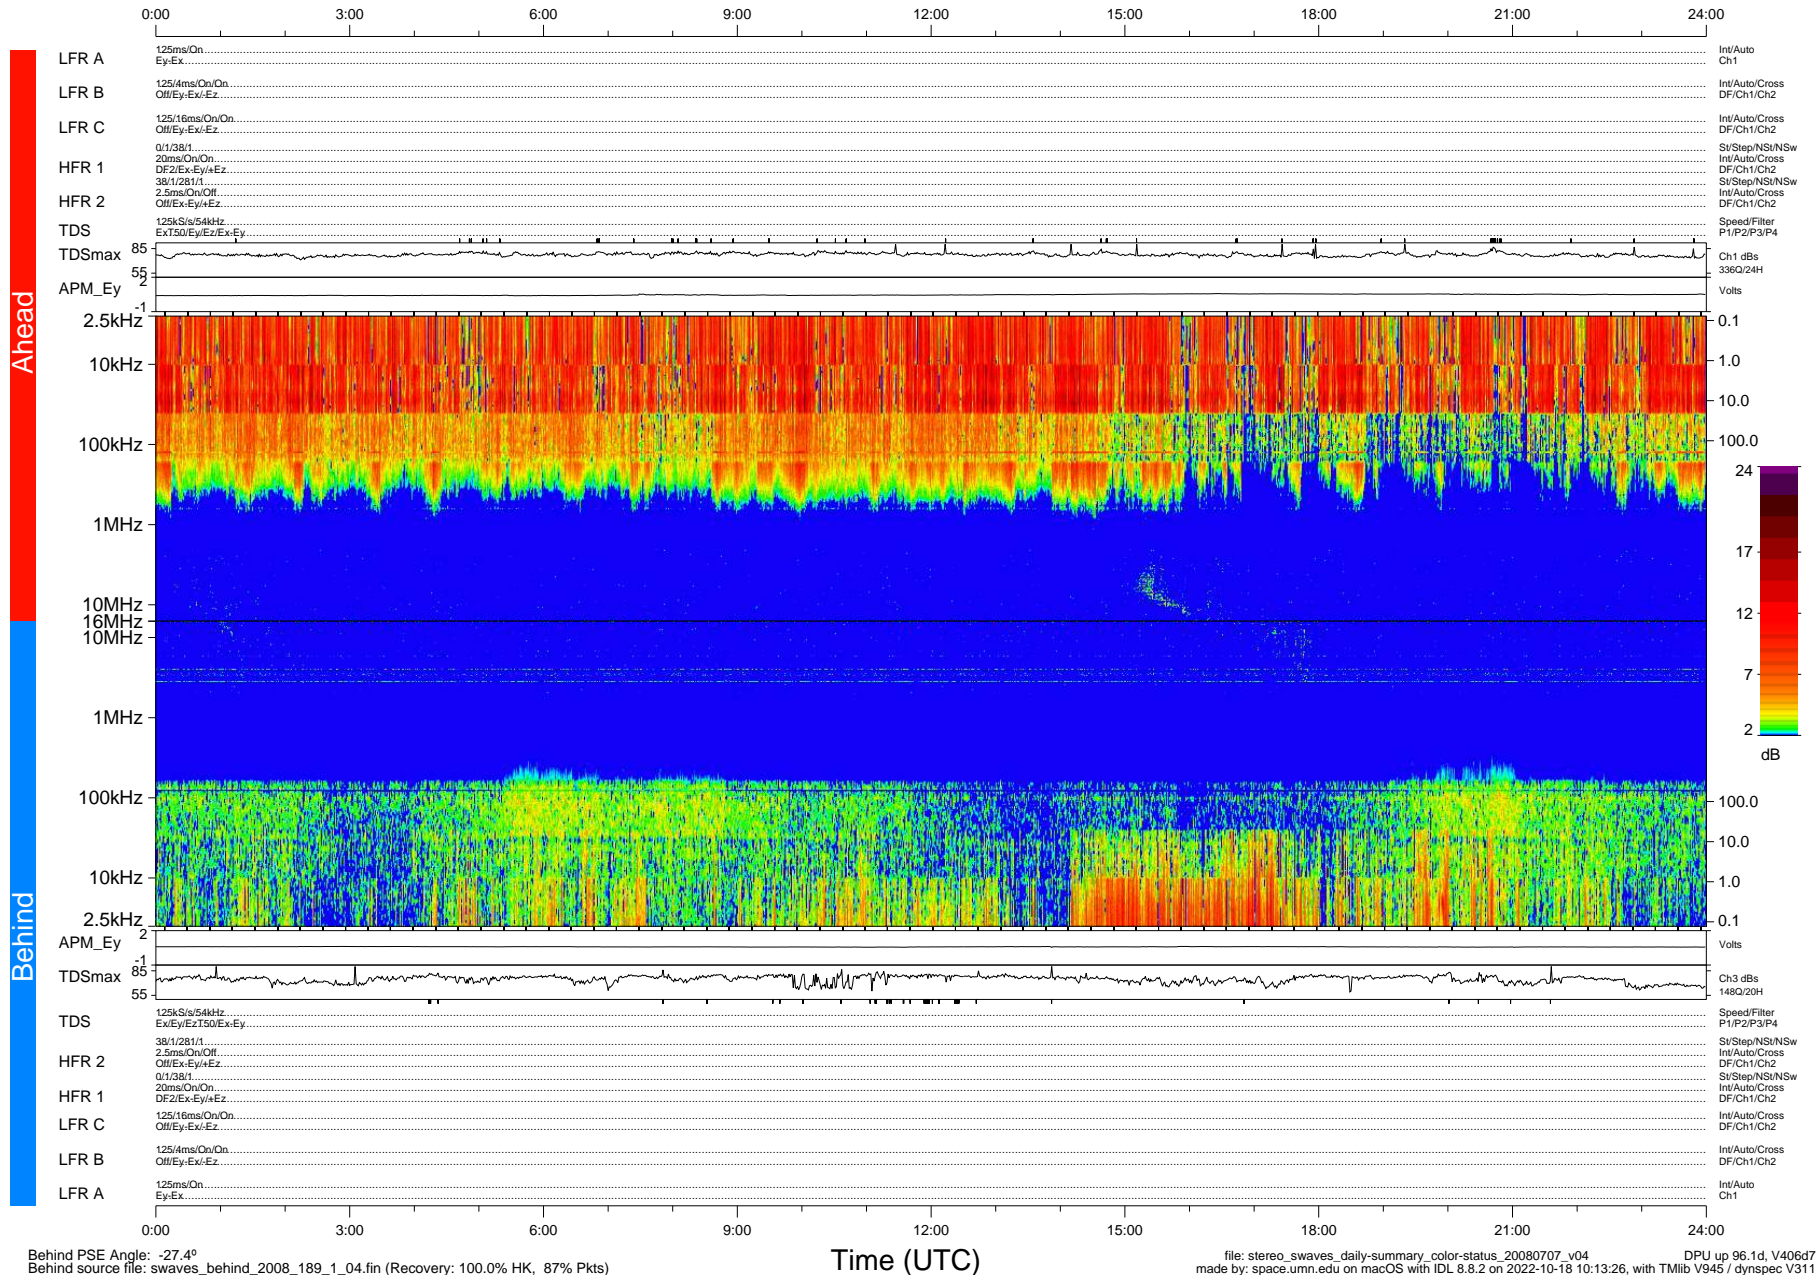

STEREO/WAVES Daily Summary - 07-Jul-2008 (DOY 189)

Ahead source file: swaves_ahead_2008_189_1_04.fin (Recovery: 100.0% HK, 115% Pkts)
Ahead PSE Angle: 32.3°

DPU up 96.4d, V406d6

Behind PSE Angle: -27.4°
Behind source file: swaves_behind_2008_189_1_04.fin (Recovery: 100.0% HK, 87% Pkts)

Time (UTC)