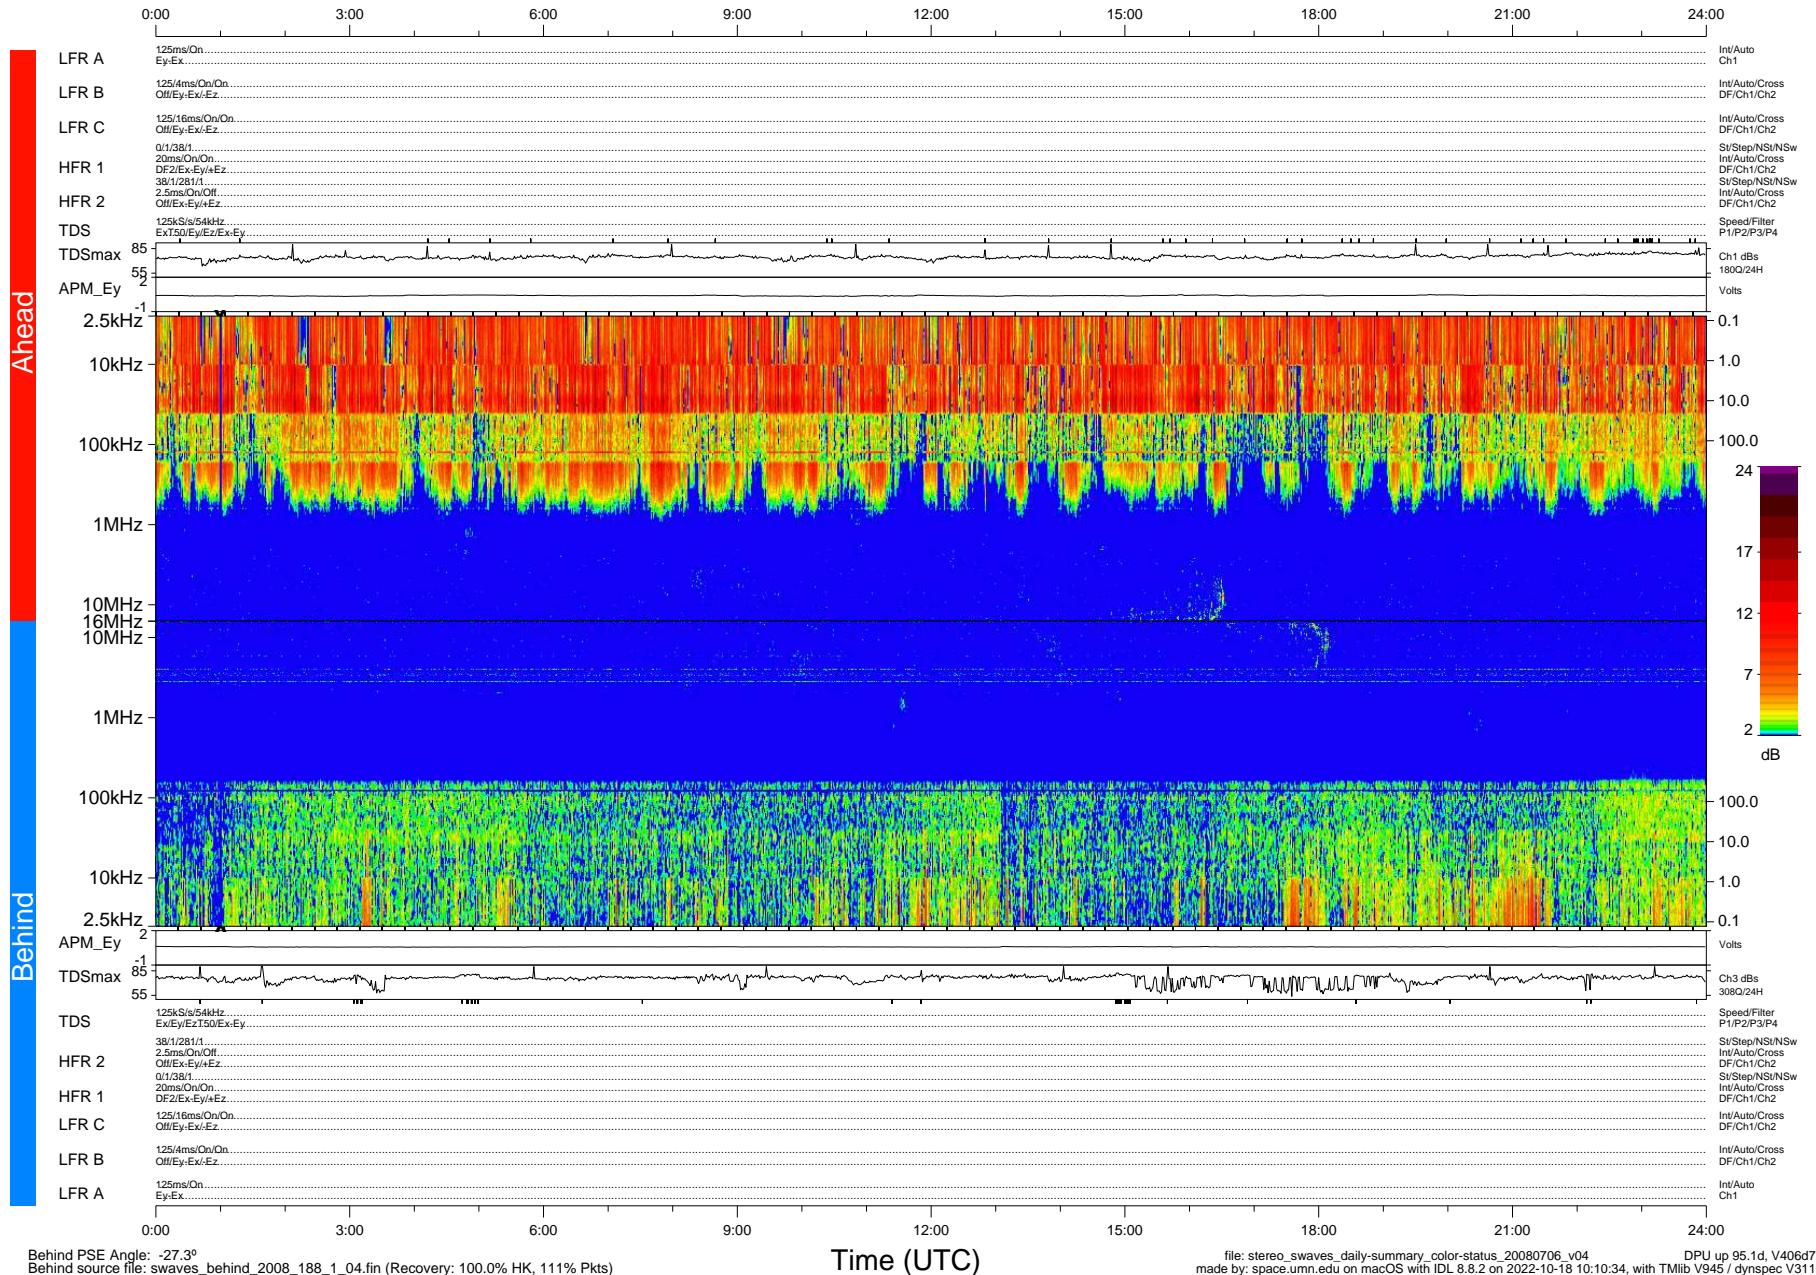

STEREO/WAVES Daily Summary - 06-Jul-2008 (DOY 188)

Ahead source file: swaves_ahead_2008_188_1_04.fin (Recovery: 100.0% HK, 92% Pkts)
Ahead PSE Angle: 32.2°

DPU up 95.4d, V406d6

Behind PSE Angle: -27.3°
Behind source file: swaves_behind_2008_188_1_04.fin (Recovery: 100.0% HK, 111% Pkts)

Time (UTC)