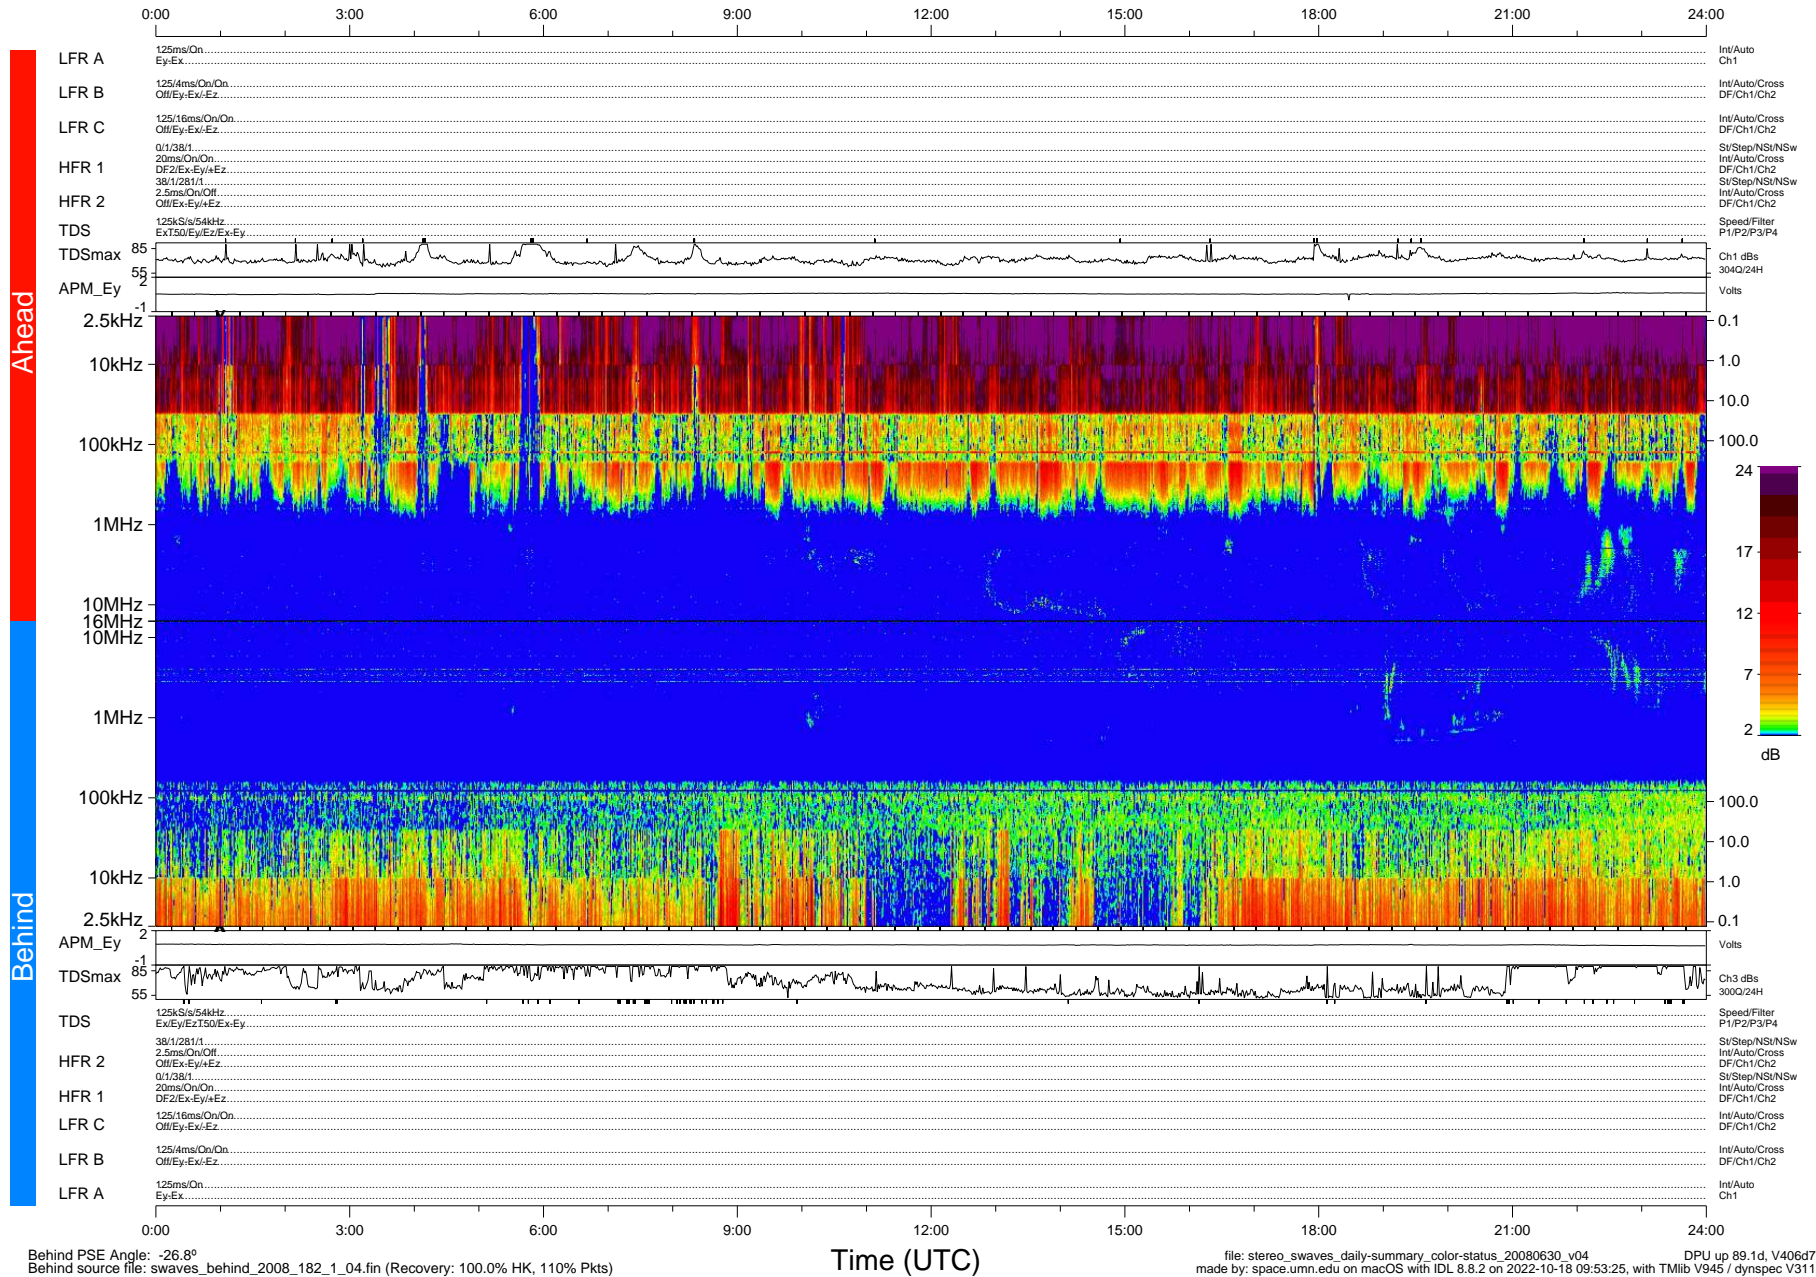

STEREO/WAVES Daily Summary - 30-Jun-2008 (DOY 182)

Ahead source file: swaves_ahead_2008_182_1_04.fin (Recovery: 100.1% HK, 110% Pkts)
Ahead PSE Angle: 31.6°

DPU up 89.4d, V406d6

Behind PSE Angle: -26.8°
Behind source file: swaves_behind_2008_182_1_04.fin (Recovery: 100.0% HK, 110% Pkts)

Time (UTC)