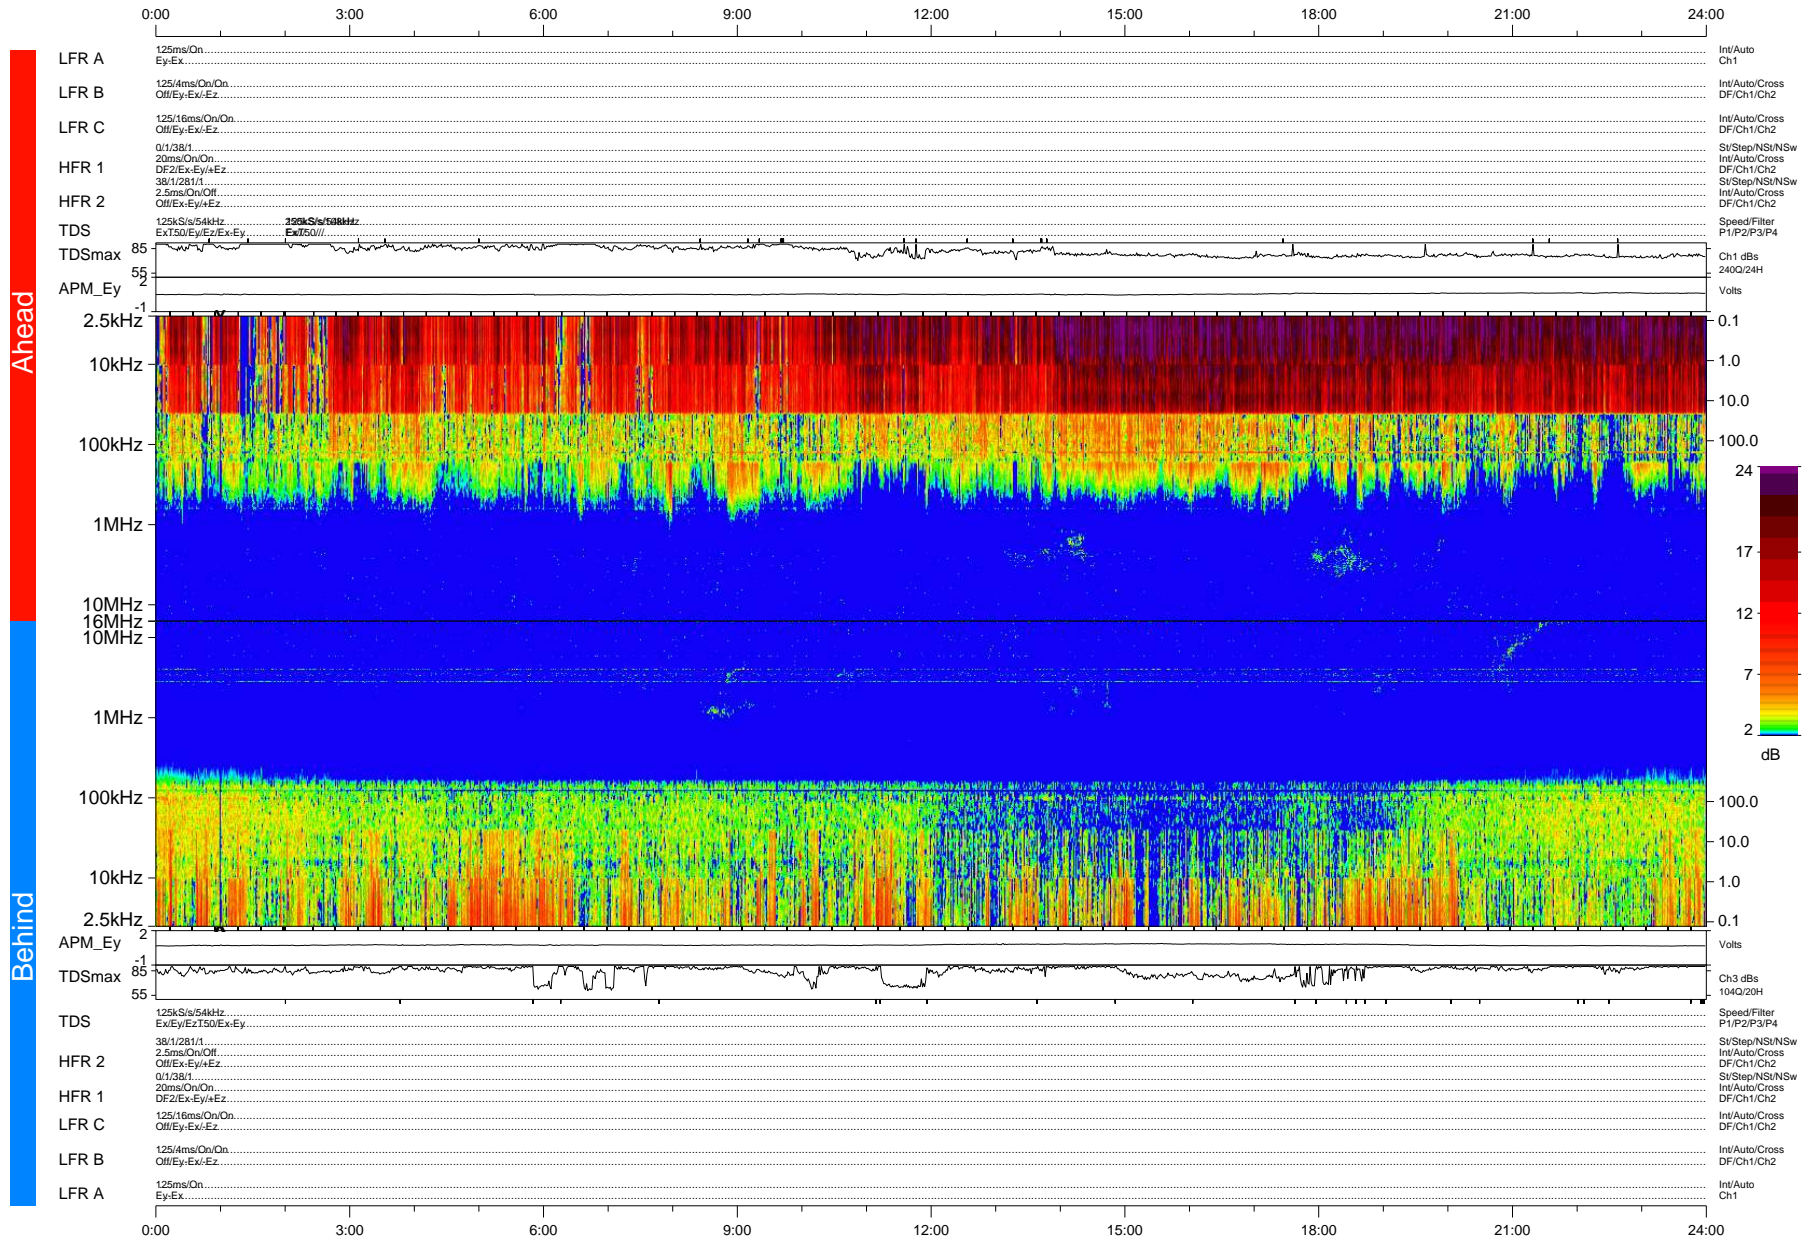

STEREO/WAVES Daily Summary - 28-Jun-2008 (DOY 180)

Ahead source file: swaves_ahead_2008_180_1_04.fin (Recovery: 100.0% HK, 100% Pkts)
 Ahead PSE Angle: 31.4°

DPU up 87.4d, V406d6

Behind PSE Angle: -26.7°
 Behind source file: swaves_behind_2008_180_1_04.fin (Recovery: 100.0% HK, 80% Pkts)

Time (UTC)

file: stereo_swaves_daily-summary_color-status_20080628_v04
 DPU up 87.1d, V406d7
 made by: space.umn.edu on macOS with IDL 8.8.2 on 2022-10-18 09:47:42, with Tmlib V945 / dynspec V311