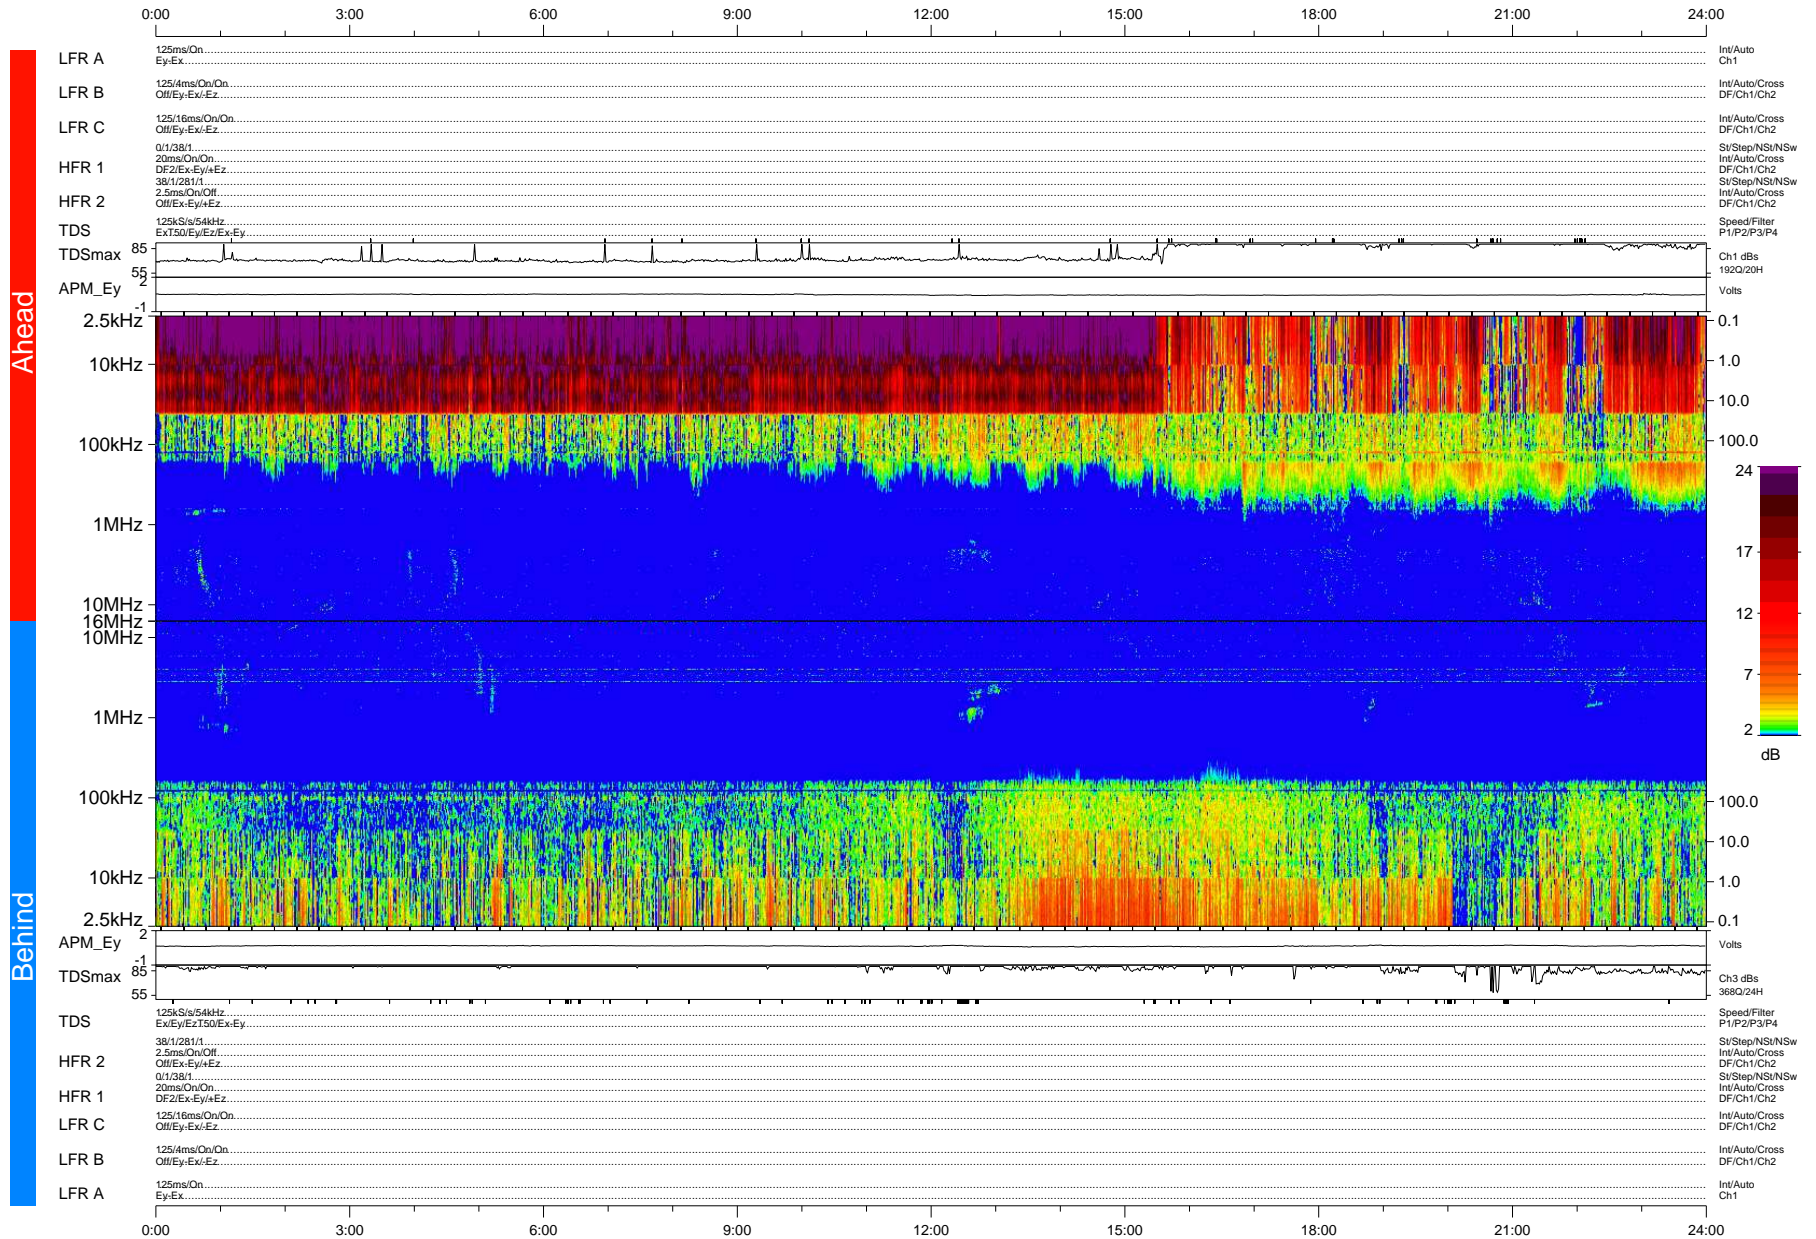

STEREO/WAVES Daily Summary - 27-Jun-2008 (DOY 179)

Ahead source file: swaves_ahead_2008_179_1_04.fin (Recovery: 100.0% HK, 93% Pkts)
 Ahead PSE Angle: 31.3°

DPU up 86.4d, V406d6

Behind PSE Angle: -26.6°
 Behind source file: swaves_behind_2008_179_1_04.fin (Recovery: 100.0% HK, 120% Pkts)

Time (UTC)

file: stereo_swaves_daily-summary_color-status_20080627_v04
 made by: space.umn.edu on macOS with IDL 8.8.2 on 2022-10-18 09:44:49, with TMLib V945 / dynspec V311
 DPU up 86.1d, V406d7