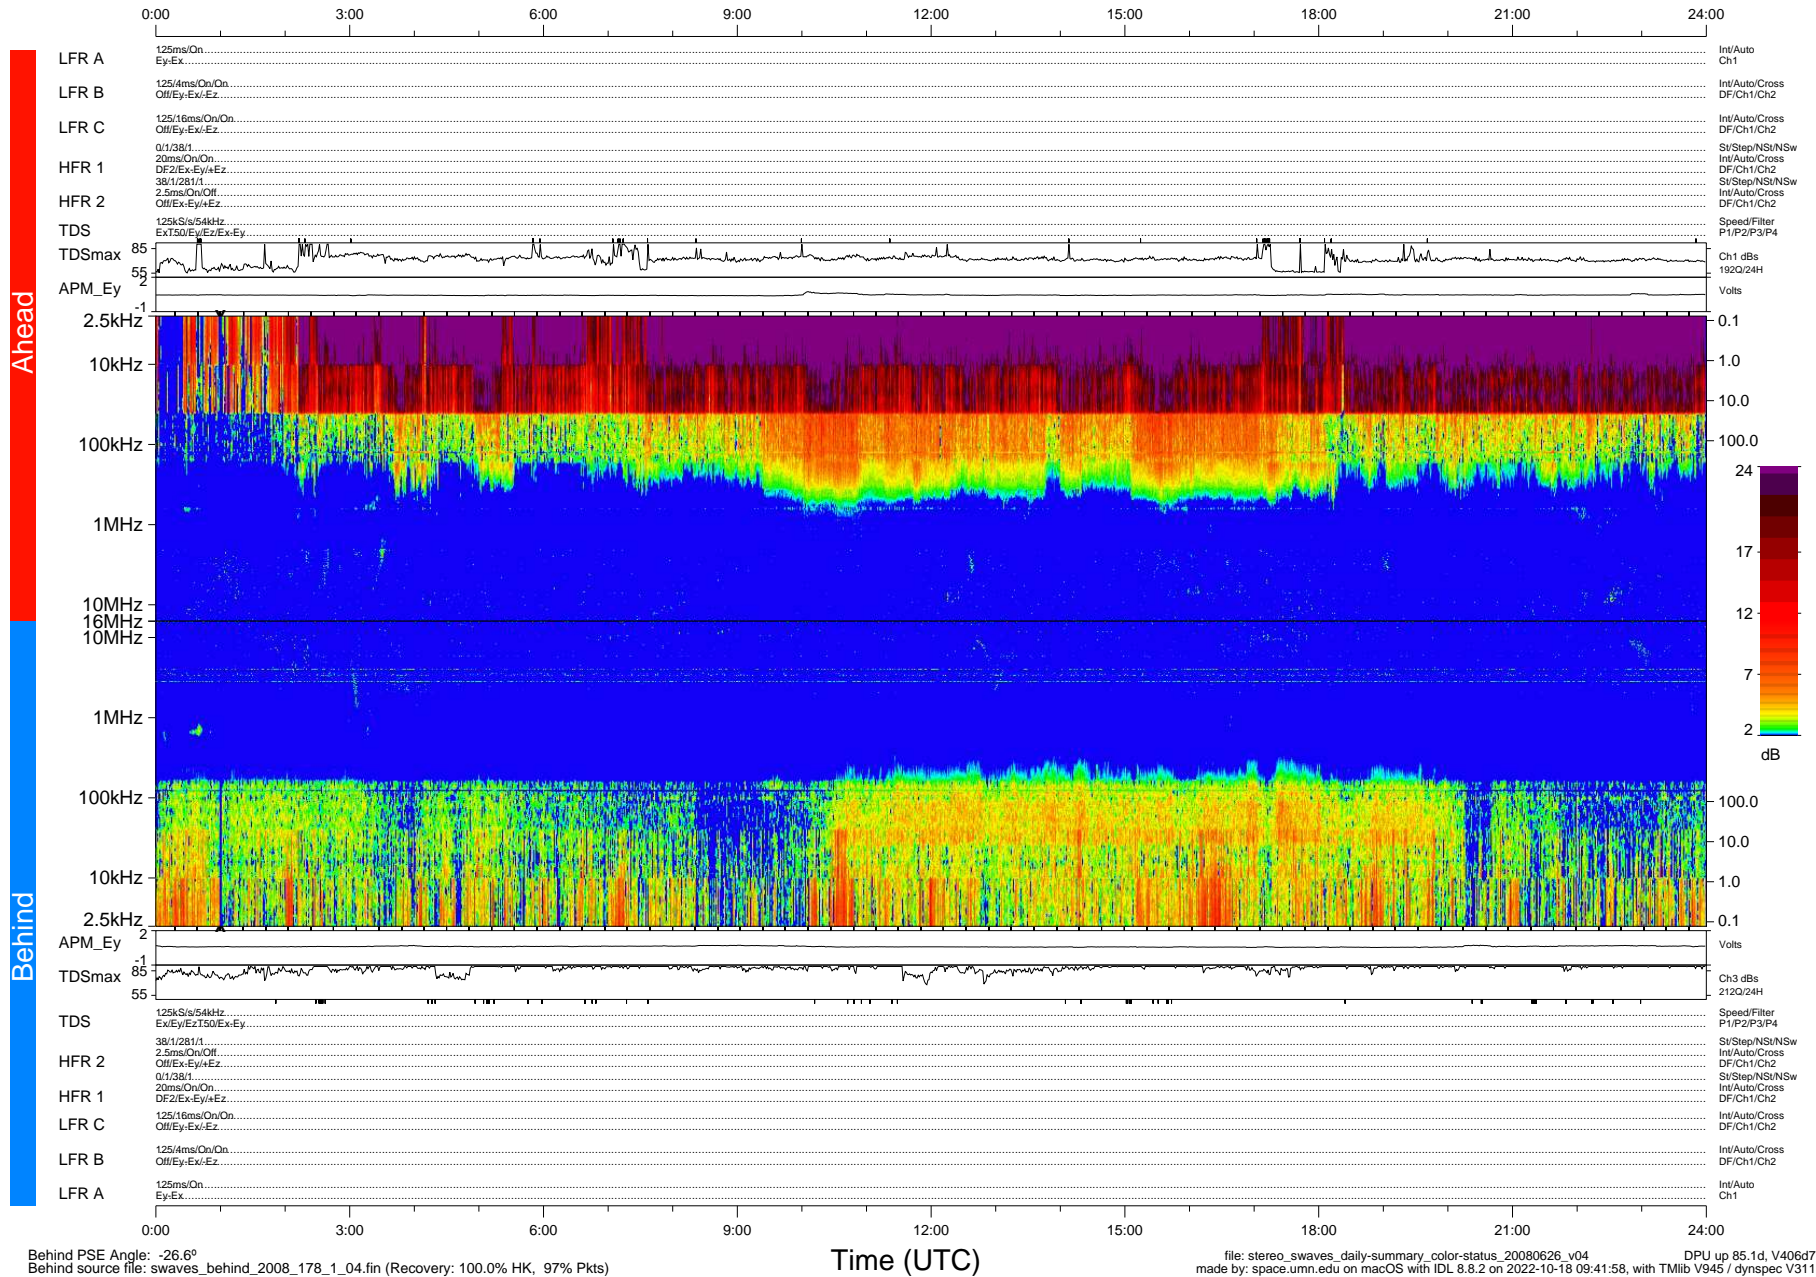

STEREO/WAVES Daily Summary - 26-Jun-2008 (DOY 178)

Ahead source file: swaves_ahead_2008_178_1_04.fin (Recovery: 100.0% HK, 94% Pkts)
Ahead PSE Angle: 31.2°

DPU up 85.4d, V406d6

Behind PSE Angle: -26.6°
Behind source file: swaves_behind_2008_178_1_04.fin (Recovery: 100.0% HK, 97% Pkts)

Time (UTC)