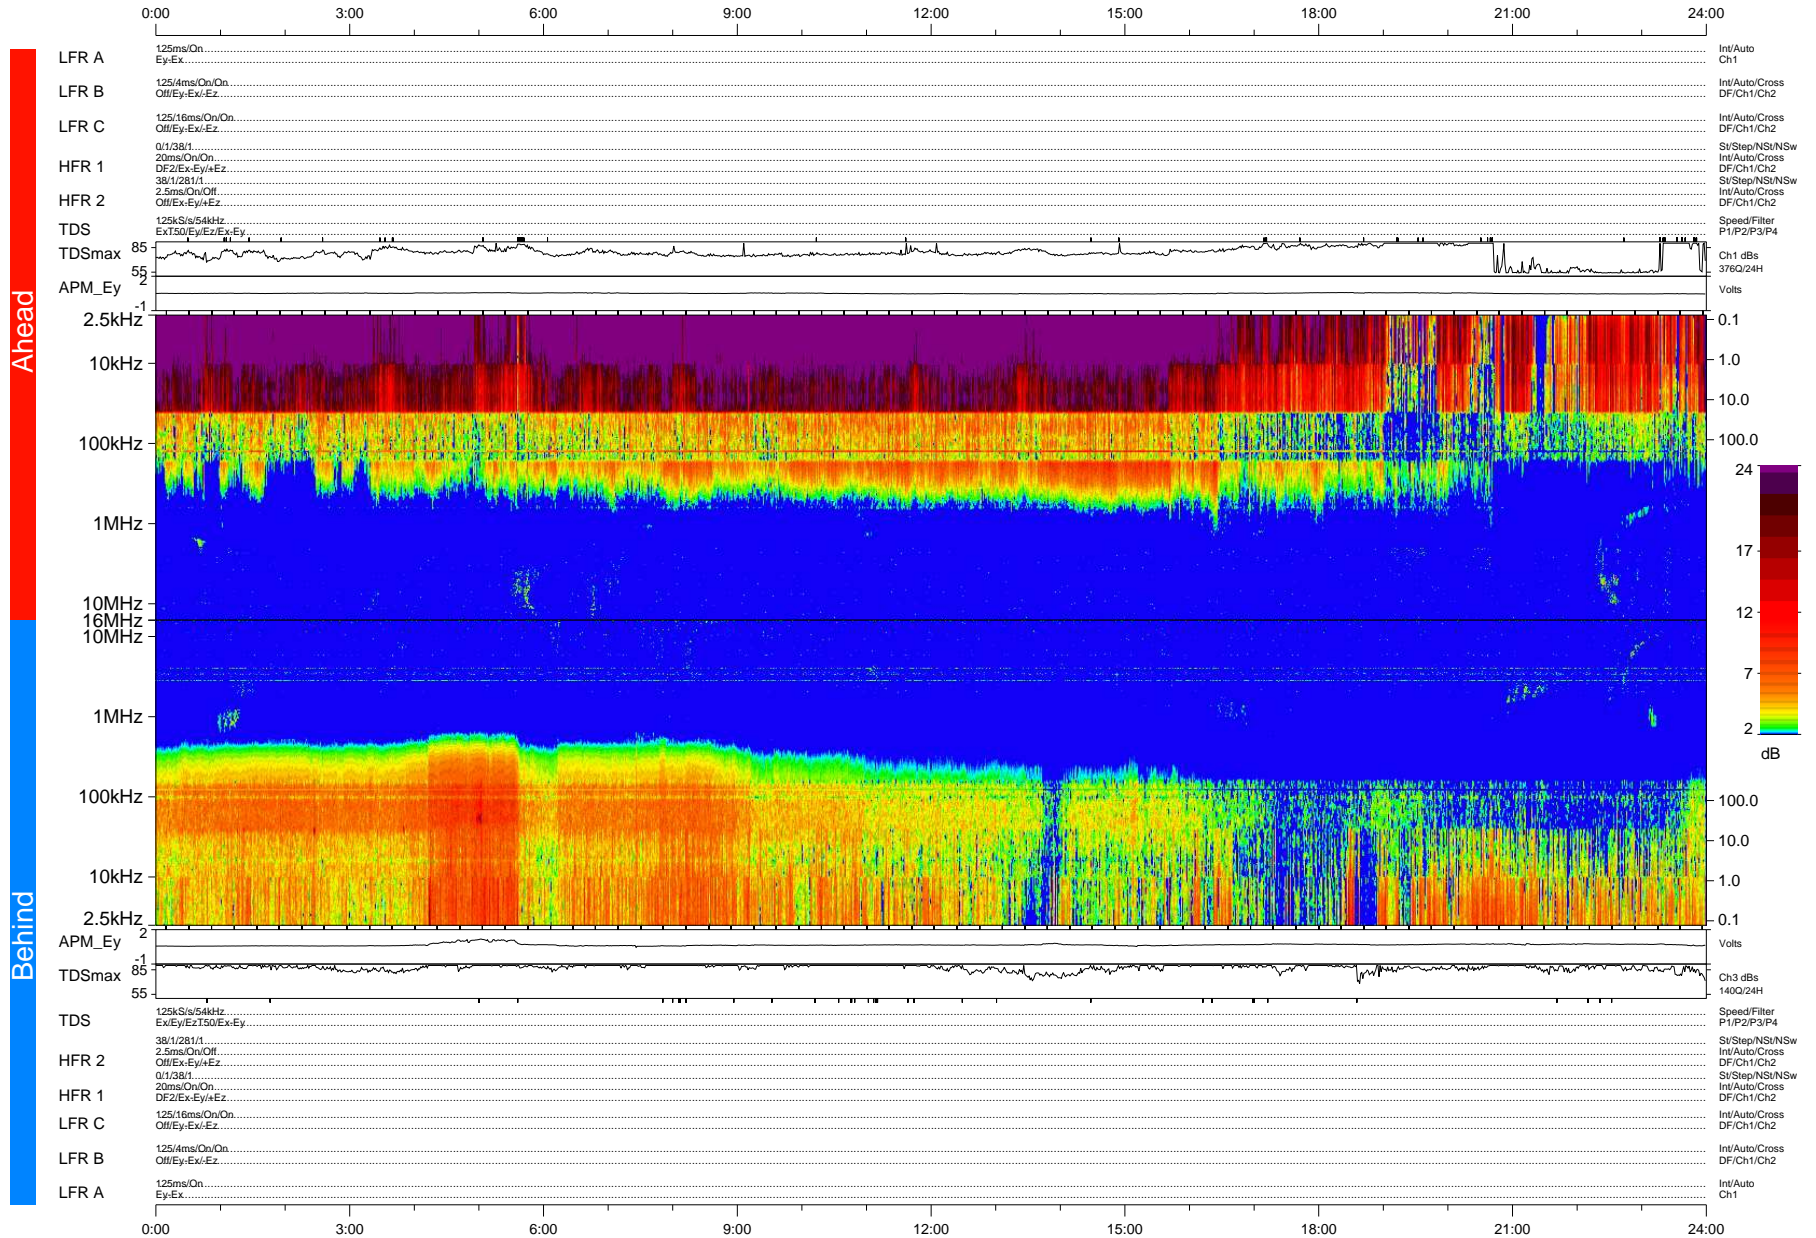

STEREO/WAVES Daily Summary - 25-Jun-2008 (DOY 177)

Ahead source file: swaves_ahead_2008_177_1_04.fin (Recovery: 100.0% HK, 121% Pkts)
Ahead PSE Angle: 31.1°

DPU up 84.4d, V406d6

Behind PSE Angle: -26.5°
Behind source file: swaves_behind_2008_177_1_04.fin (Recovery: 100.0% HK, 86% Pkts)

Time (UTC)