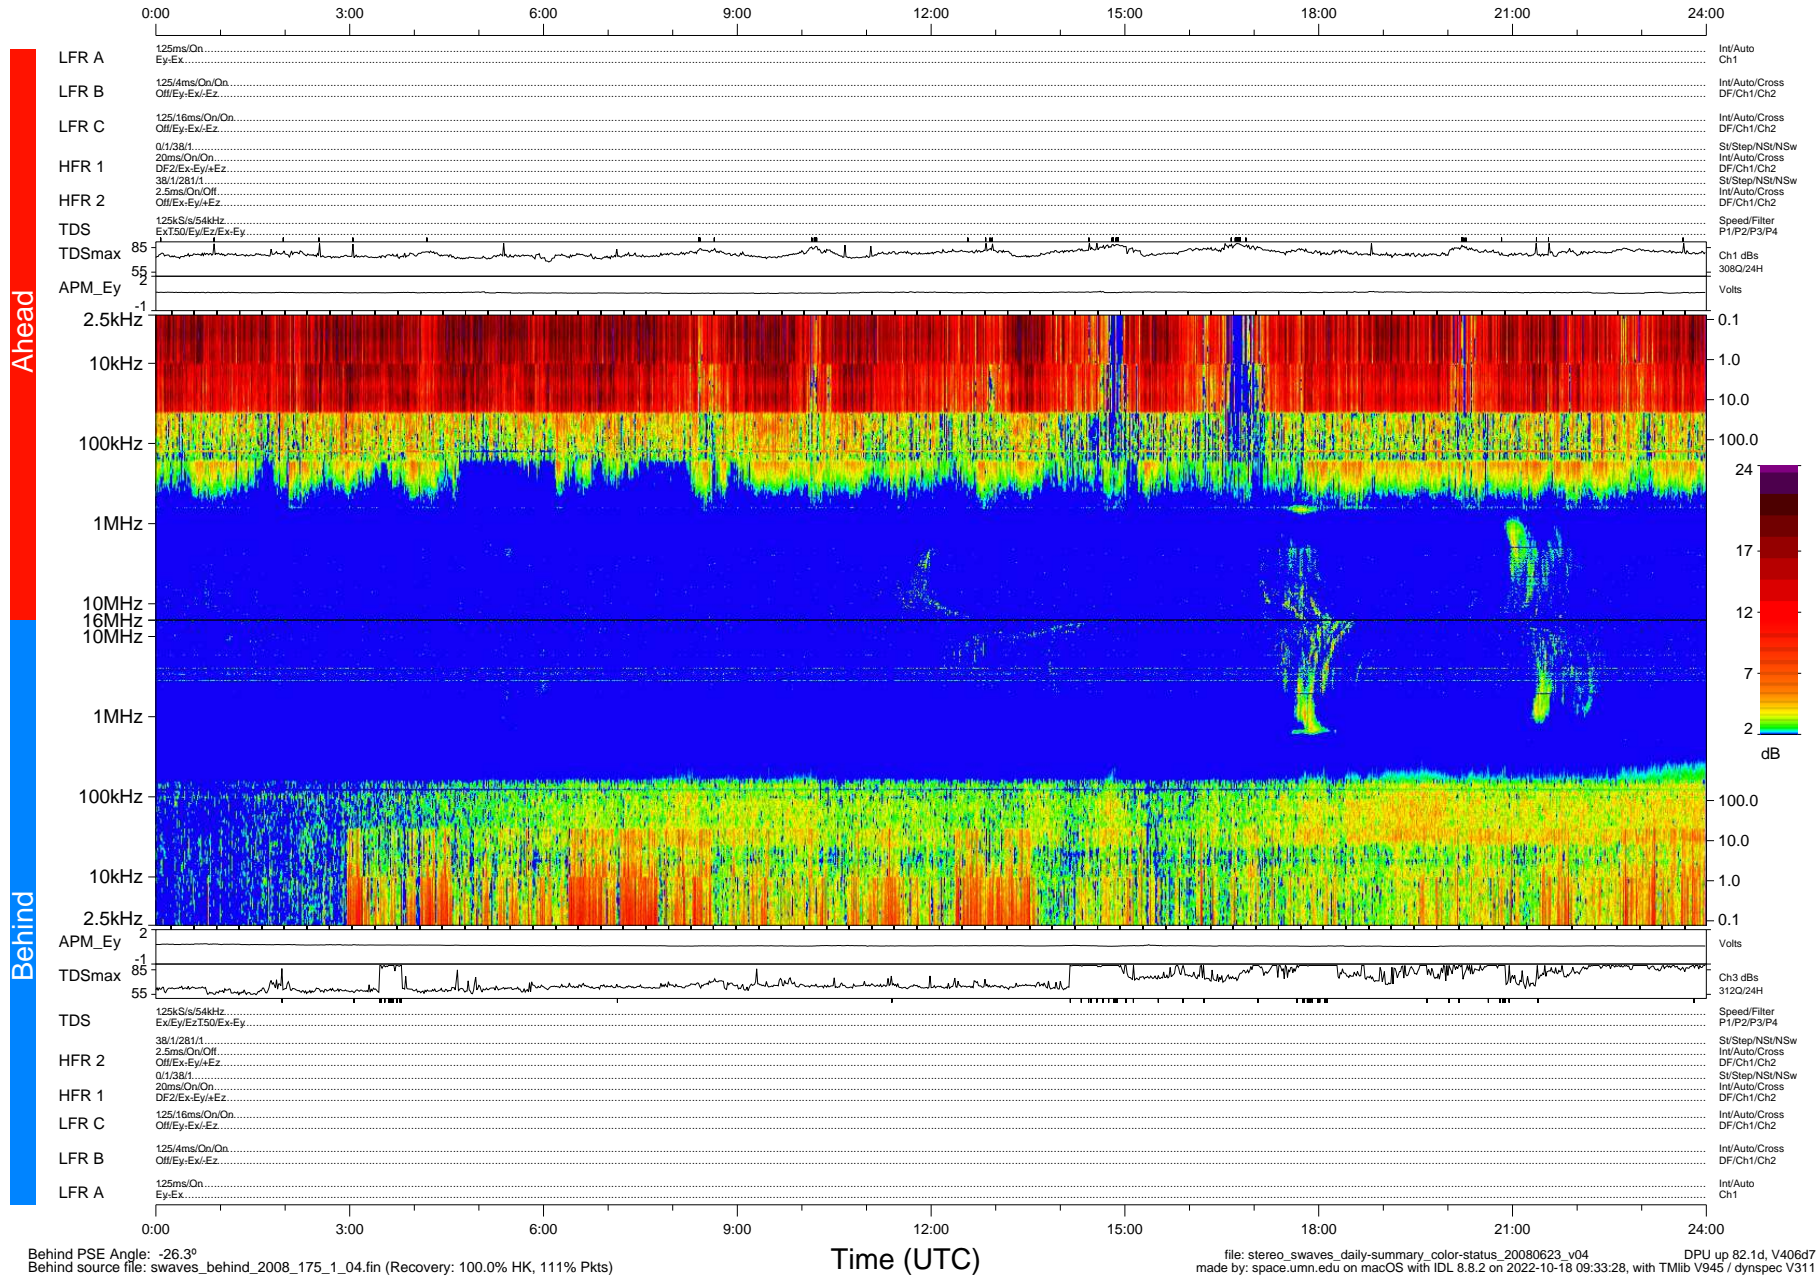

STEREO/WAVES Daily Summary - 23-Jun-2008 (DOY 175)

Ahead source file: swaves_ahead_2008_175_1_04.fin (Recovery: 100.0% HK, 111% Pkts)
Ahead PSE Angle: 30.9°

DPU up 82.4d, V406d6

Behind PSE Angle: -26.3°
Behind source file: swaves_behind_2008_175_1_04.fin (Recovery: 100.0% HK, 111% Pkts)