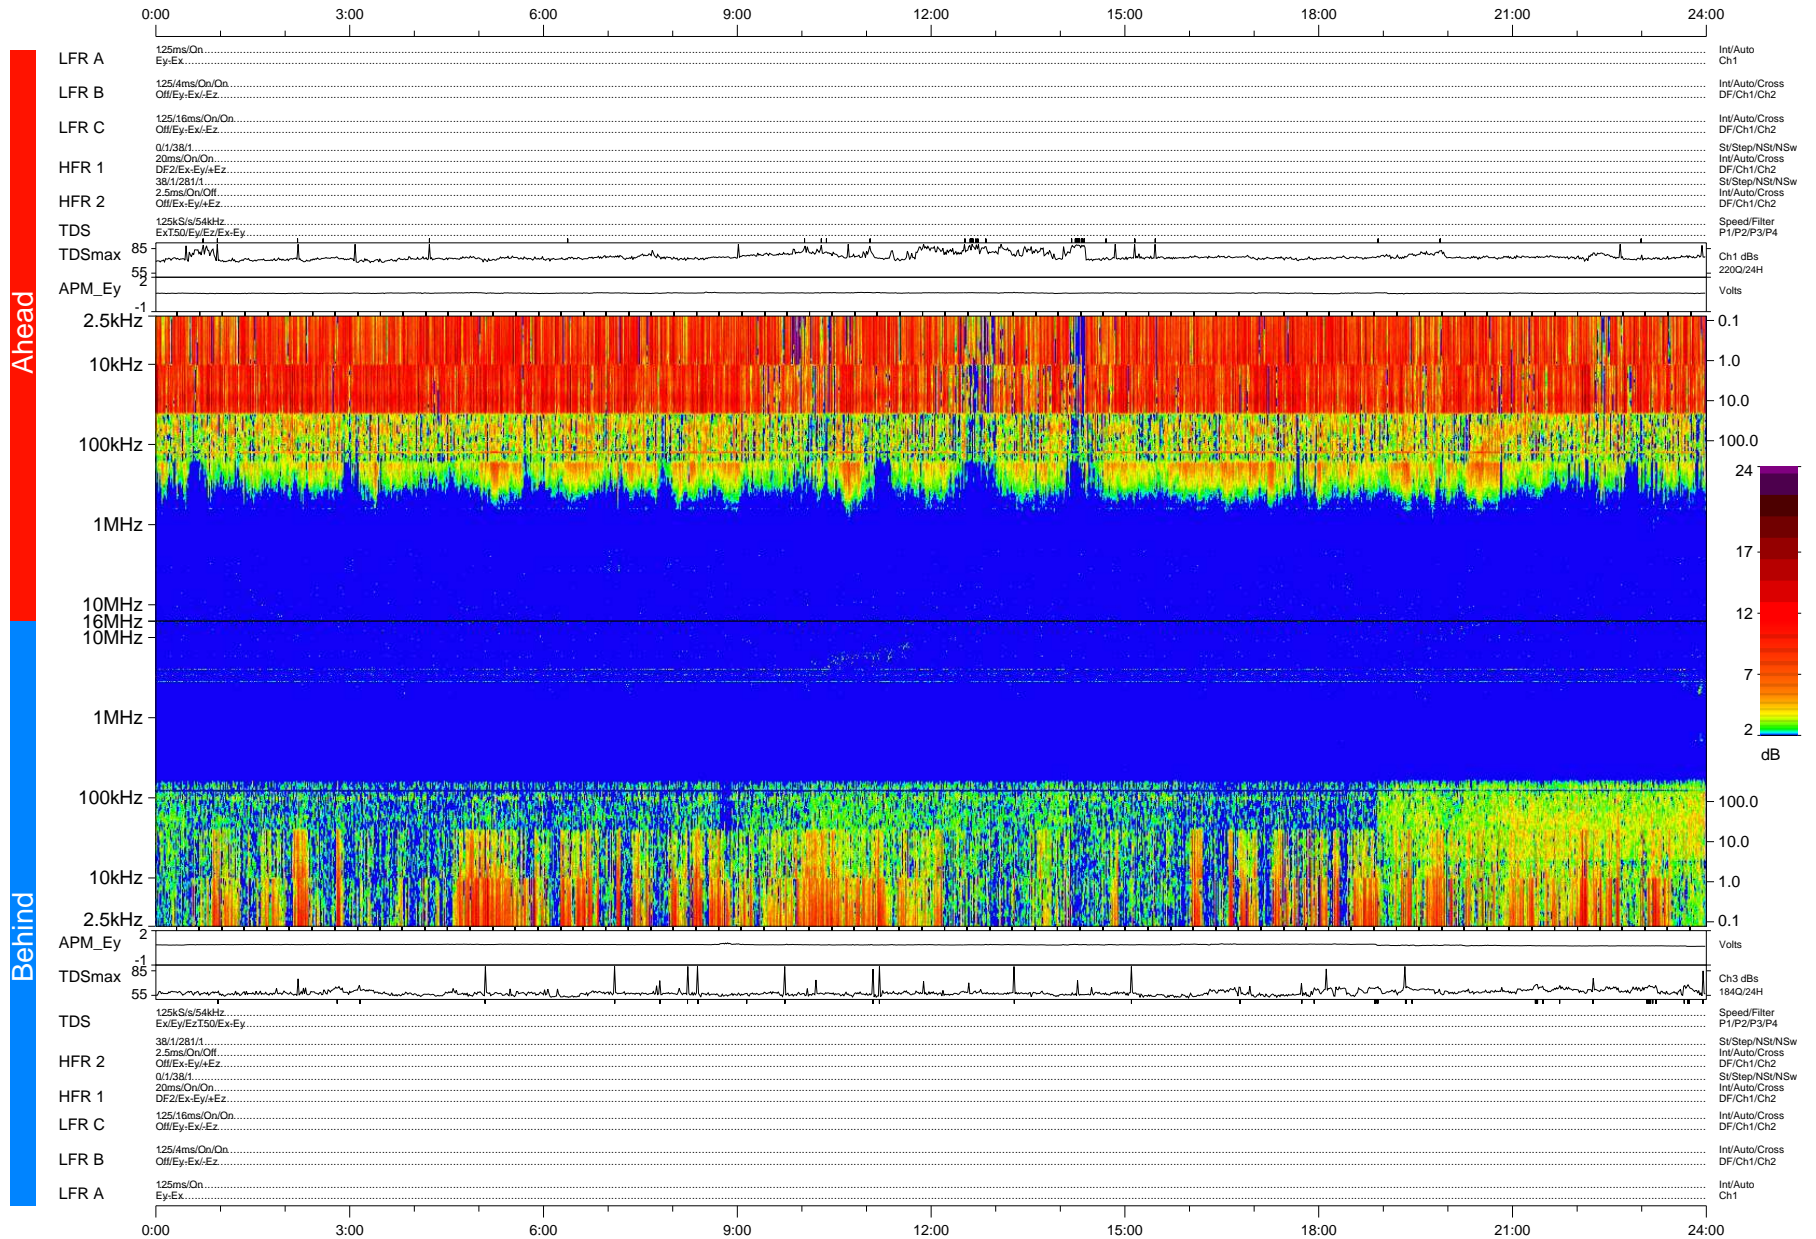

STEREO/WAVES Daily Summary - 21-Jun-2008 (DOY 173)

Ahead source file: swaves_ahead_2008_173_1_04.fin (Recovery: 100.0% HK, 98% Pkts)
 Ahead PSE Angle: 30.7°

DPU up 80.4d, V406d6

Behind PSE Angle: -26.2°
 Behind source file: swaves_behind_2008_173_1_04.fin (Recovery: 100.0% HK, 93% Pkts)

Time (UTC)

file: stereo_swaves_daily-summary_color-status_20080621_v04
 DPU up 80.1d, V406d7
 made by: space.umn.edu on macOS with IDL 8.8.2 on 2022-10-18 09:27:46, with Tmlib V945 / dynspec V311