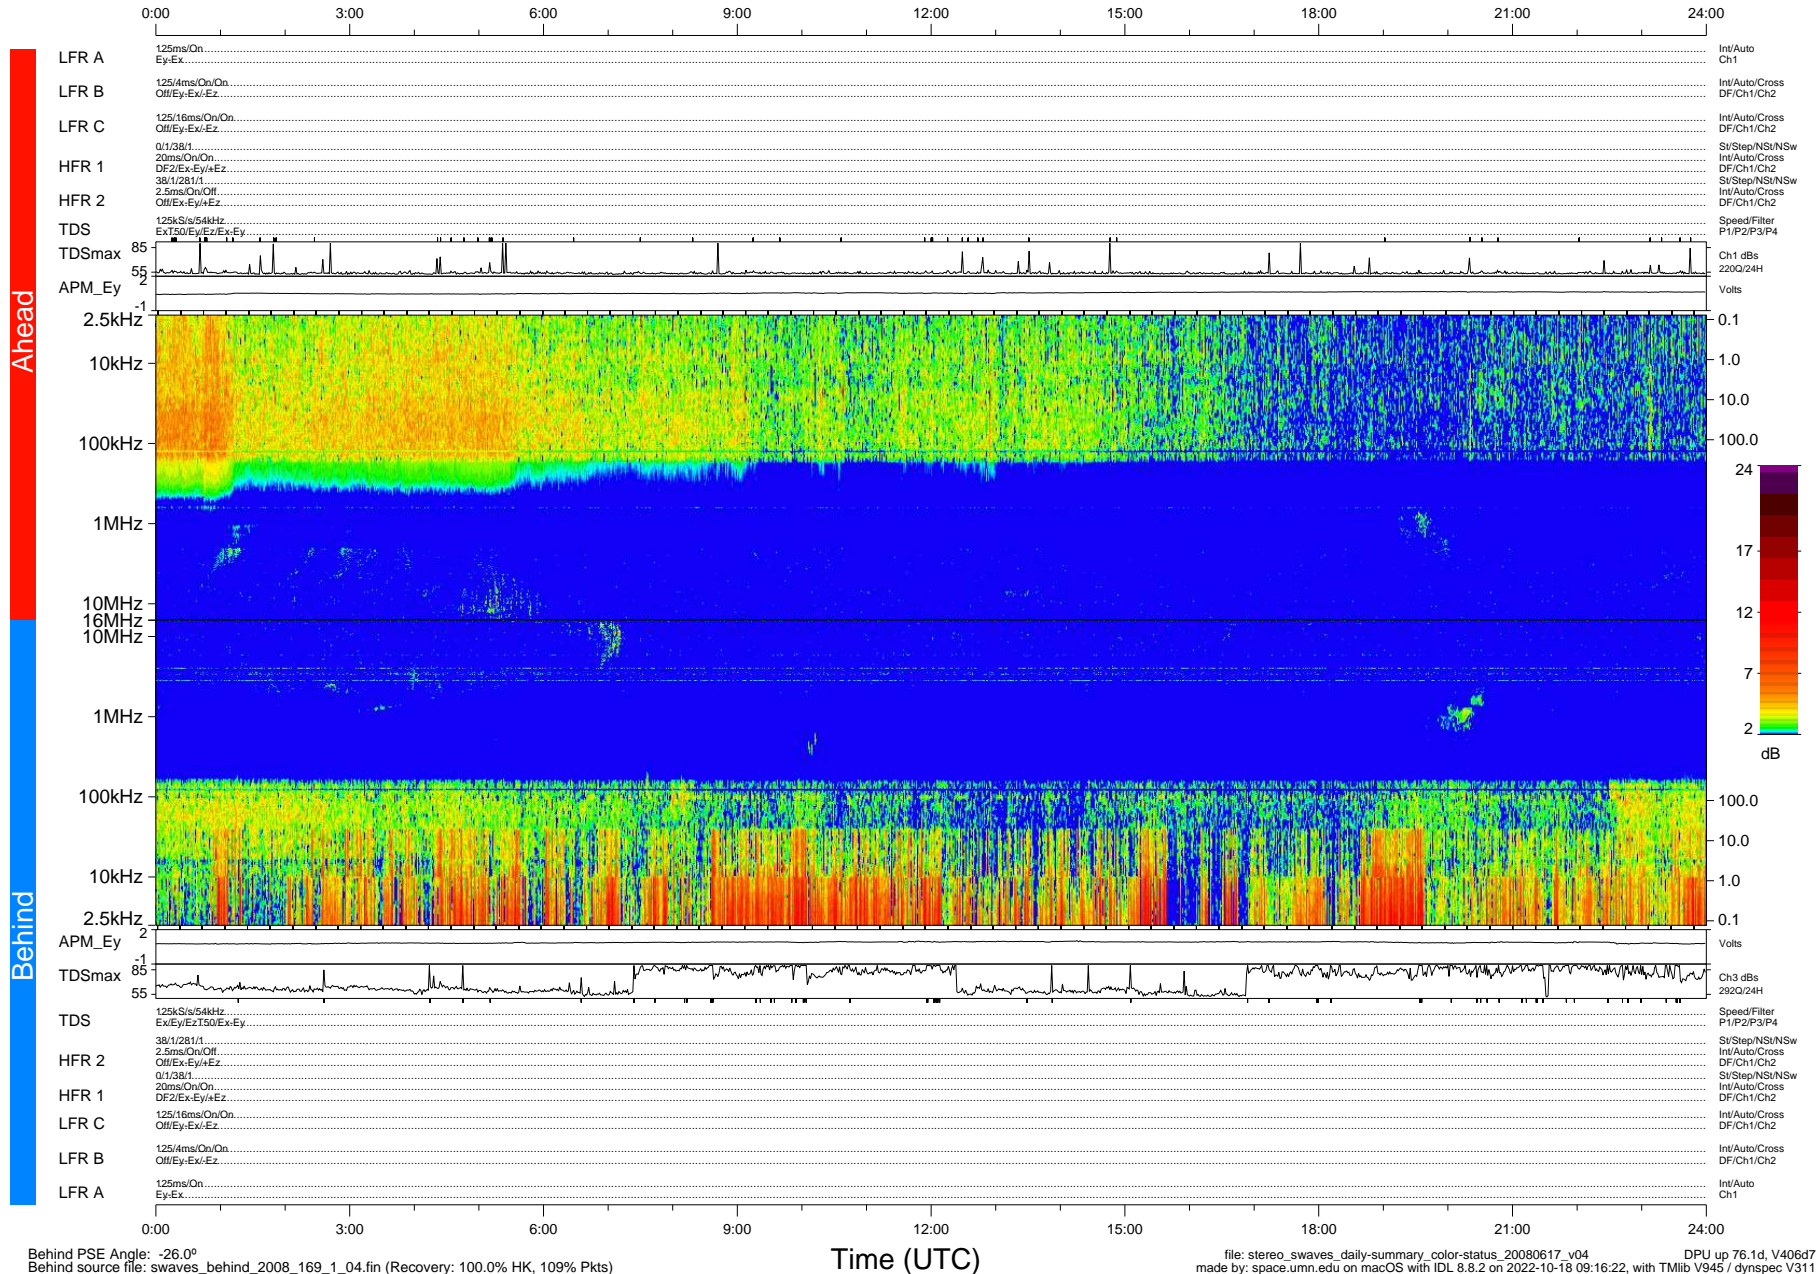

STEREO/WAVES Daily Summary - 17-Jun-2008 (DOY 169)

Ahead source file: swaves_ahead_2008_169_1_04.fin (Recovery: 100.0% HK, 98% Pkts)
Ahead PSE Angle: 30.3°

DPU up 76.4d, V406d6

Behind PSE Angle: -26.0°
Behind source file: swaves_behind_2008_169_1_04.fin (Recovery: 100.0% HK, 109% Pkts)

Time (UTC)