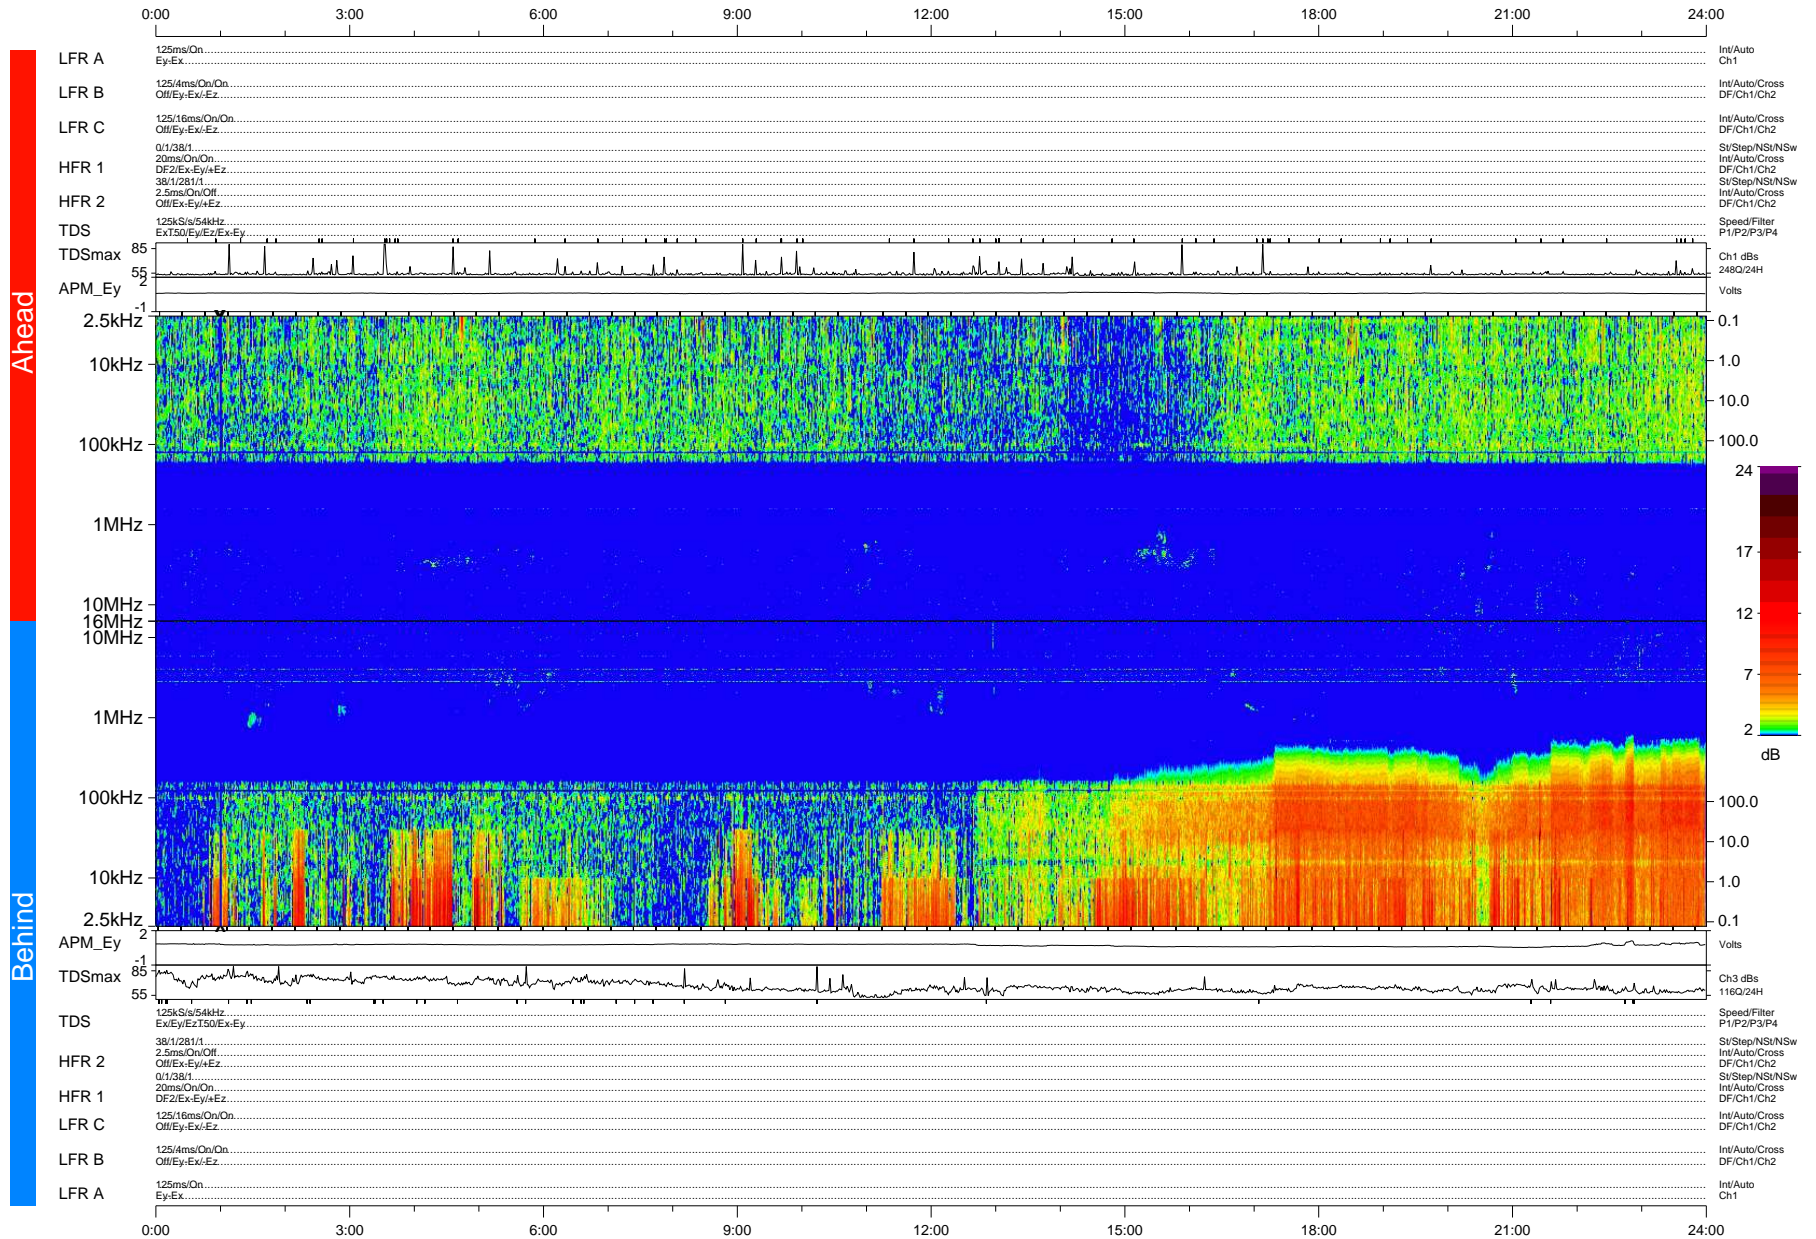

STEREO/WAVES Daily Summary - 12-Jun-2008 (DOY 164)

Ahead source file: swaves_ahead_2008_164_1_04.fin (Recovery: 100.0% HK, 102% Pkts)
Ahead PSE Angle: 29.8°

DPU up 71.4d, V406d6

Behind PSE Angle: -25.7°
Behind source file: swaves_behind_2008_164_1_04.fin (Recovery: 100.0% HK, 83% Pkts)

Time (UTC)