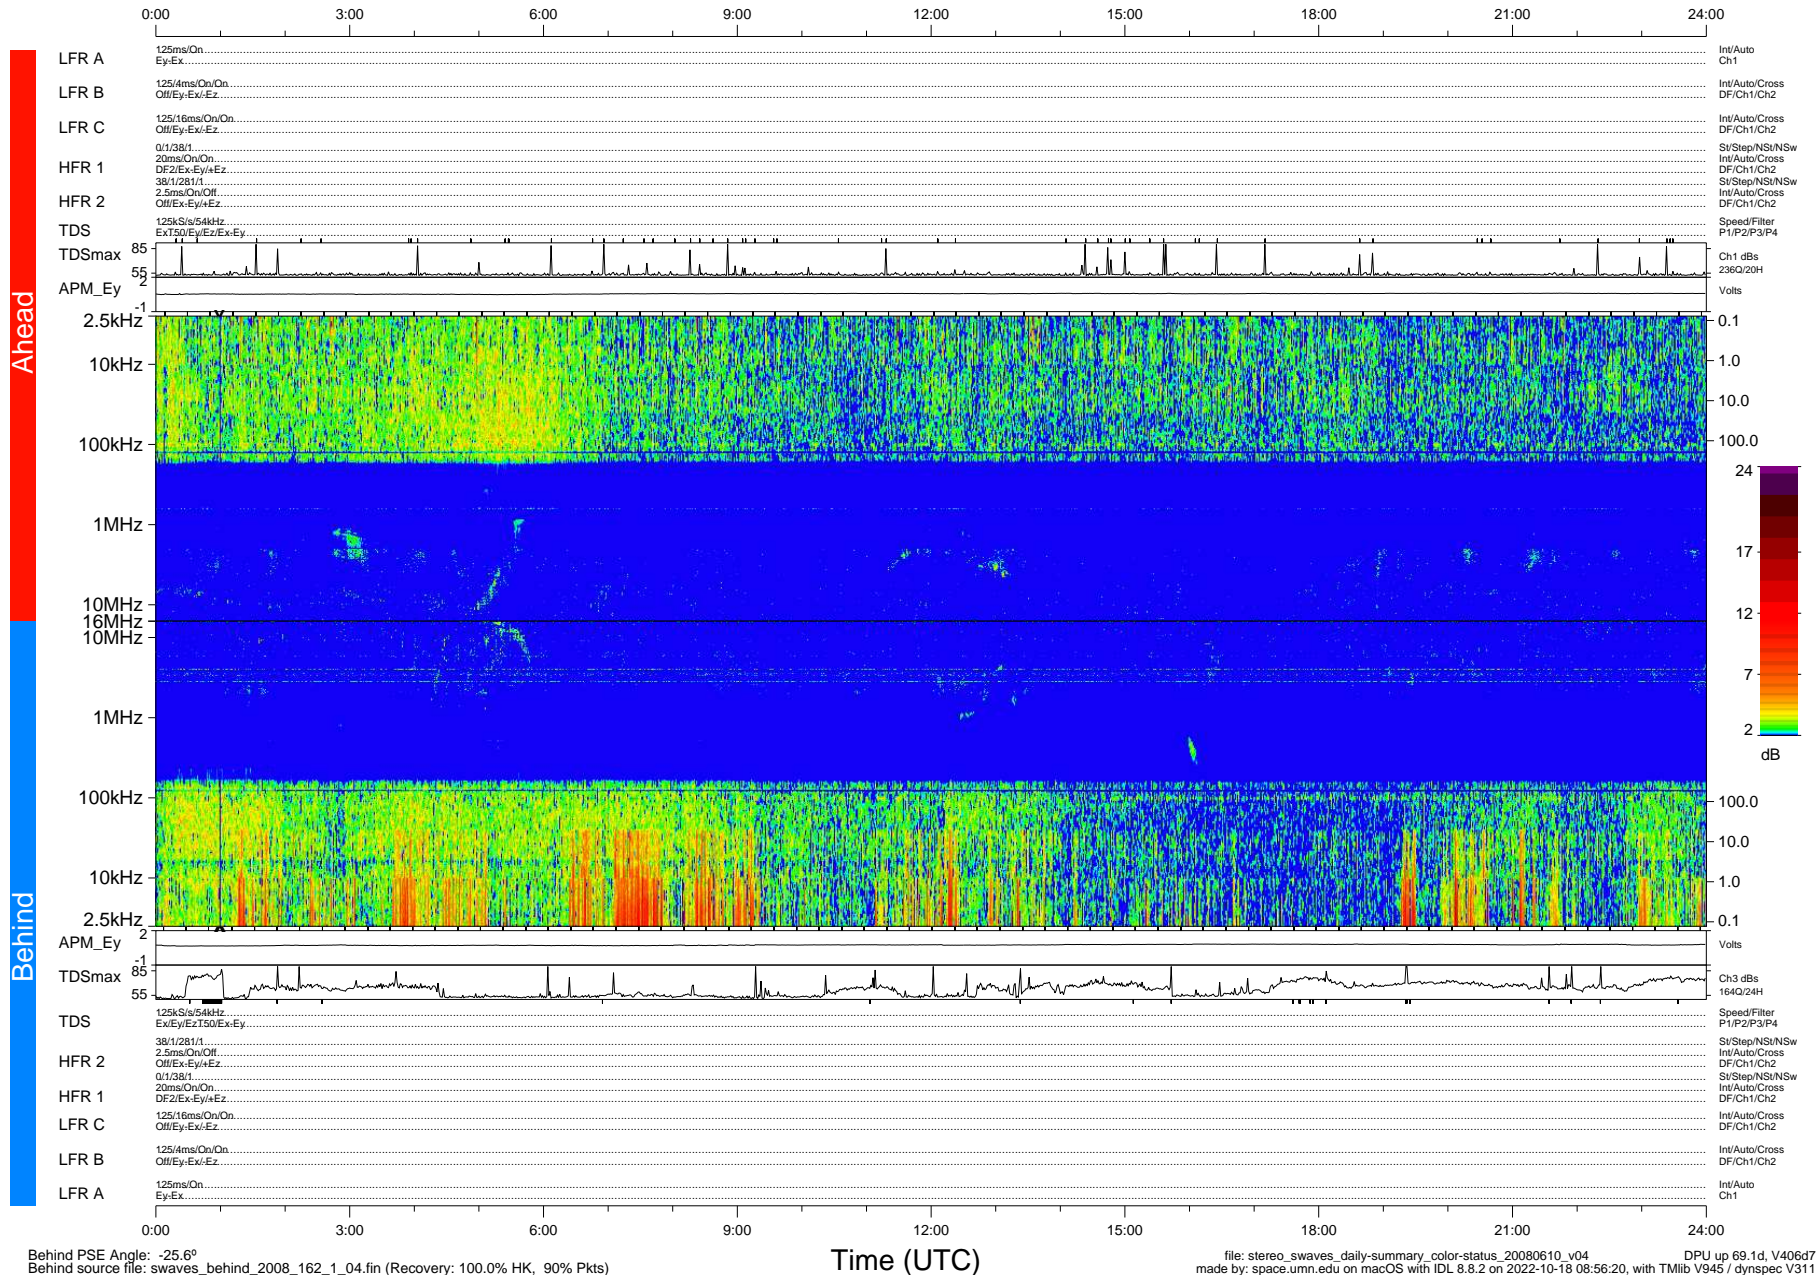

STEREO/WAVES Daily Summary - 10-Jun-2008 (DOY 162)

Ahead source file: swaves_ahead_2008_162_1_04.fin (Recovery: 100.0% HK, 100% Pkts)
Ahead PSE Angle: 29.6°

DPU up 69.4d, V406d6

Behind PSE Angle: -25.6°
Behind source file: swaves_behind_2008_162_1_04.fin (Recovery: 100.0% HK, 90% Pkts)

Time (UTC)