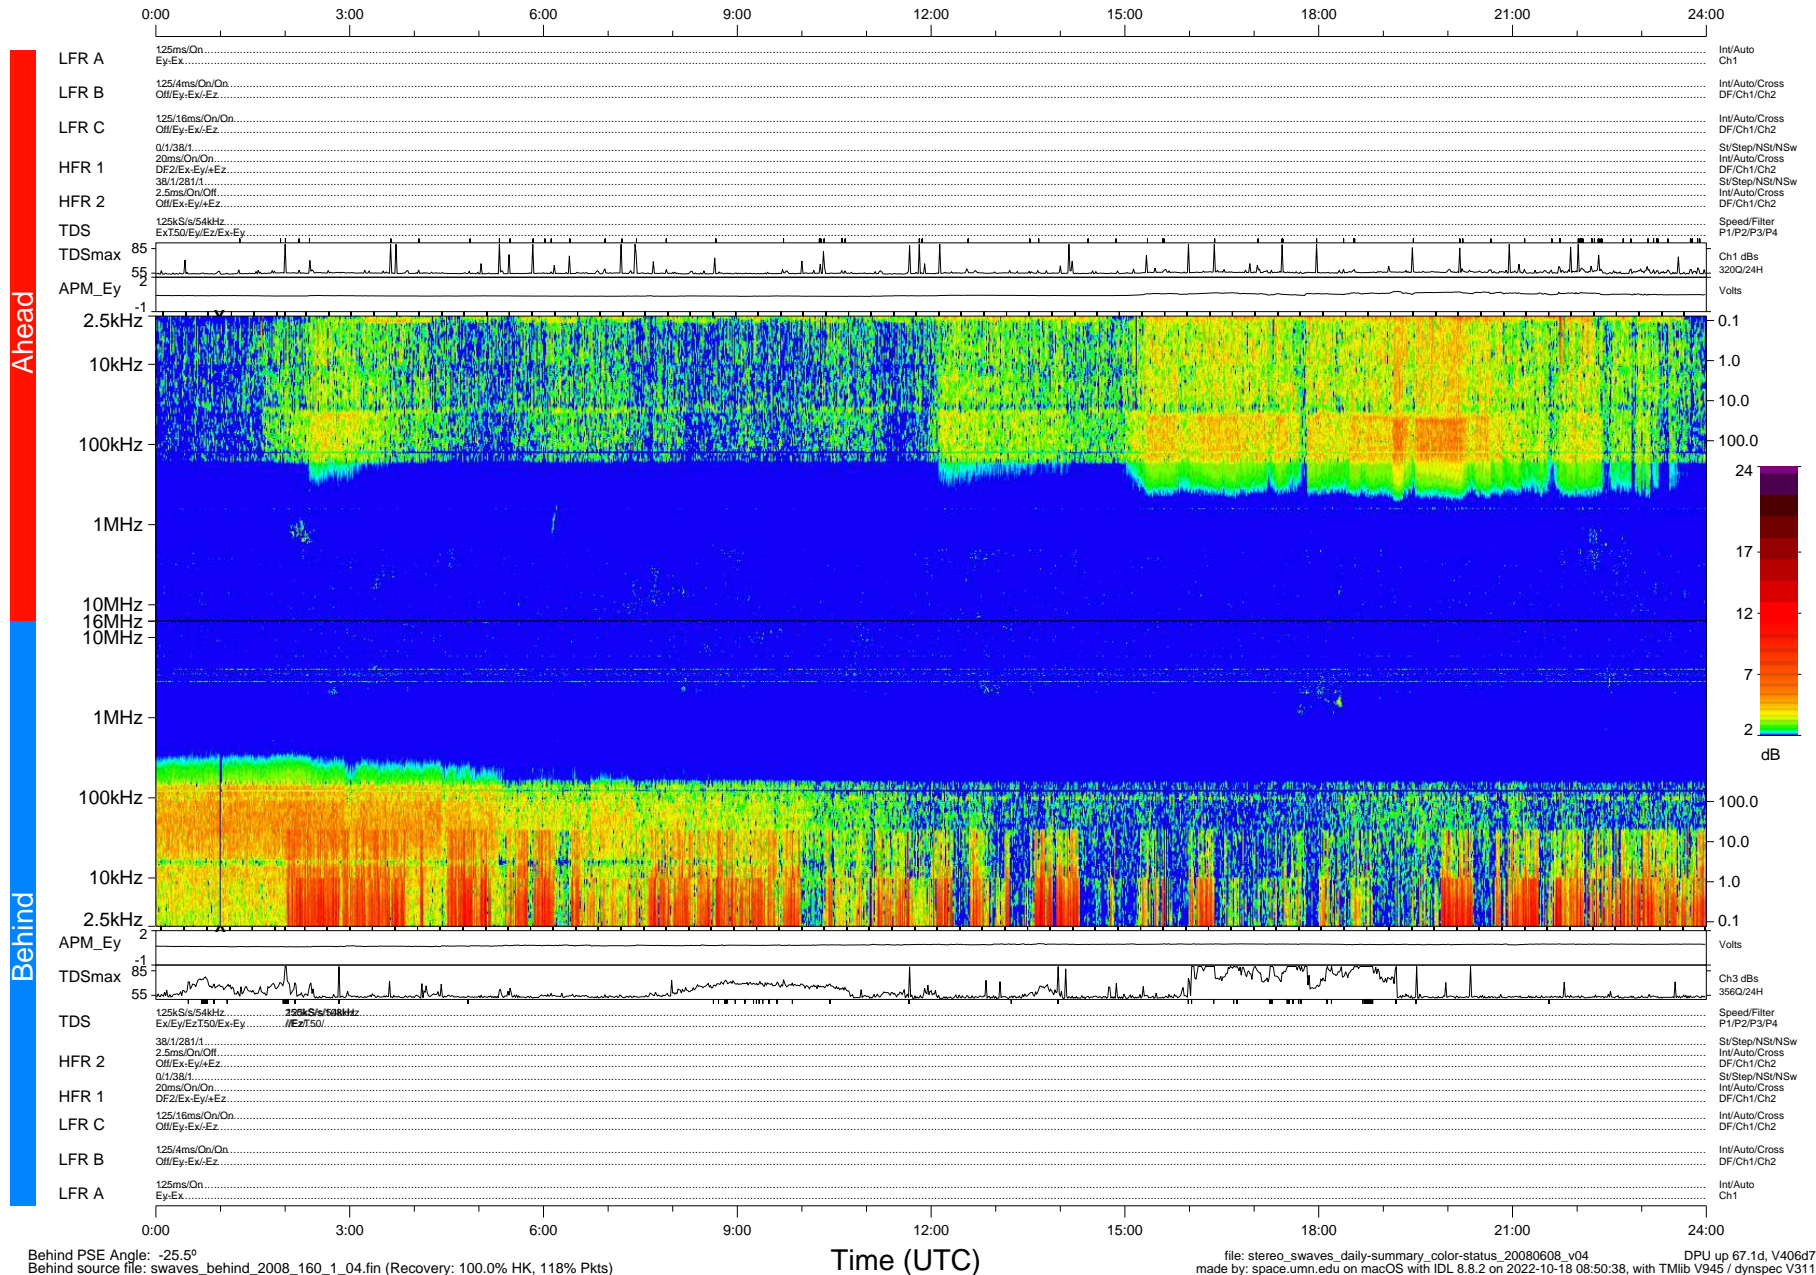

STEREO/WAVES Daily Summary - 08-Jun-2008 (DOY 160)

Ahead source file: swaves_ahead_2008_160_1_04.fin (Recovery: 100.0% HK, 112% Pkts)
Ahead PSE Angle: 29.3°

DPU up 67.4d, V406d6

Behind PSE Angle: -25.5°
Behind source file: swaves_behind_2008_160_1_04.fin (Recovery: 100.0% HK, 118% Pkts)

Time (UTC)