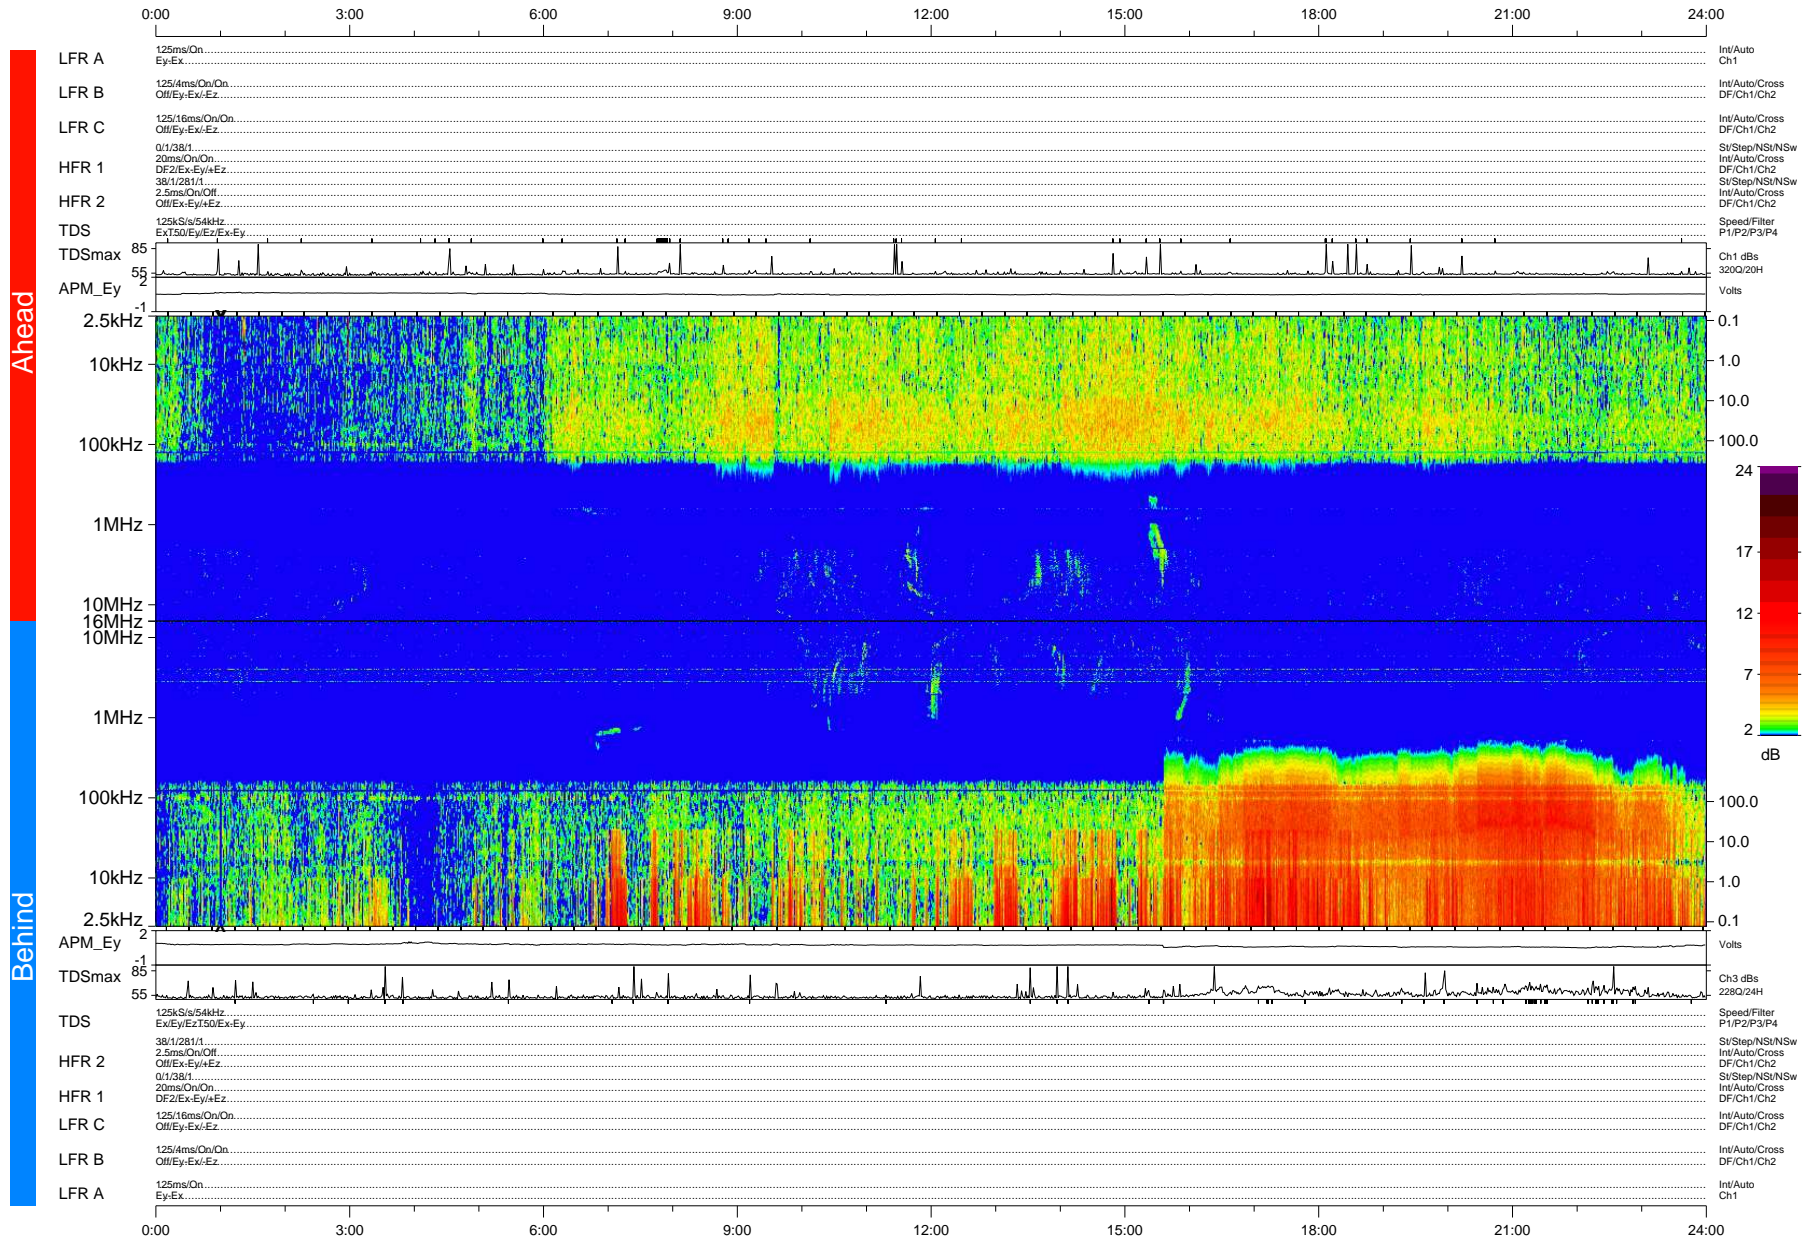

STEREO/WAVES Daily Summary - 06-Jun-2008 (DOY 158)

Ahead source file: swaves_ahead_2008_158_1_04.fin (Recovery: 100.0% HK, 112% Pkts)
 Ahead PSE Angle: 29.1°

DPU up 65.4d, V406d6

Behind PSE Angle: -25.4°
 Behind source file: swaves_behind_2008_158_1_04.fin (Recovery: 100.0% HK, 99% Pkts)

Time (UTC)

file: stereo_swaves_daily-summary_color-status_20080606_v04
 made by: space.umn.edu on macOS with IDL 8.8.2 on 2022-10-18 08:44:56, with Tlib V945 / dynspec V311
 DPU up 65.1d, V406d7