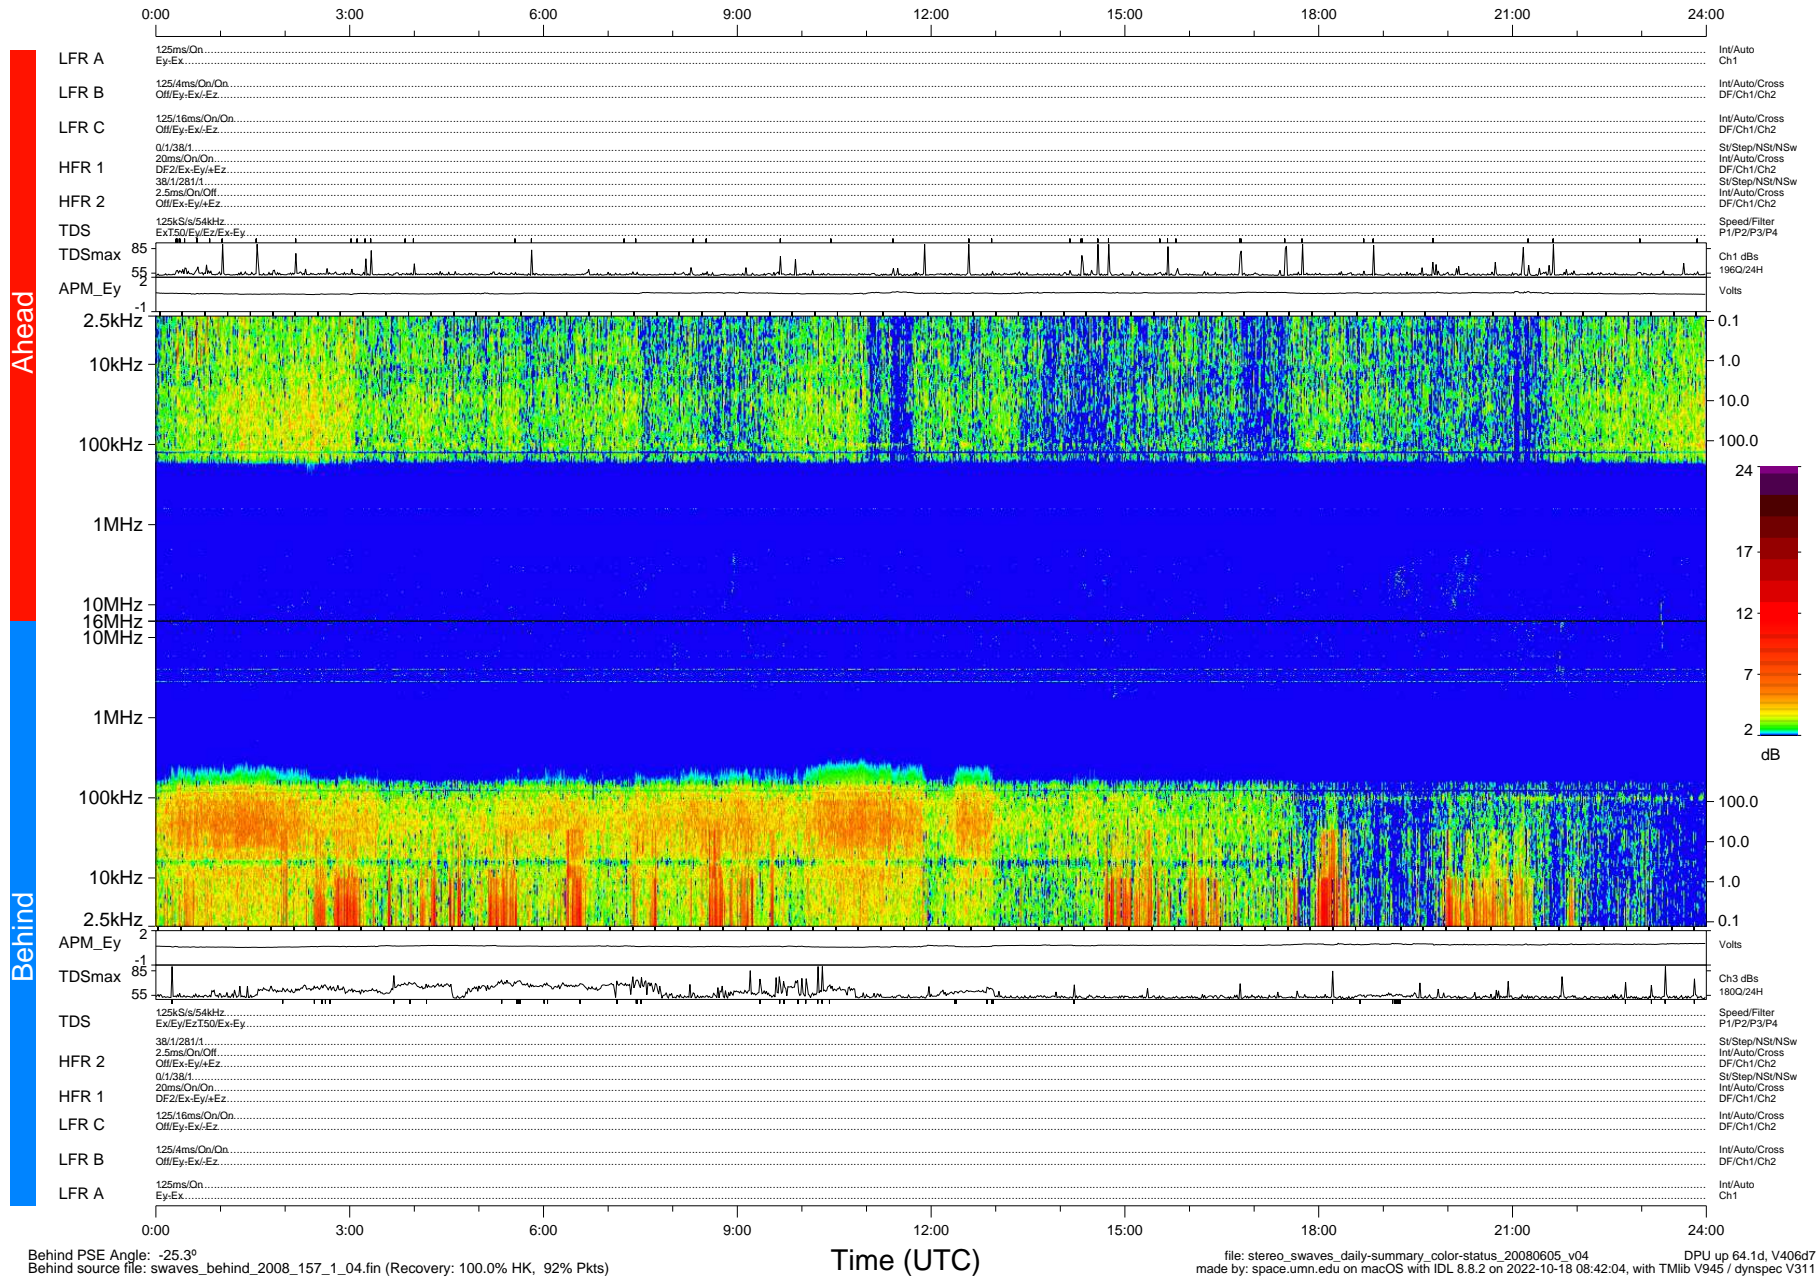

STEREO/WAVES Daily Summary - 05-Jun-2008 (DOY 157)

Ahead source file: swaves_ahead_2008_157_1_04.fin (Recovery: 100.0% HK, 94% Pkts)
Ahead PSE Angle: 29.1°

DPU up 64.4d, V406d6

Behind PSE Angle: -25.3°
Behind source file: swaves_behind_2008_157_1_04.fin (Recovery: 100.0% HK, 92% Pkts)