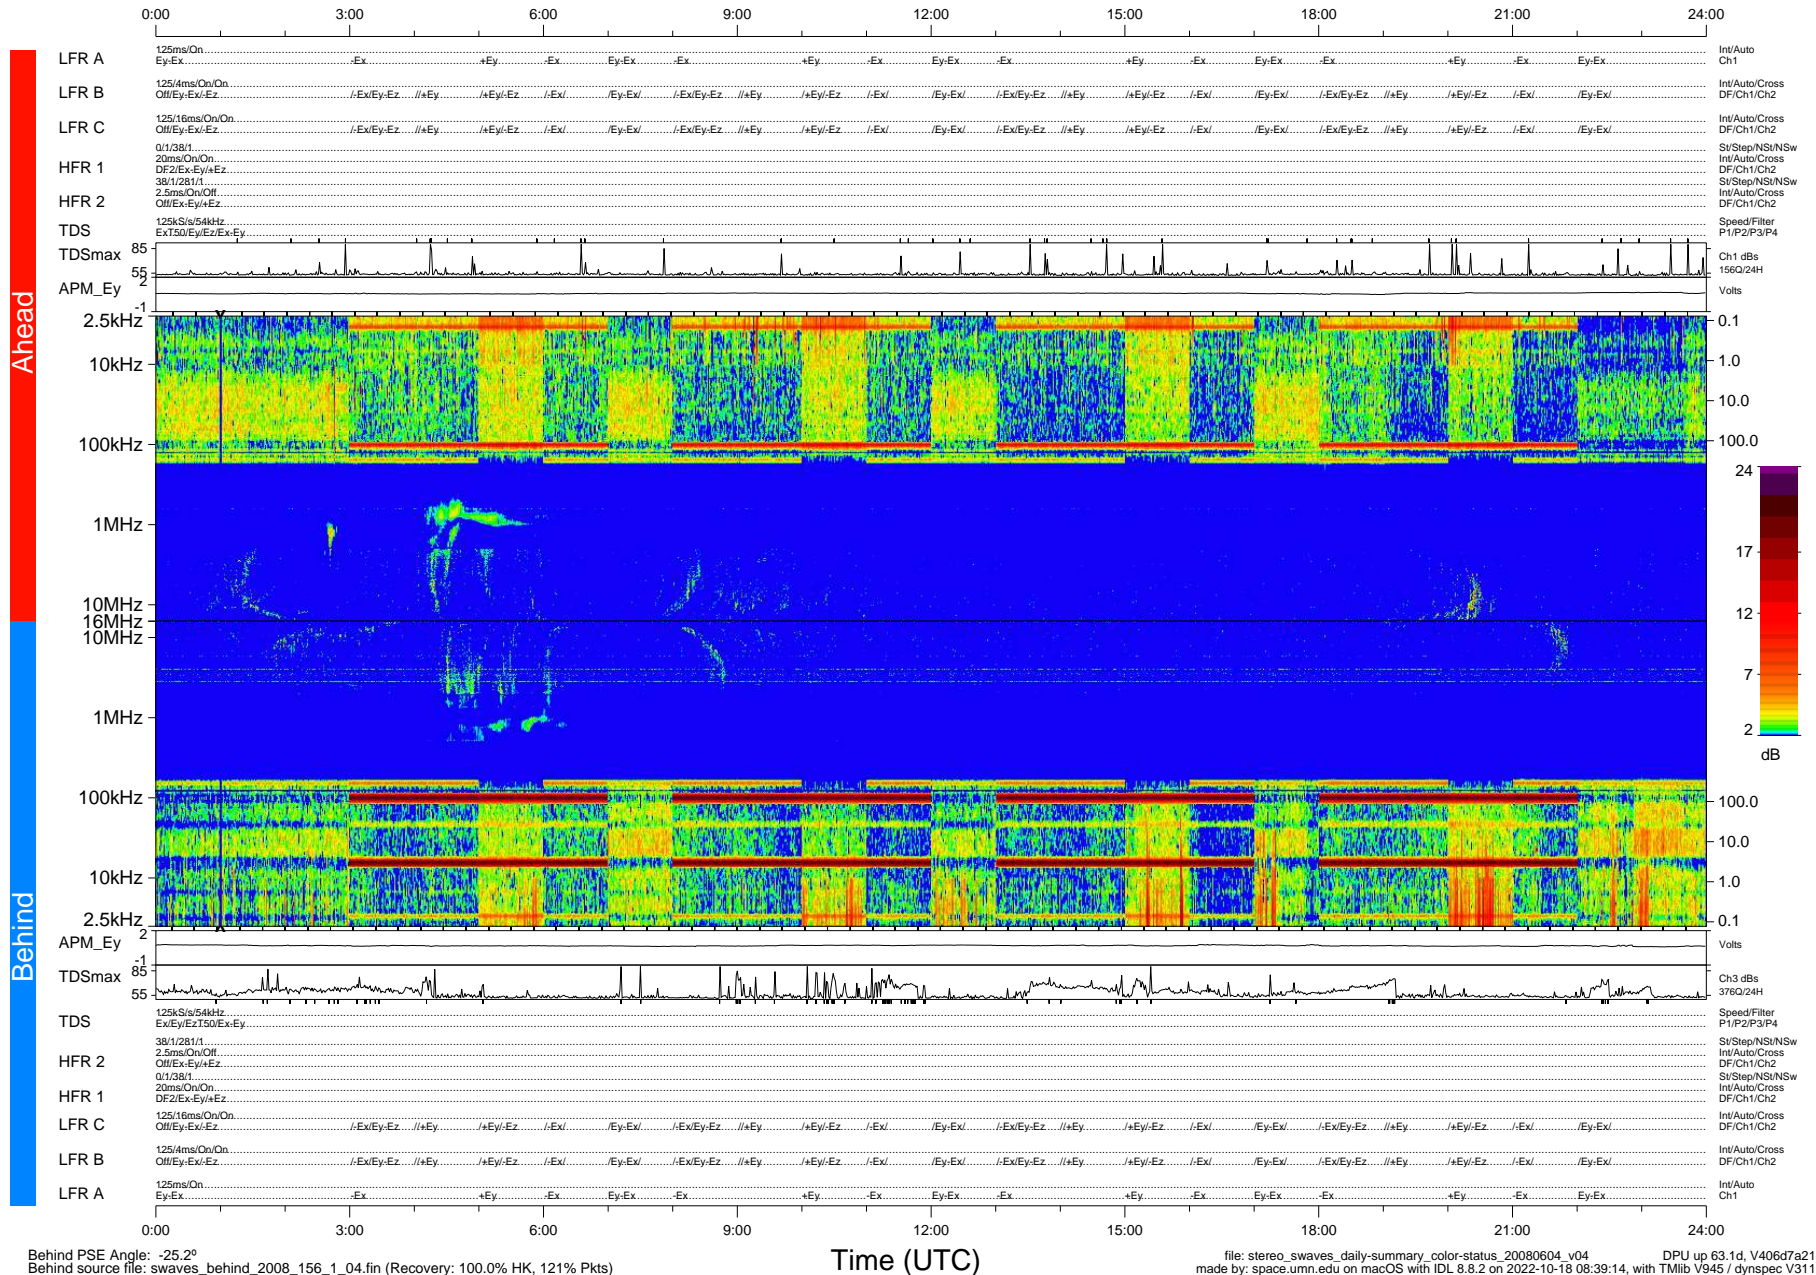

STEREO/WAVES Daily Summary - 04-Jun-2008 (DOY 156)

Ahead source file: swaves_ahead_2008_156_1_04.fin (Recovery: 100.0% HK, 88% Pkts)
Ahead PSE Angle: 29.0°

DPU up 63.4d, V406d6a21

Behind PSE Angle: -25.2°
Behind source file: swaves_behind_2008_156_1_04.fin (Recovery: 100.0% HK, 121% Pkts)

Time (UTC)