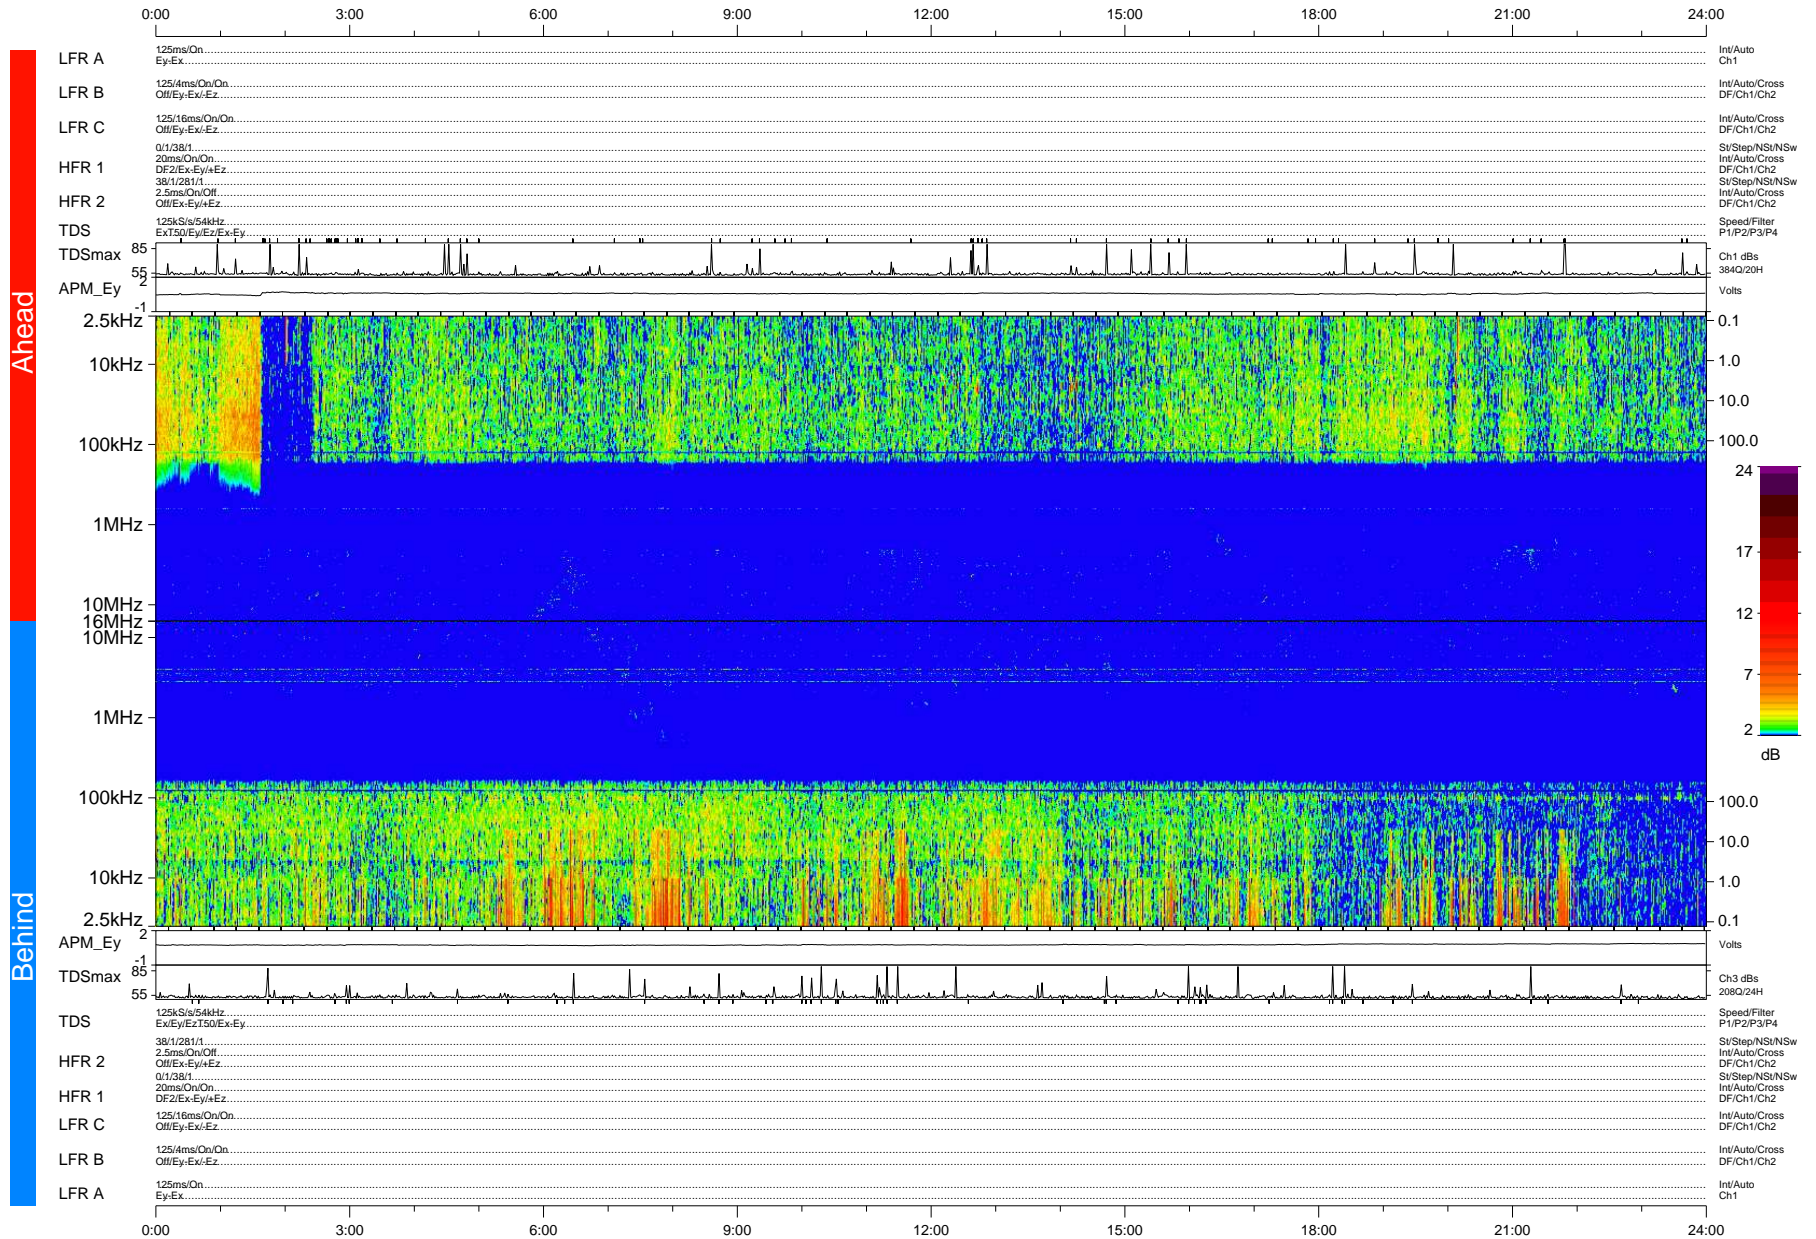

# STEREO/WAVES Daily Summary - 01-Jun-2008 (DOY 153)

Ahead source file: swaves\_ahead\_2008\_153\_1\_04.fin (Recovery: 100.0% HK, 122% Pkts)  
 Ahead PSE Angle: 28.7°

DPU up 60.4d, V406d6

Behind PSE Angle: -25.1°  
 Behind source file: swaves\_behind\_2008\_153\_1\_04.fin (Recovery: 100.0% HK, 96% Pkts)

Time (UTC)

file: stereo\_swaves\_daily-summary\_color-status\_20080601\_v04  
 made by: space.umn.edu on macOS with IDL 8.8.2 on 2022-10-18 08:30:39, with TMLib V945 / dynspec V311  
 DPU up 60.1d, V406d7