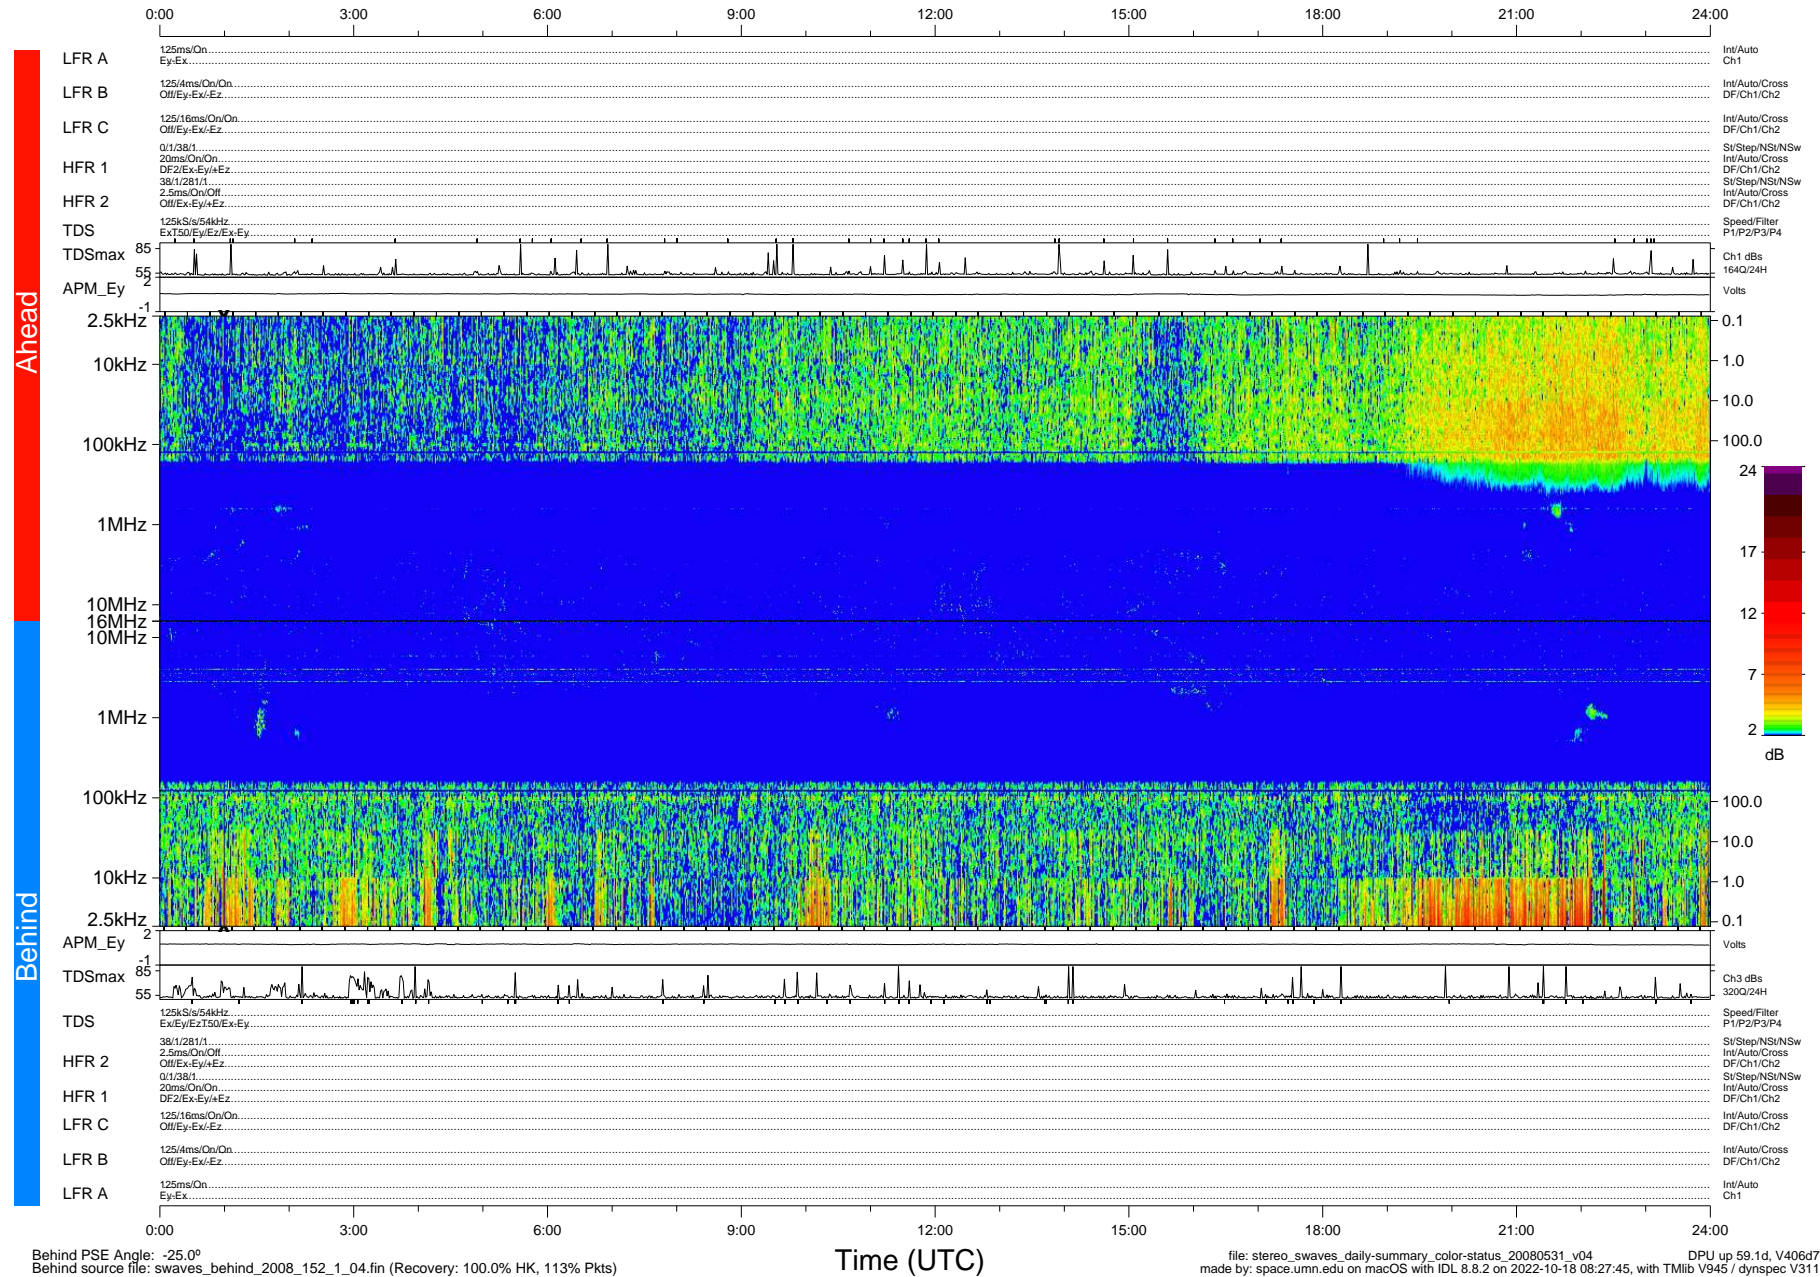

STEREO/WAVES Daily Summary - 31-May-2008 (DOY 152)

Ahead source file: swaves_ahead_2008_152_1_04.fin (Recovery: 100.0% HK, 90% Pkts)
 Ahead PSE Angle: 28.6°

DPU up 59.4d, V406d6

Behind PSE Angle: -25.0°
 Behind source file: swaves_behind_2008_152_1_04.fin (Recovery: 100.0% HK, 113% Pkts)

file: stereo_swaves_daily-summary_color-status_20080531_v04
 made by: space.umn.edu on macOS with IDL 8.8.2 on 2022-10-18 08:27:45, with TMLib V945 / dynspec V311

DPU up 59.1d, V406d7