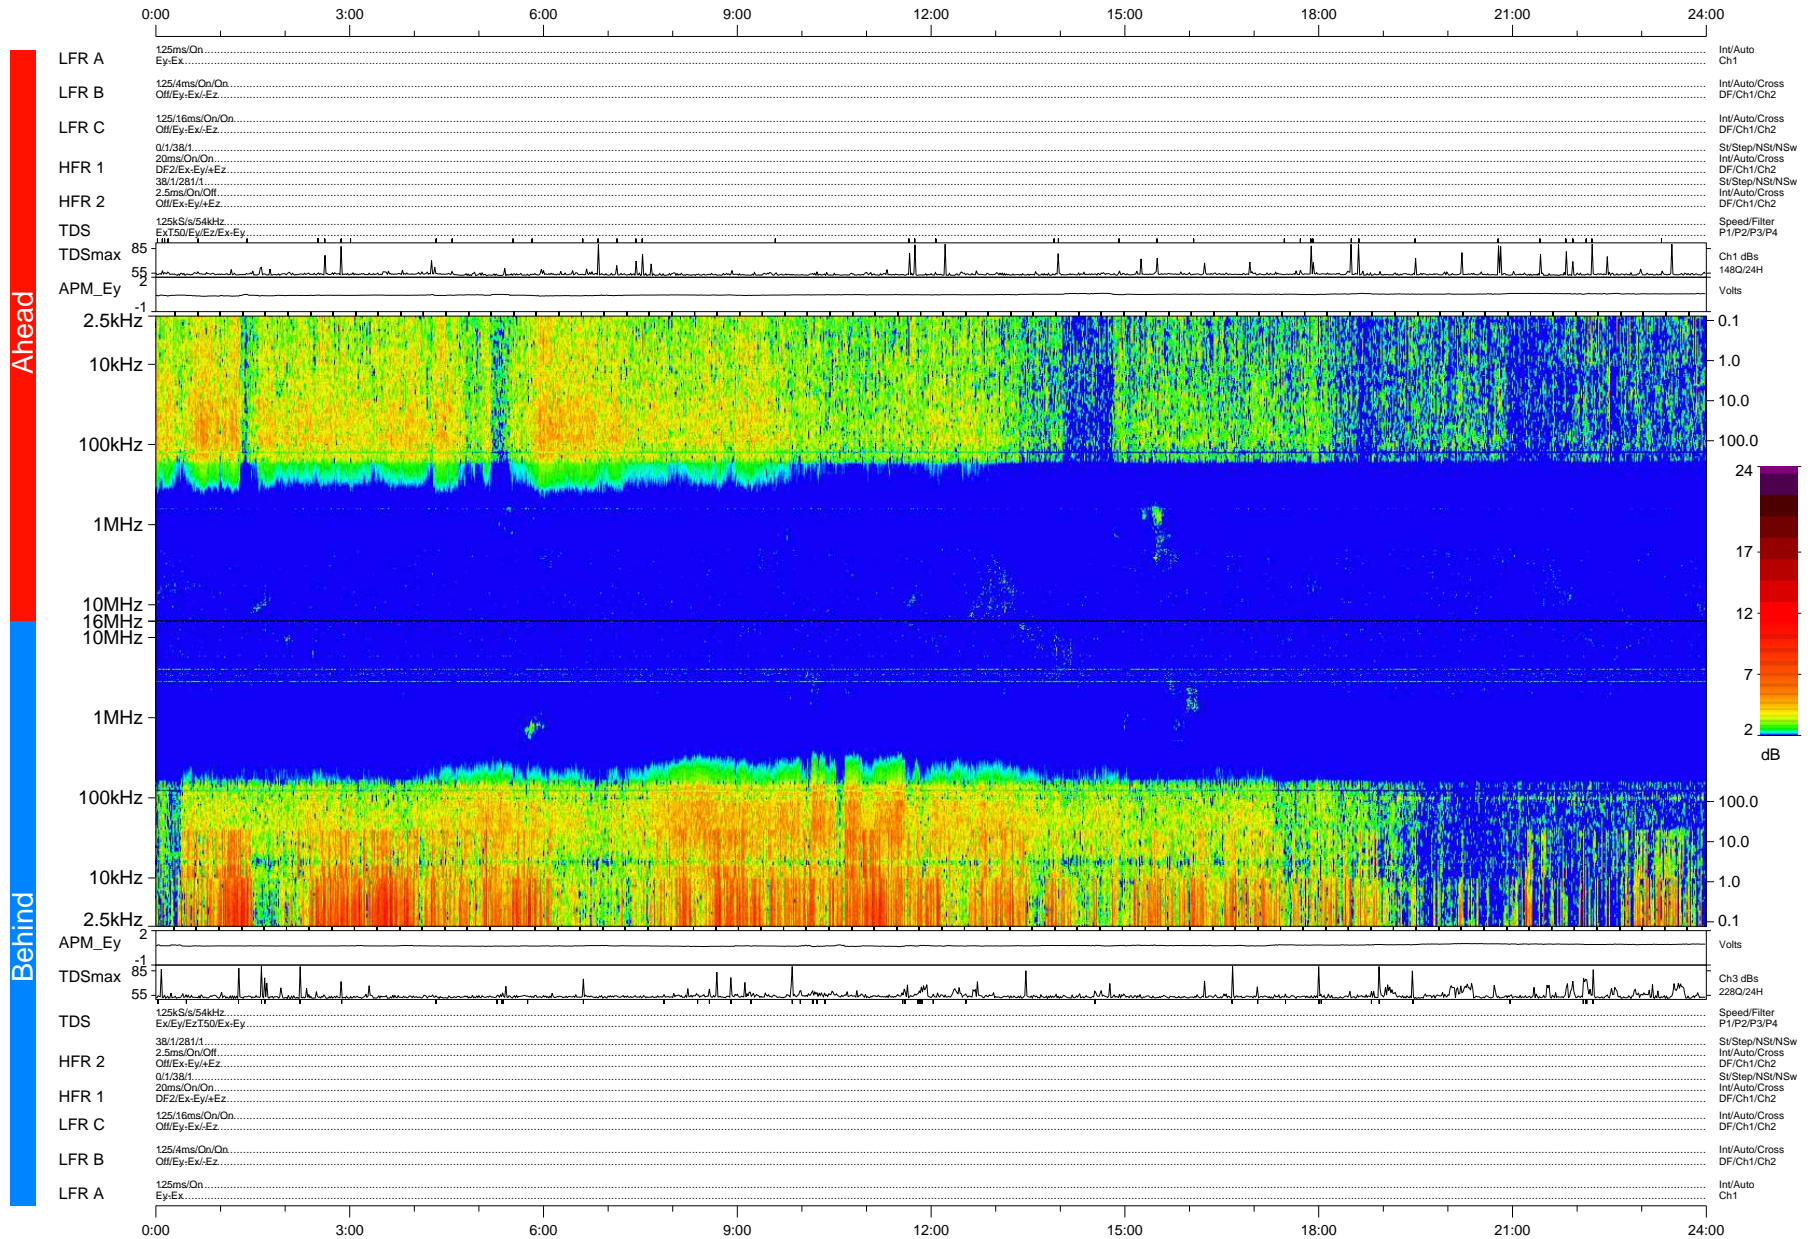

STEREO/WAVES Daily Summary - 30-May-2008 (DOY 151)

Ahead source file: swaves_ahead_2008_151_1_04.fin (Recovery: 100.0% HK, 87% Pkts)
 Ahead PSE Angle: 28.4°

DPU up 58.4d, V406d6

Behind PSE Angle: -25.0°
 Behind source file: swaves_behind_2008_151_1_04.fin (Recovery: 100.0% HK, 99% Pkts)

Time (UTC)

file: stereo_swaves_daily-summary_color-status_20080530_v04
 made by: space.umn.edu on macOS with IDL 8.8.2 on 2022-10-18 08:24:55, with TMLib V945 / dynspec V311
 DPU up 58.1d, V406d7