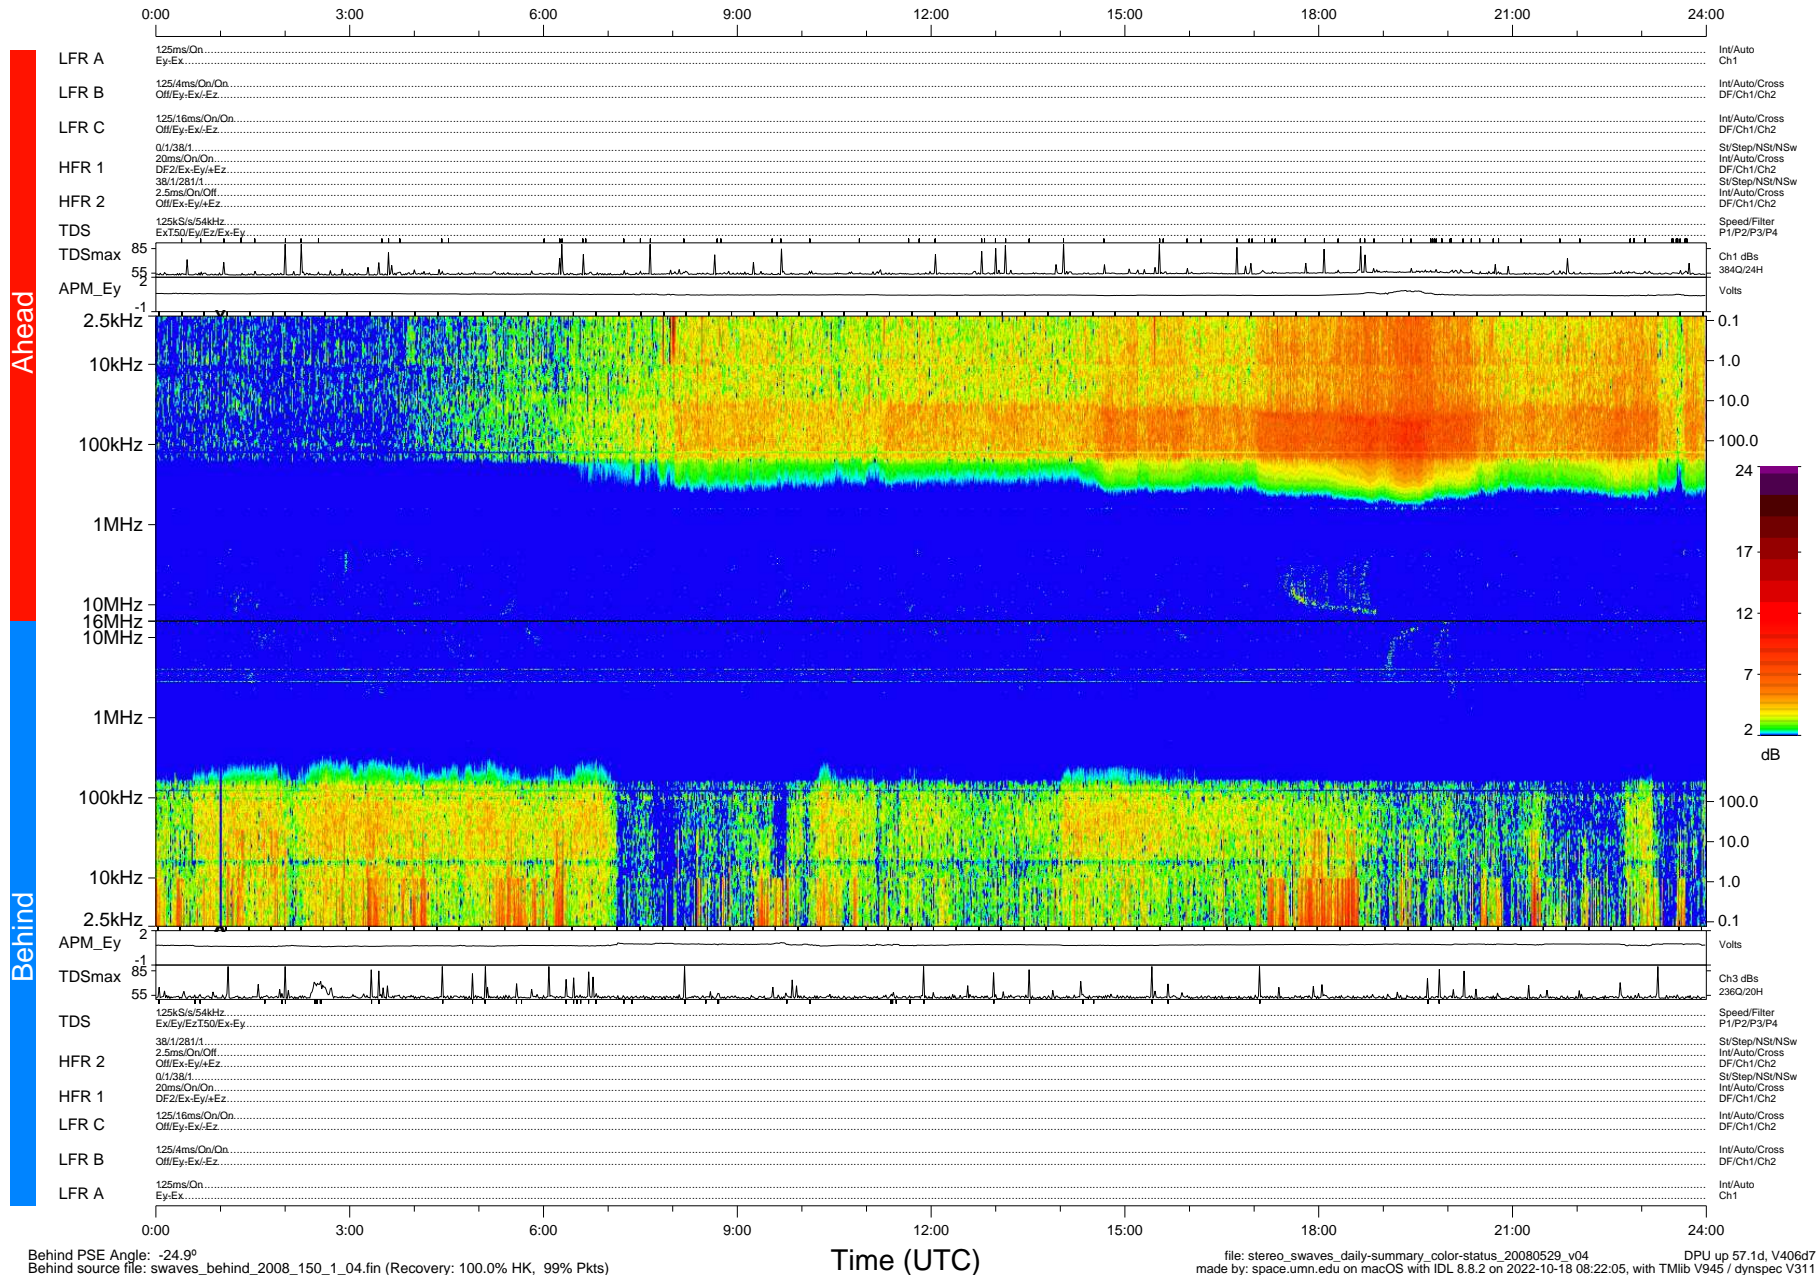

STEREO/WAVES Daily Summary - 29-May-2008 (DOY 150)

Ahead source file: swaves_ahead_2008_150_1_04.fin (Recovery: 100.0% HK, 122% Pkts)
Ahead PSE Angle: 28.4°

DPU up 57.4d, V406d6

Behind PSE Angle: -24.9°
Behind source file: swaves_behind_2008_150_1_04.fin (Recovery: 100.0% HK, 99% Pkts)