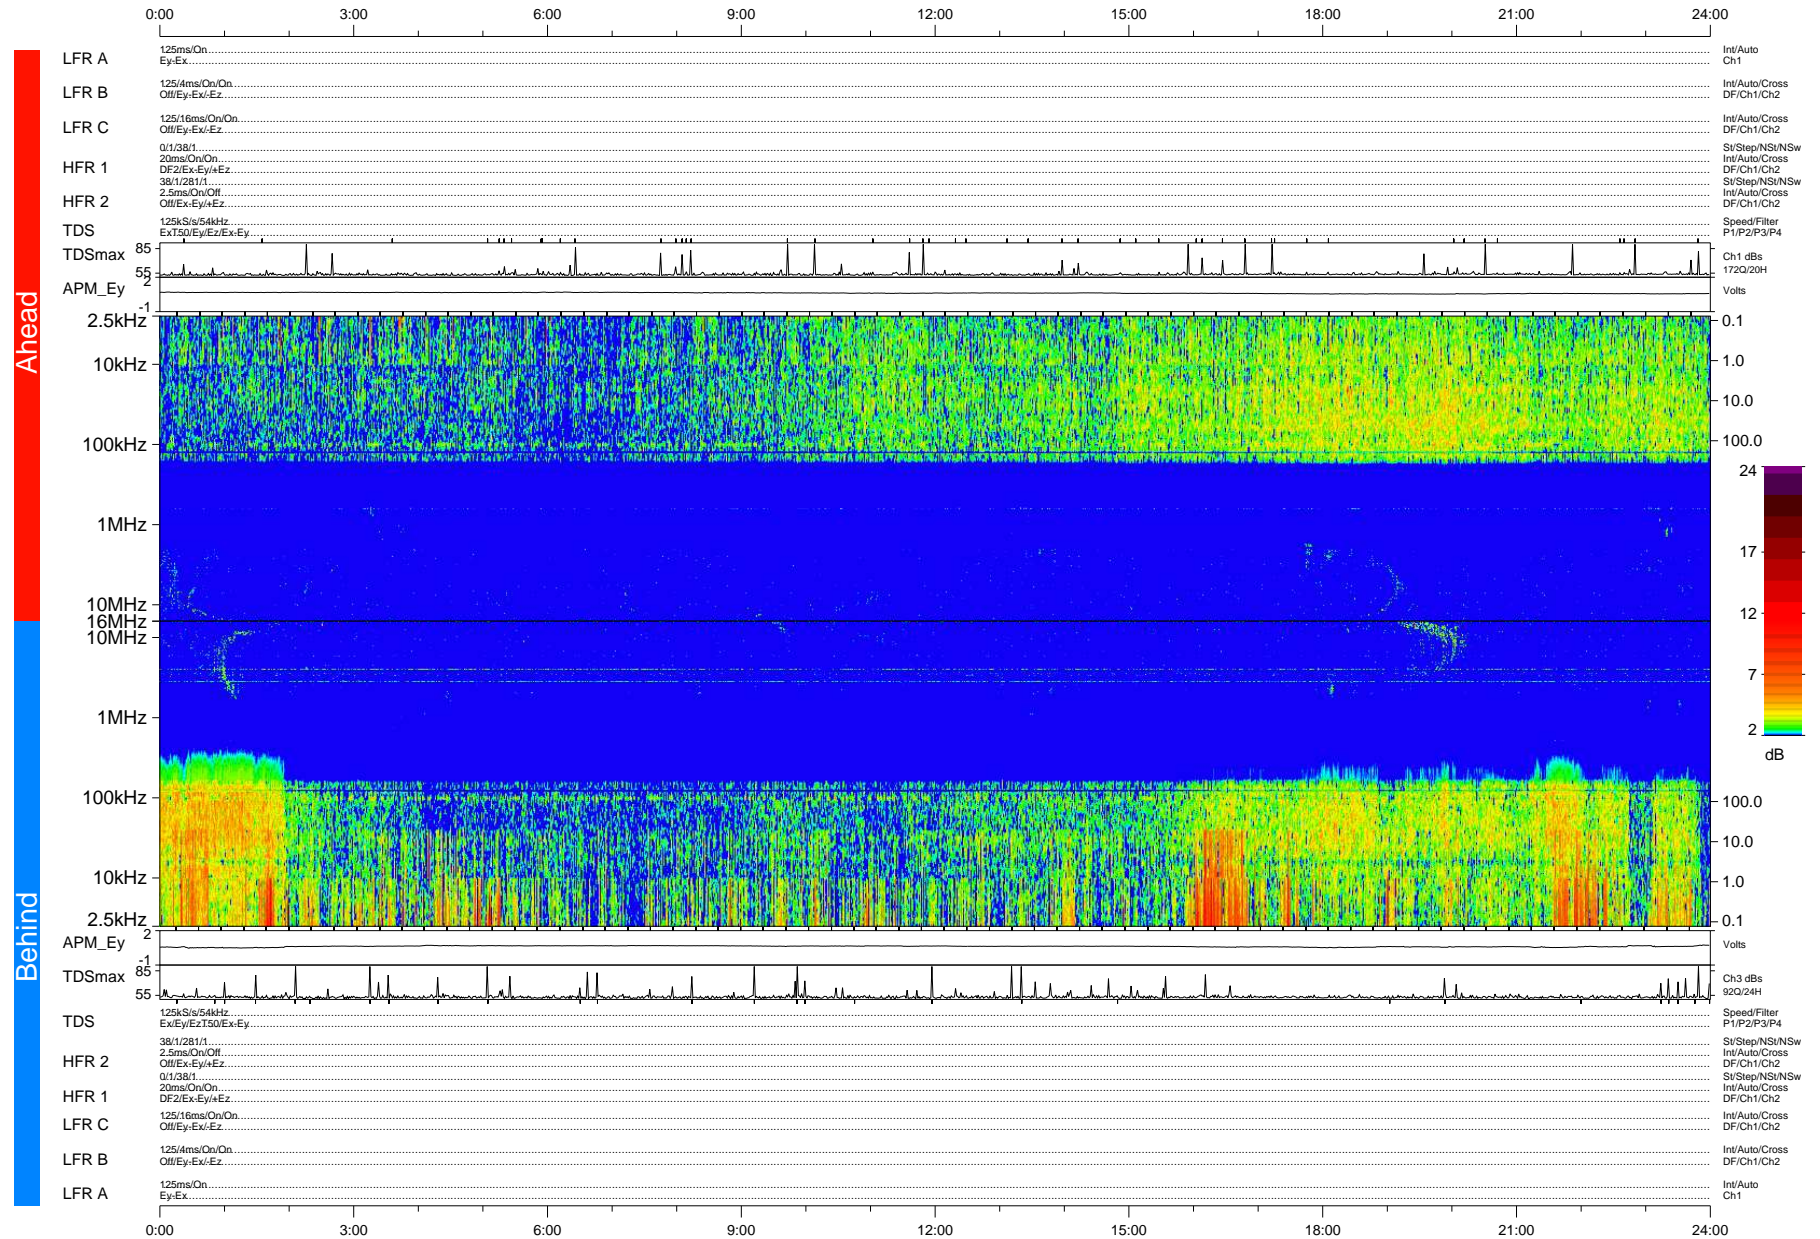

STEREO/WAVES Daily Summary - 28-May-2008 (DOY 149)

Ahead source file: swaves_ahead_2008_149_1_04.fin (Recovery: 100.0% HK, 90% Pkts)
 Ahead PSE Angle: 28.3°

DPU up 56.4d, V406d6

Behind PSE Angle: -24.9°
 Behind source file: swaves_behind_2008_149_1_04.fin (Recovery: 100.0% HK, 79% Pkts)

Time (UTC)

file: stereo_swaves_daily-summary_color-status_20080528_v04
 made by: space.umn.edu on macOS with IDL 8.8.2 on 2022-10-18 08:19:13, with TMLib V945 / dynspec V311
 DPU up 56.1d, V406d7