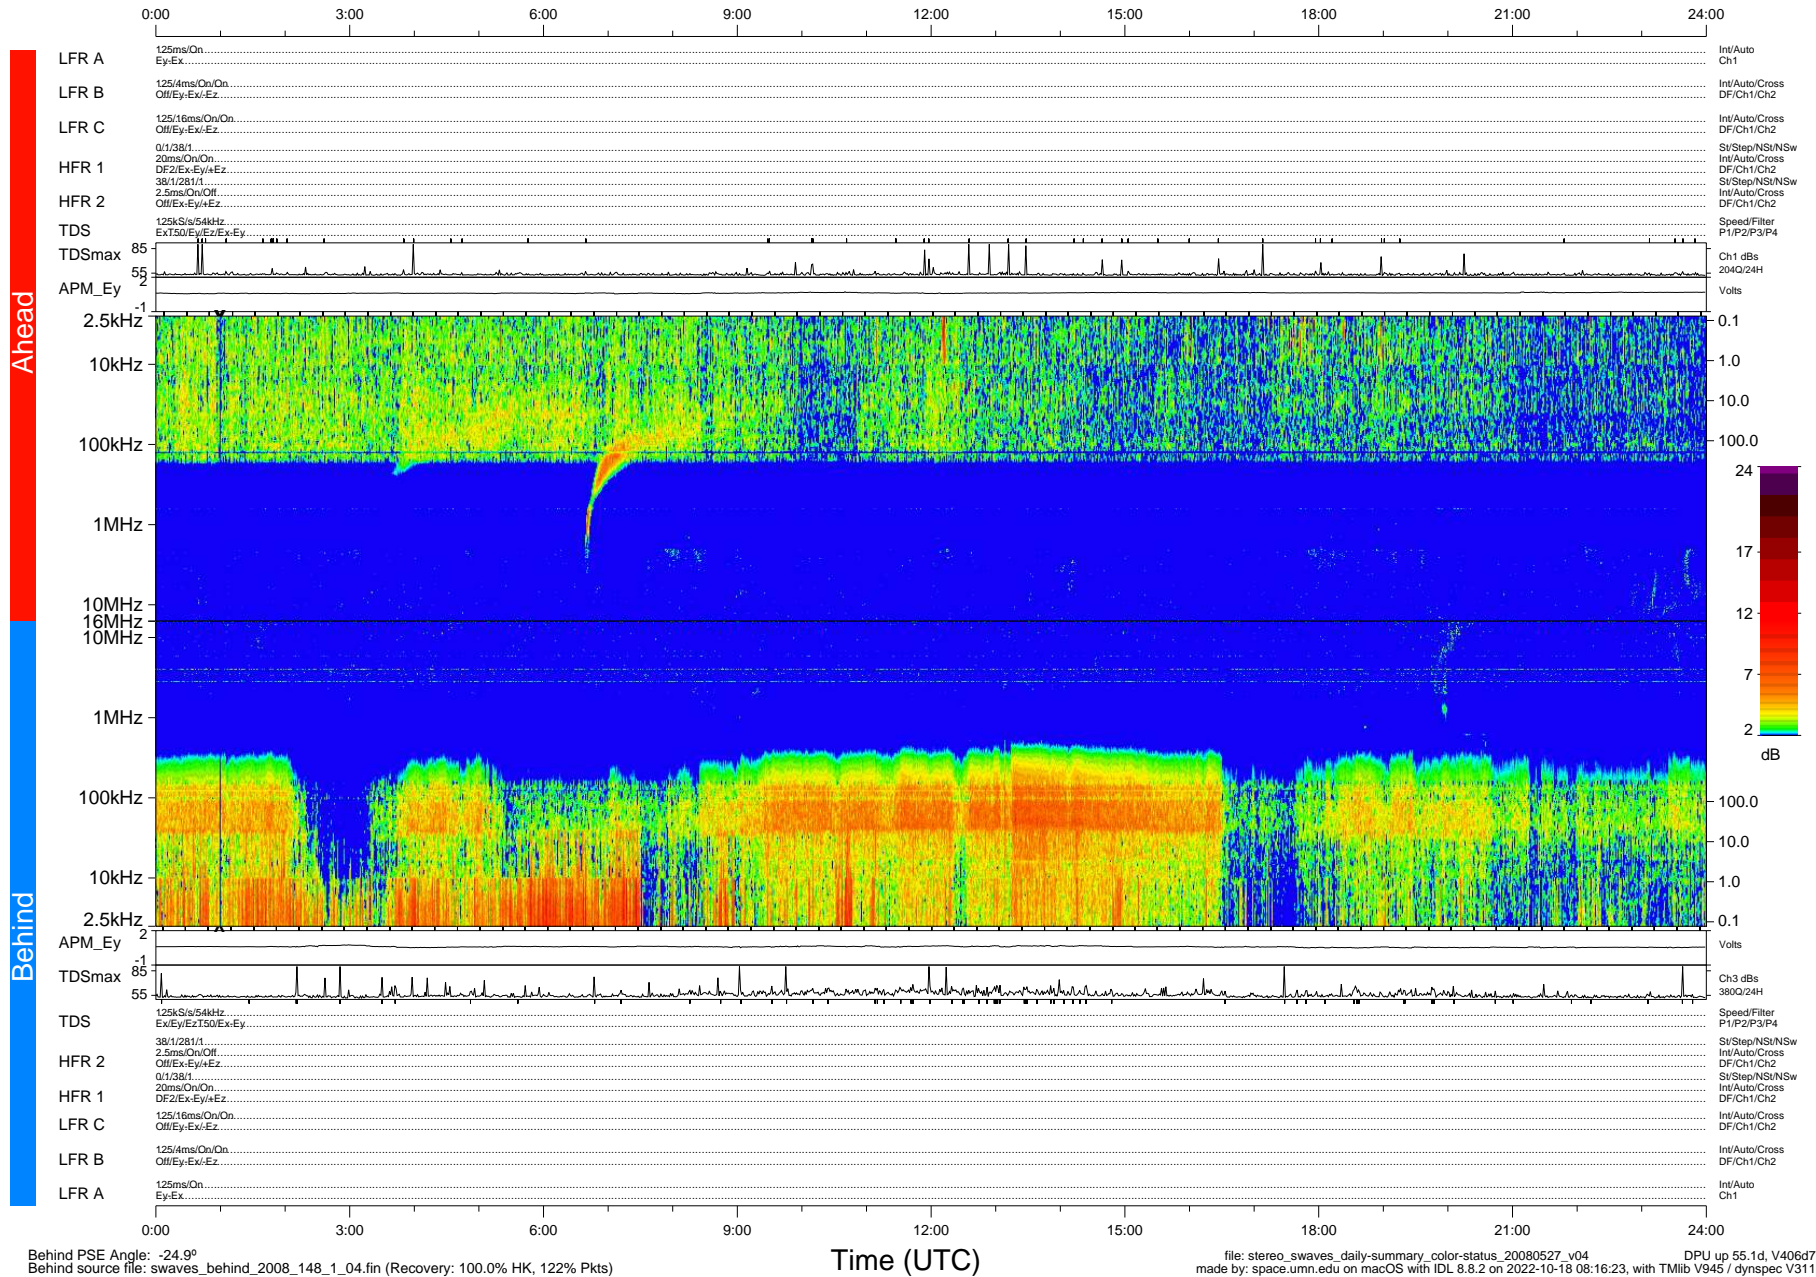

STEREO/WAVES Daily Summary - 27-May-2008 (DOY 148)

Ahead source file: swaves_ahead_2008_148_1_04.fin (Recovery: 100.0% HK, 96% Pkts)
Ahead PSE Angle: 28.2°

DPU up 55.4d, V406d6

Behind PSE Angle: -24.9°
Behind source file: swaves_behind_2008_148_1_04.fin (Recovery: 100.0% HK, 122% Pkts)

Time (UTC)