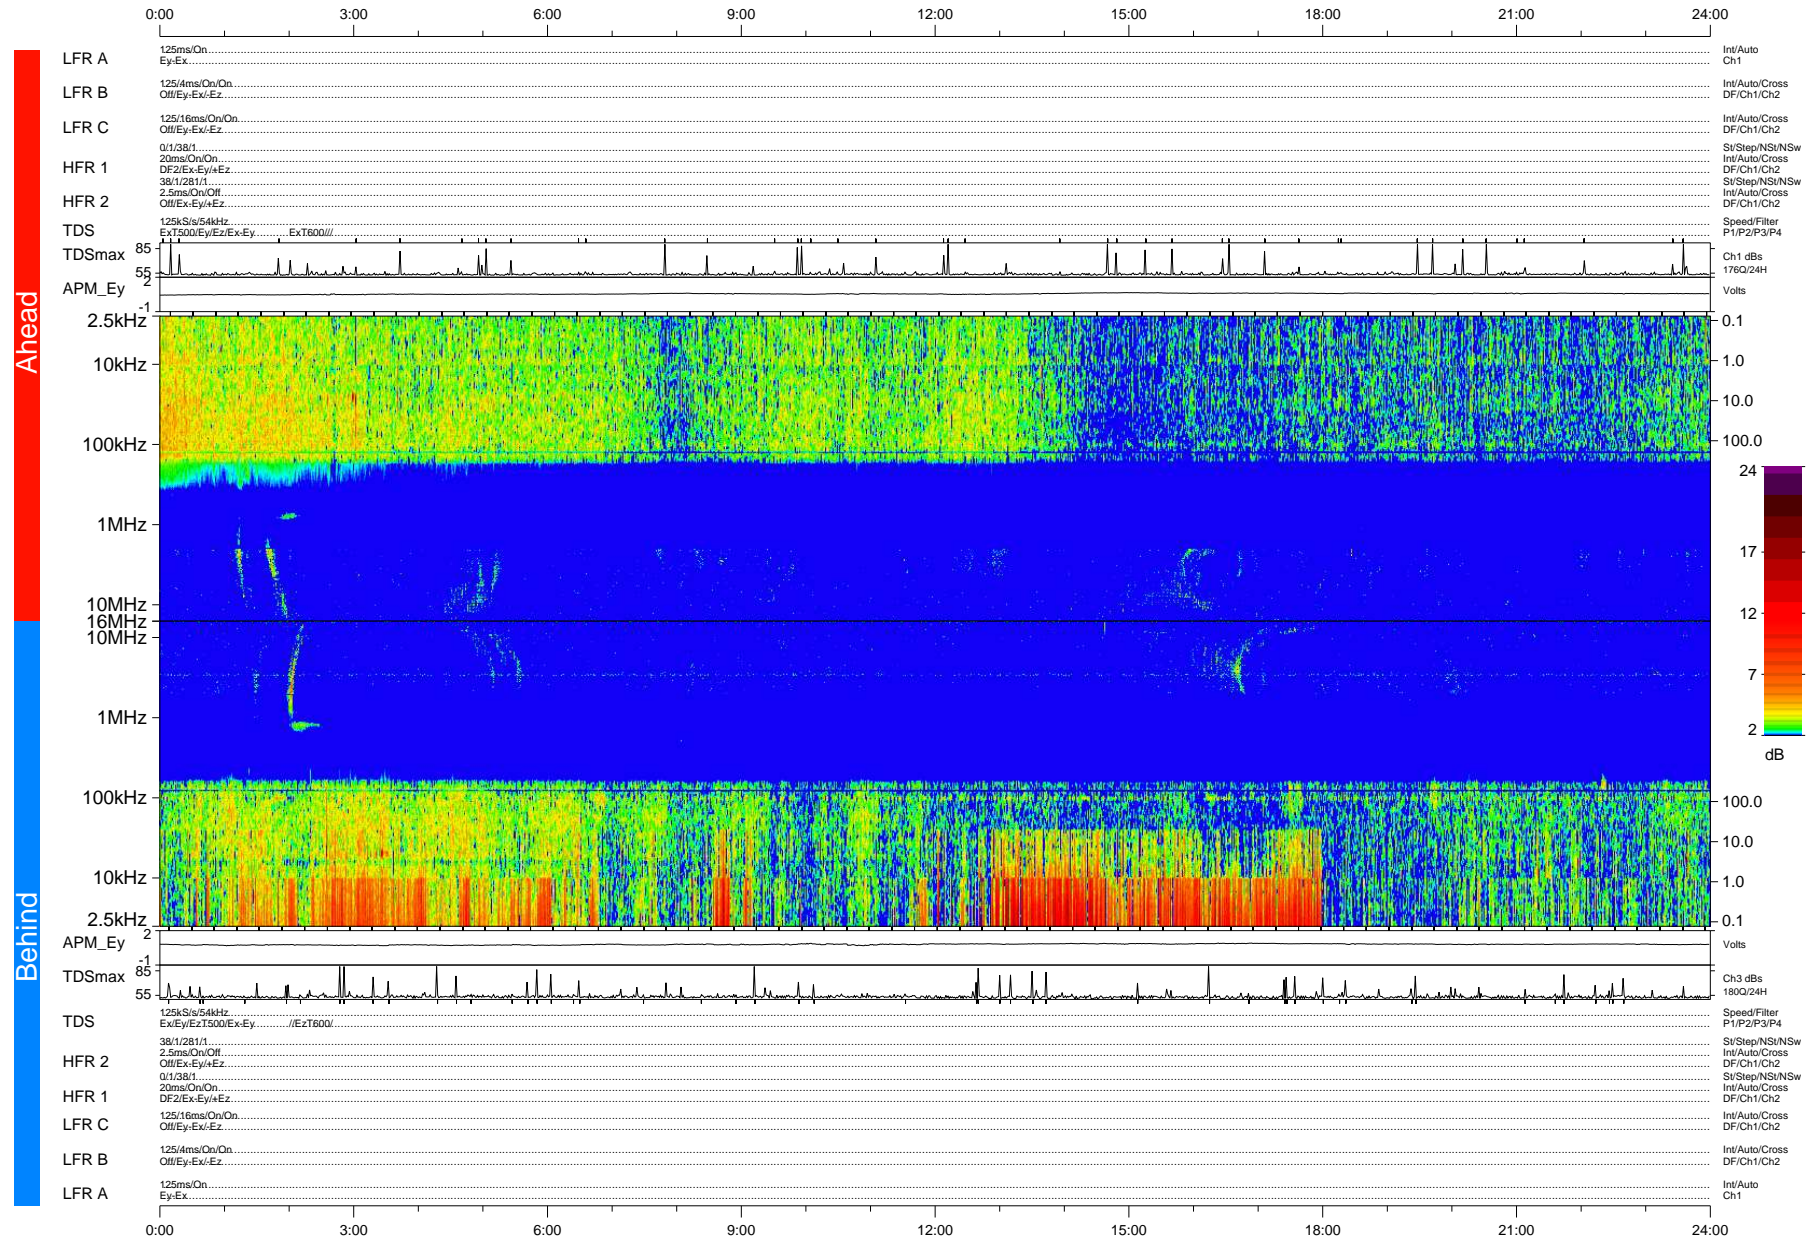

STEREO/WAVES Daily Summary - 22-May-2008 (DOY 143)

Ahead source file: swaves_ahead_2008_143_1_04.fin (Recovery: 100.0% HK, 92% Pkts)
 Ahead PSE Angle: 27.7°

DPU up 50.4d, V406d6a20

Behind PSE Angle: -24.7°
 Behind source file: swaves_behind_2008_143_1_06.fin (Recovery: 100.0% HK, 92% Pkts)

Time (UTC)

file: stereo_swaves_daily-summary_color-status_20080522_v04
 DPU up 50.1d, V406d7a20
 made by: space.umn.edu on macOS with IDL 8.8.2 on 2022-10-18 08:02:06, with TMLib V945 / dynspec V311