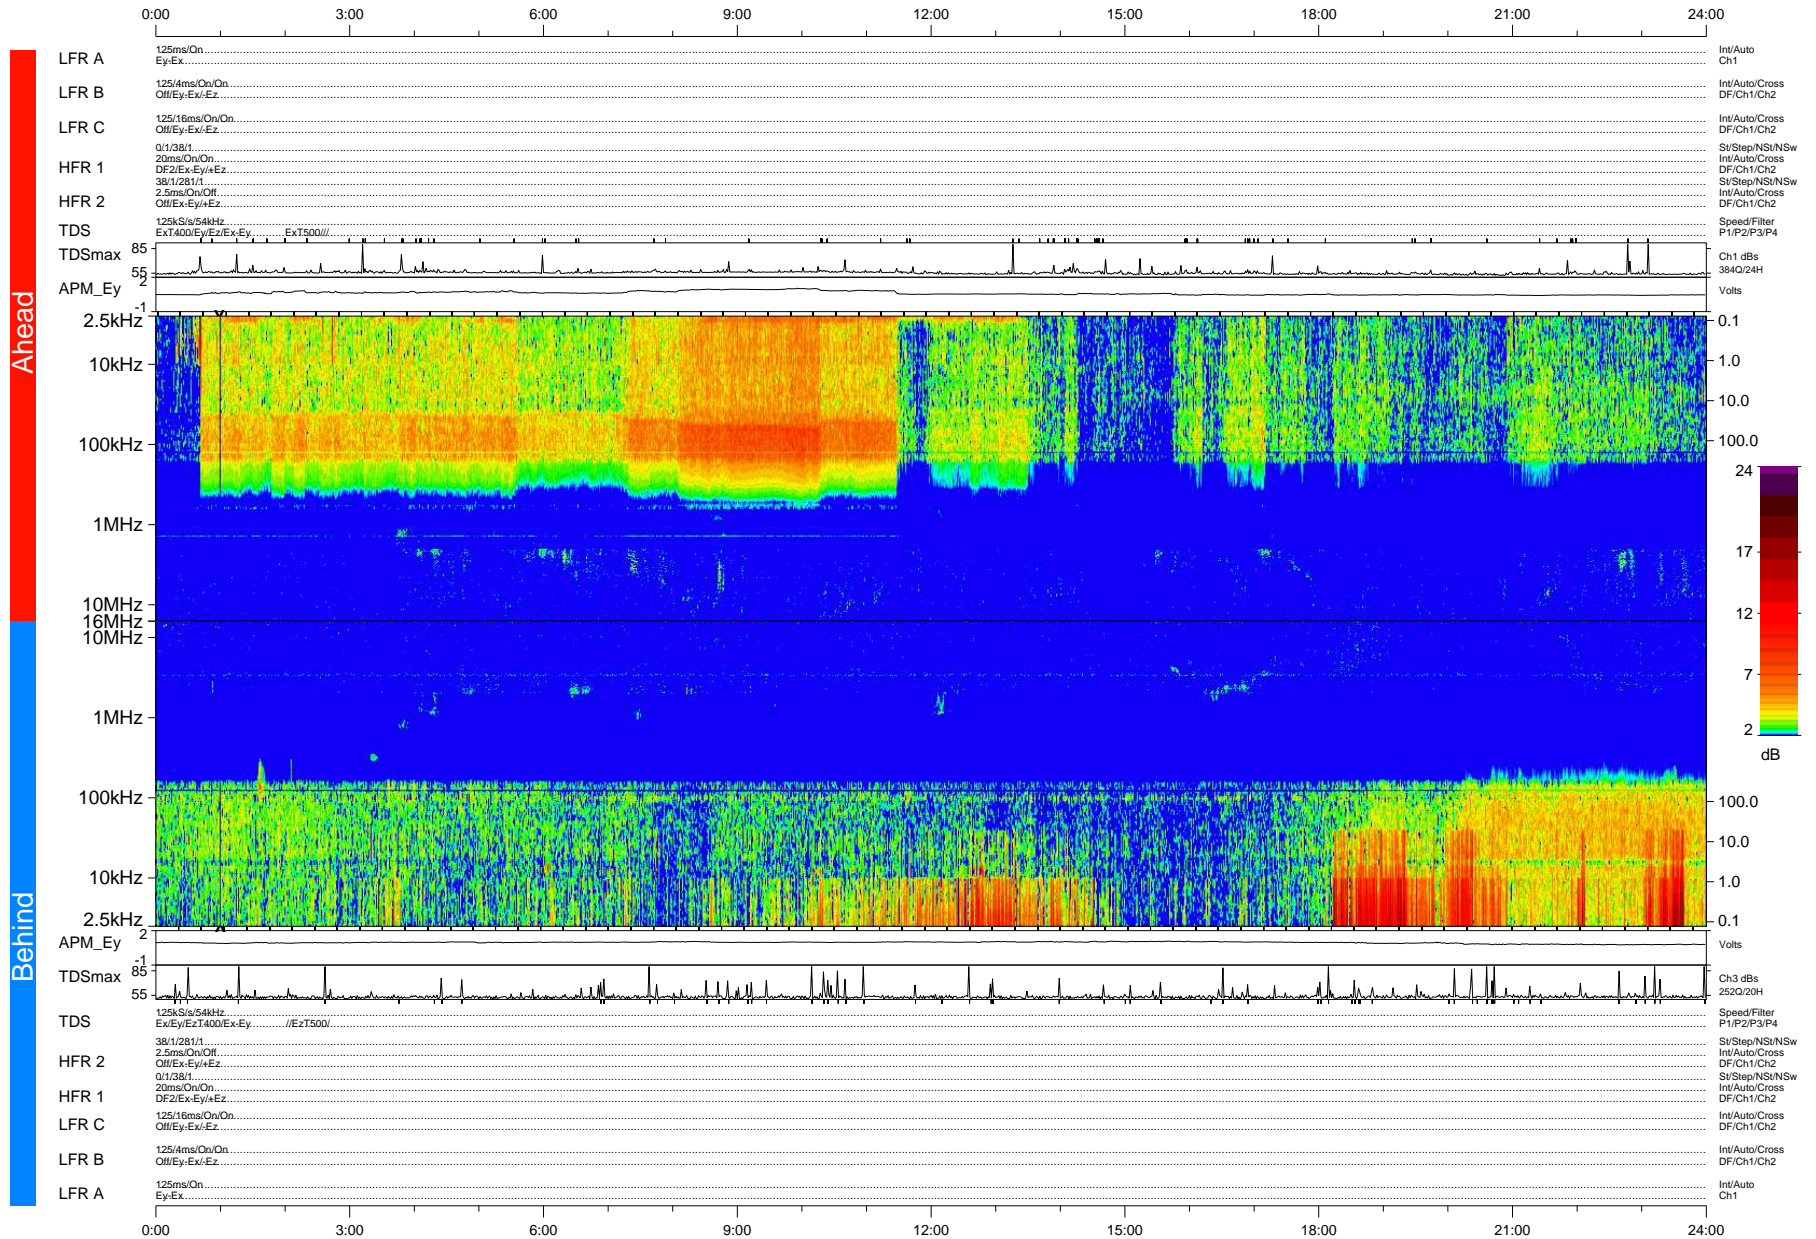

STEREO/WAVES Daily Summary - 21-May-2008 (DOY 142)

Ahead source file: swaves_ahead_2008_142_1_04.fin (Recovery: 100.0% HK, 122% Pkts)
 Ahead PSE Angle: 27.6°

DPU up 49.4d, V406d6a20

Behind PSE Angle: -24.6°
 Behind source file: swaves_behind_2008_142_1_06.fin (Recovery: 100.1% HK, 102% Pkts)

Time (UTC)

file: stereo_swaves_daily-summary_color-status_20080521_v04 DPU up 49.1d, V406d7a20
 made by: space.umn.edu on macOS with IDL 8.8.2 on 2022-10-18 07:59:16, with Tlib V945 / dynspec V311