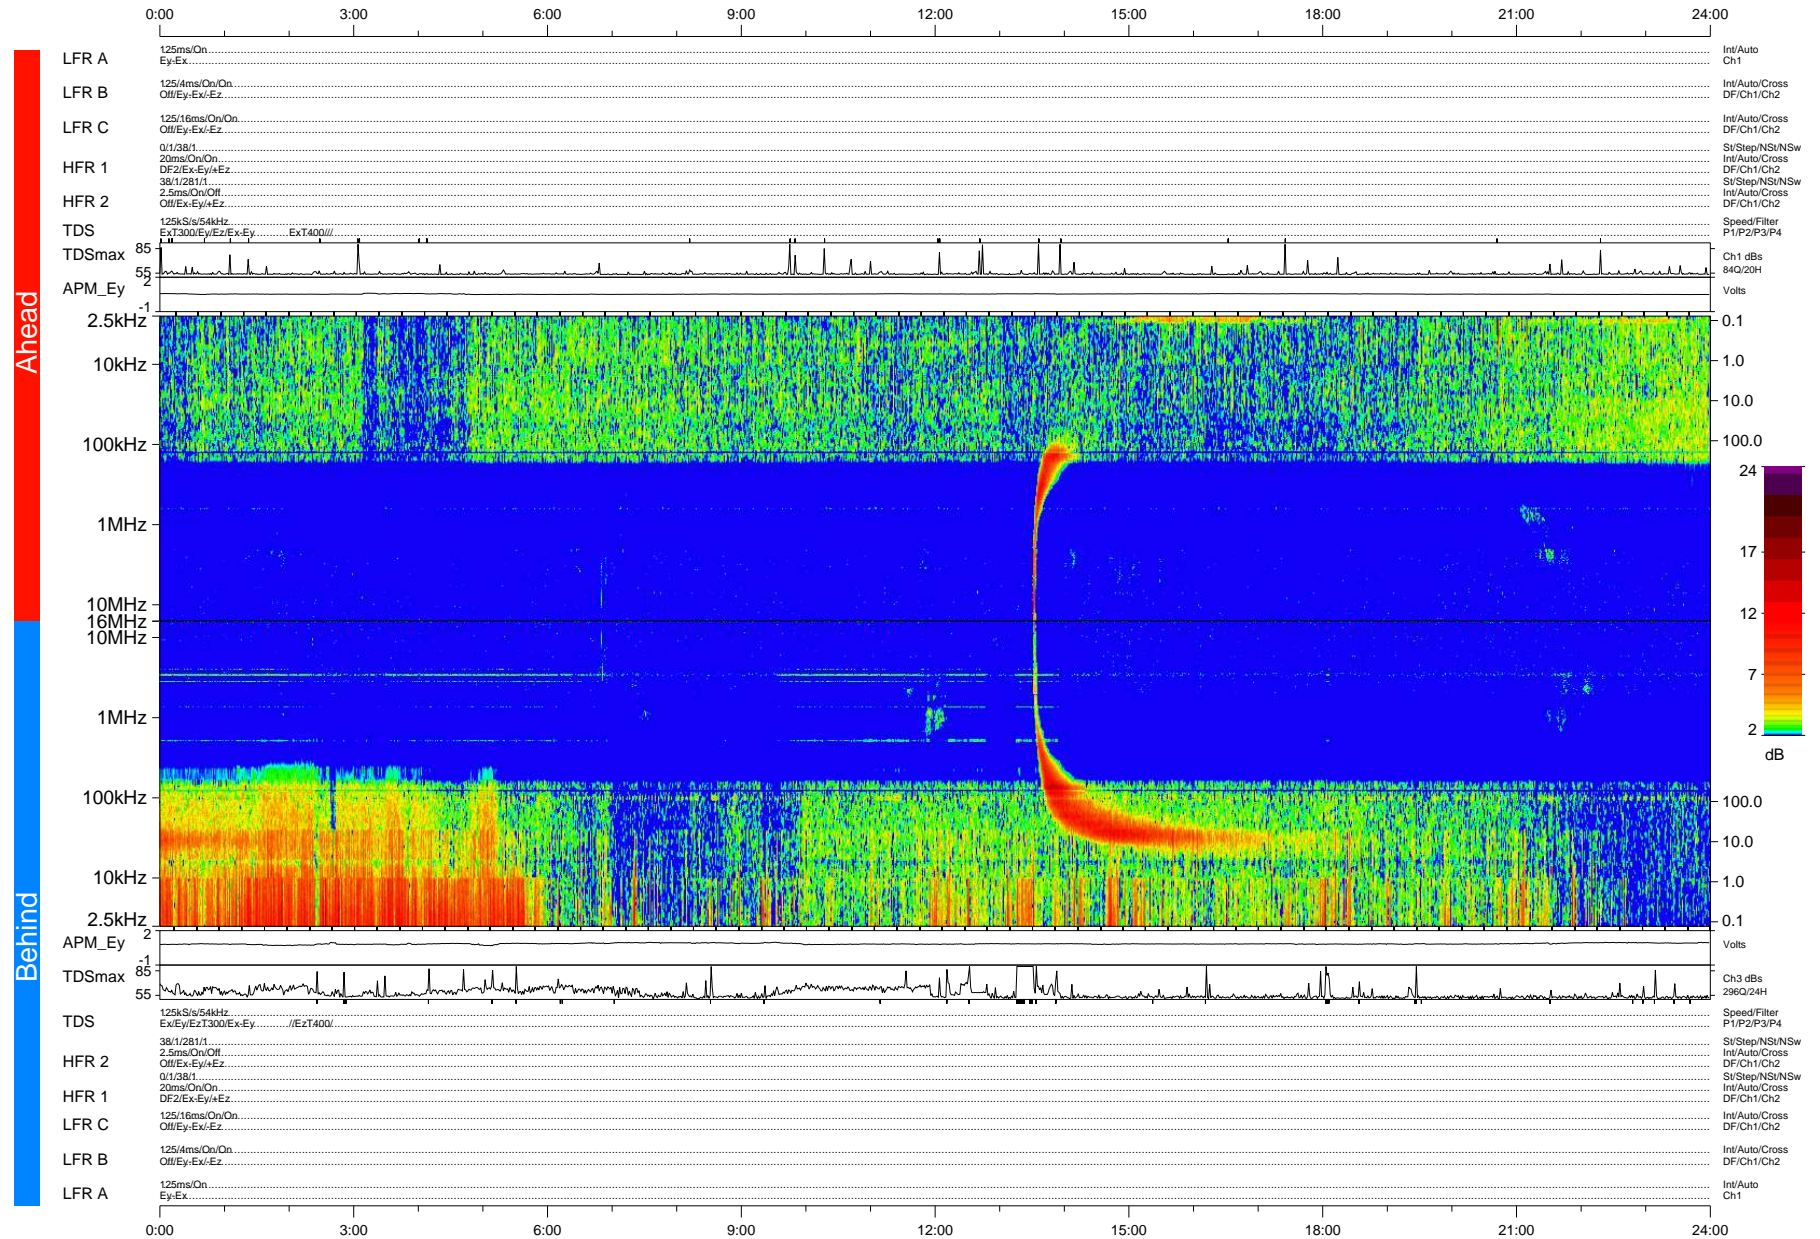

STEREO/WAVES Daily Summary - 20-May-2008 (DOY 141)

Ahead source file: swaves_ahead_2008_141_1_04.fin (Recovery: 100.0% HK, 77% Pkts)
Ahead PSE Angle: 27.5°

DPU up 48.4d, V406d6a20

Behind PSE Angle: -24.6°
Behind source file: swaves_behind_2008_141_1_06.fin (Recovery: 100.0% HK, 109% Pkts)

Time (UTC)