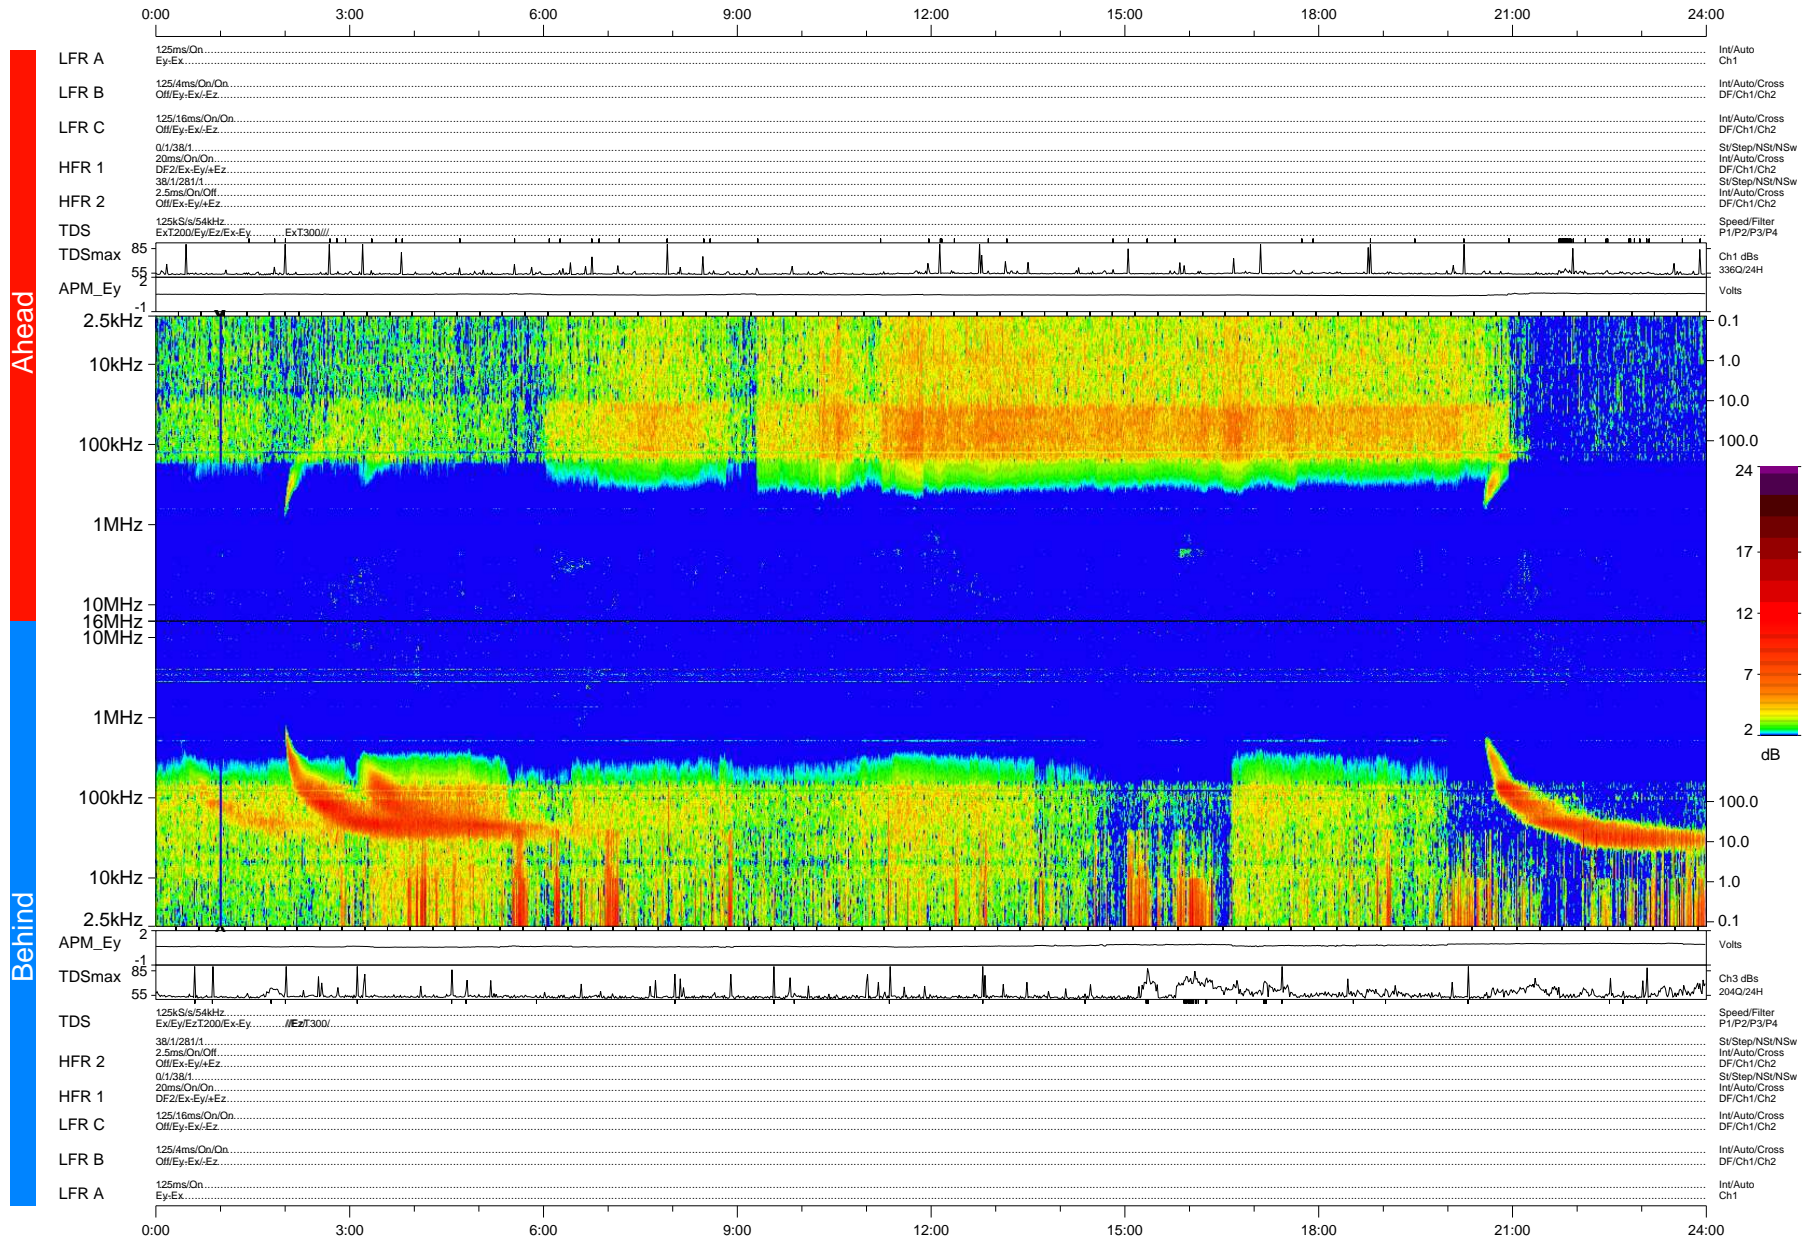

STEREO/WAVES Daily Summary - 19-May-2008 (DOY 140)

Ahead source file: swaves_ahead_2008_140_1_04.fin (Recovery: 100.0% HK, 114% Pkts)
Ahead PSE Angle: 27.4°

DPU up 47.4d, V406d6a20

Behind PSE Angle: -24.6°
Behind source file: swaves_behind_2008_140_1_06.fin (Recovery: 100.0% HK, 95% Pkts)

Time (UTC)