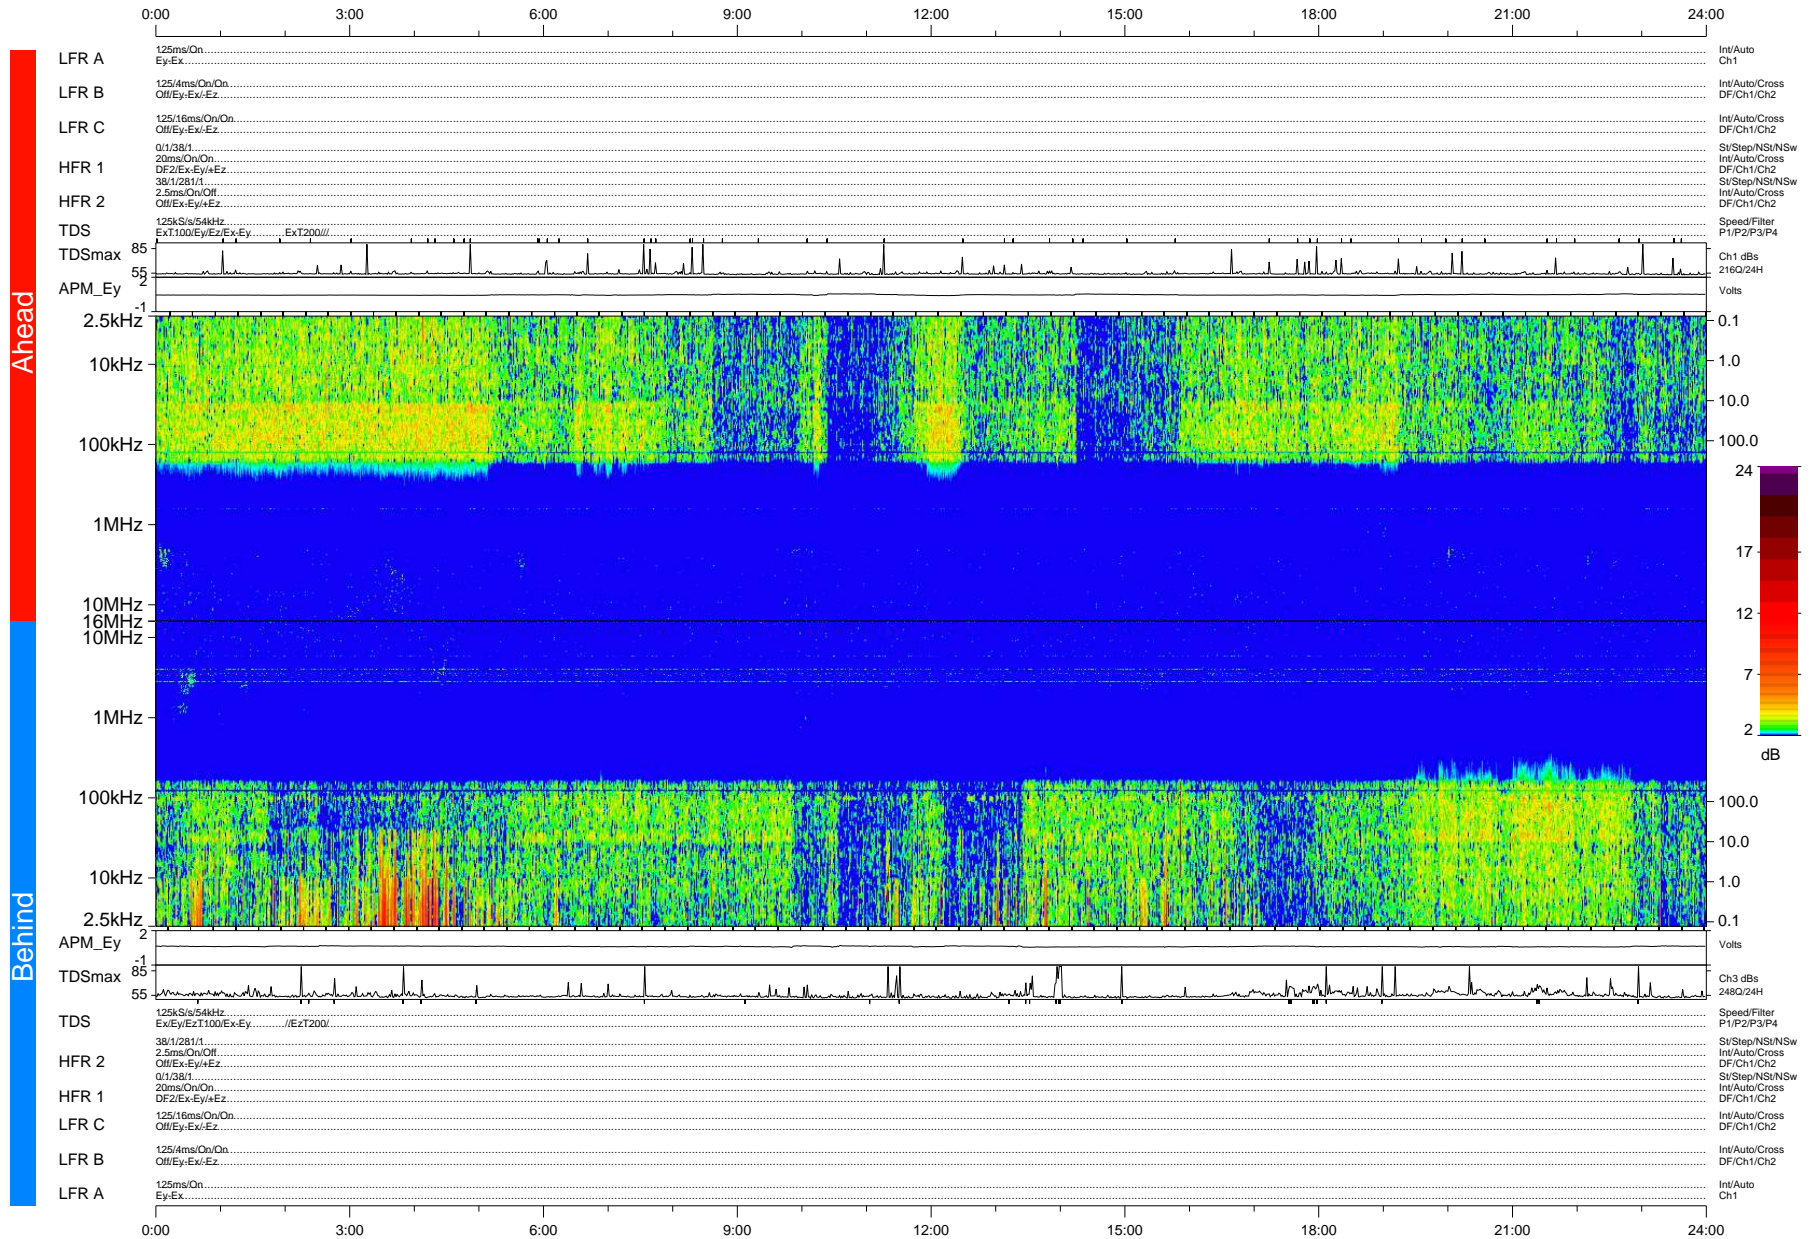

STEREO/WAVES Daily Summary - 18-May-2008 (DOY 139)

Ahead source file: swaves_ahead_2008_139_1_04.fin (Recovery: 100.0% HK, 97% Pkts)
Ahead PSE Angle: 27.4°

DPU up 46.4d, V406d6a20

Behind PSE Angle: -24.5°
Behind source file: swaves_behind_2008_139_1_04.fin (Recovery: 100.0% HK, 102% Pkts)

Time (UTC)