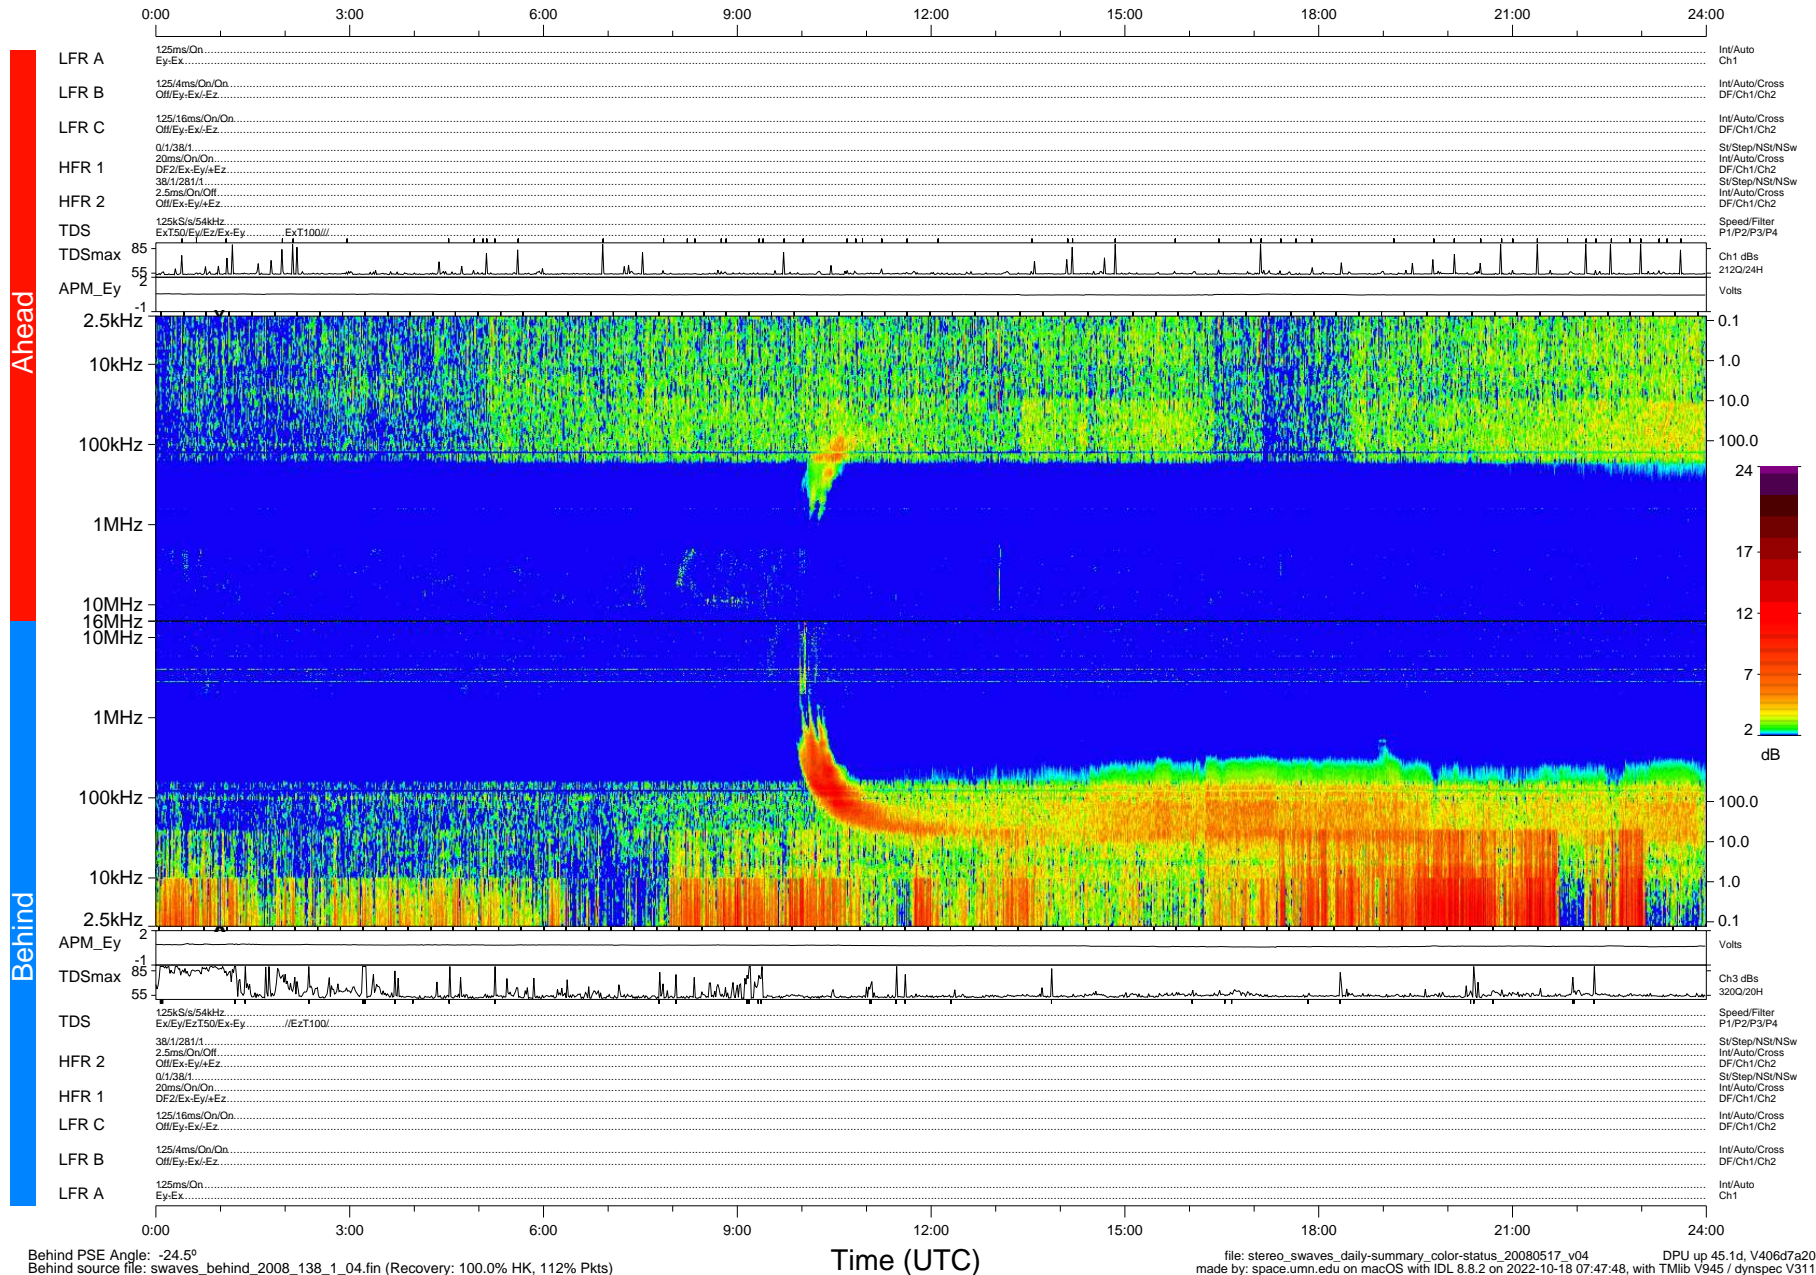

STEREO/WAVES Daily Summary - 17-May-2008 (DOY 138)

Ahead source file: swaves_ahead_2008_138_1_04.fin (Recovery: 100.0% HK, 97% Pkts)
Ahead PSE Angle: 27.2°

DPU up 45.4d, V406d6a20

Behind PSE Angle: -24.5°
Behind source file: swaves_behind_2008_138_1_04.fin (Recovery: 100.0% HK, 112% Pkts)

Time (UTC)