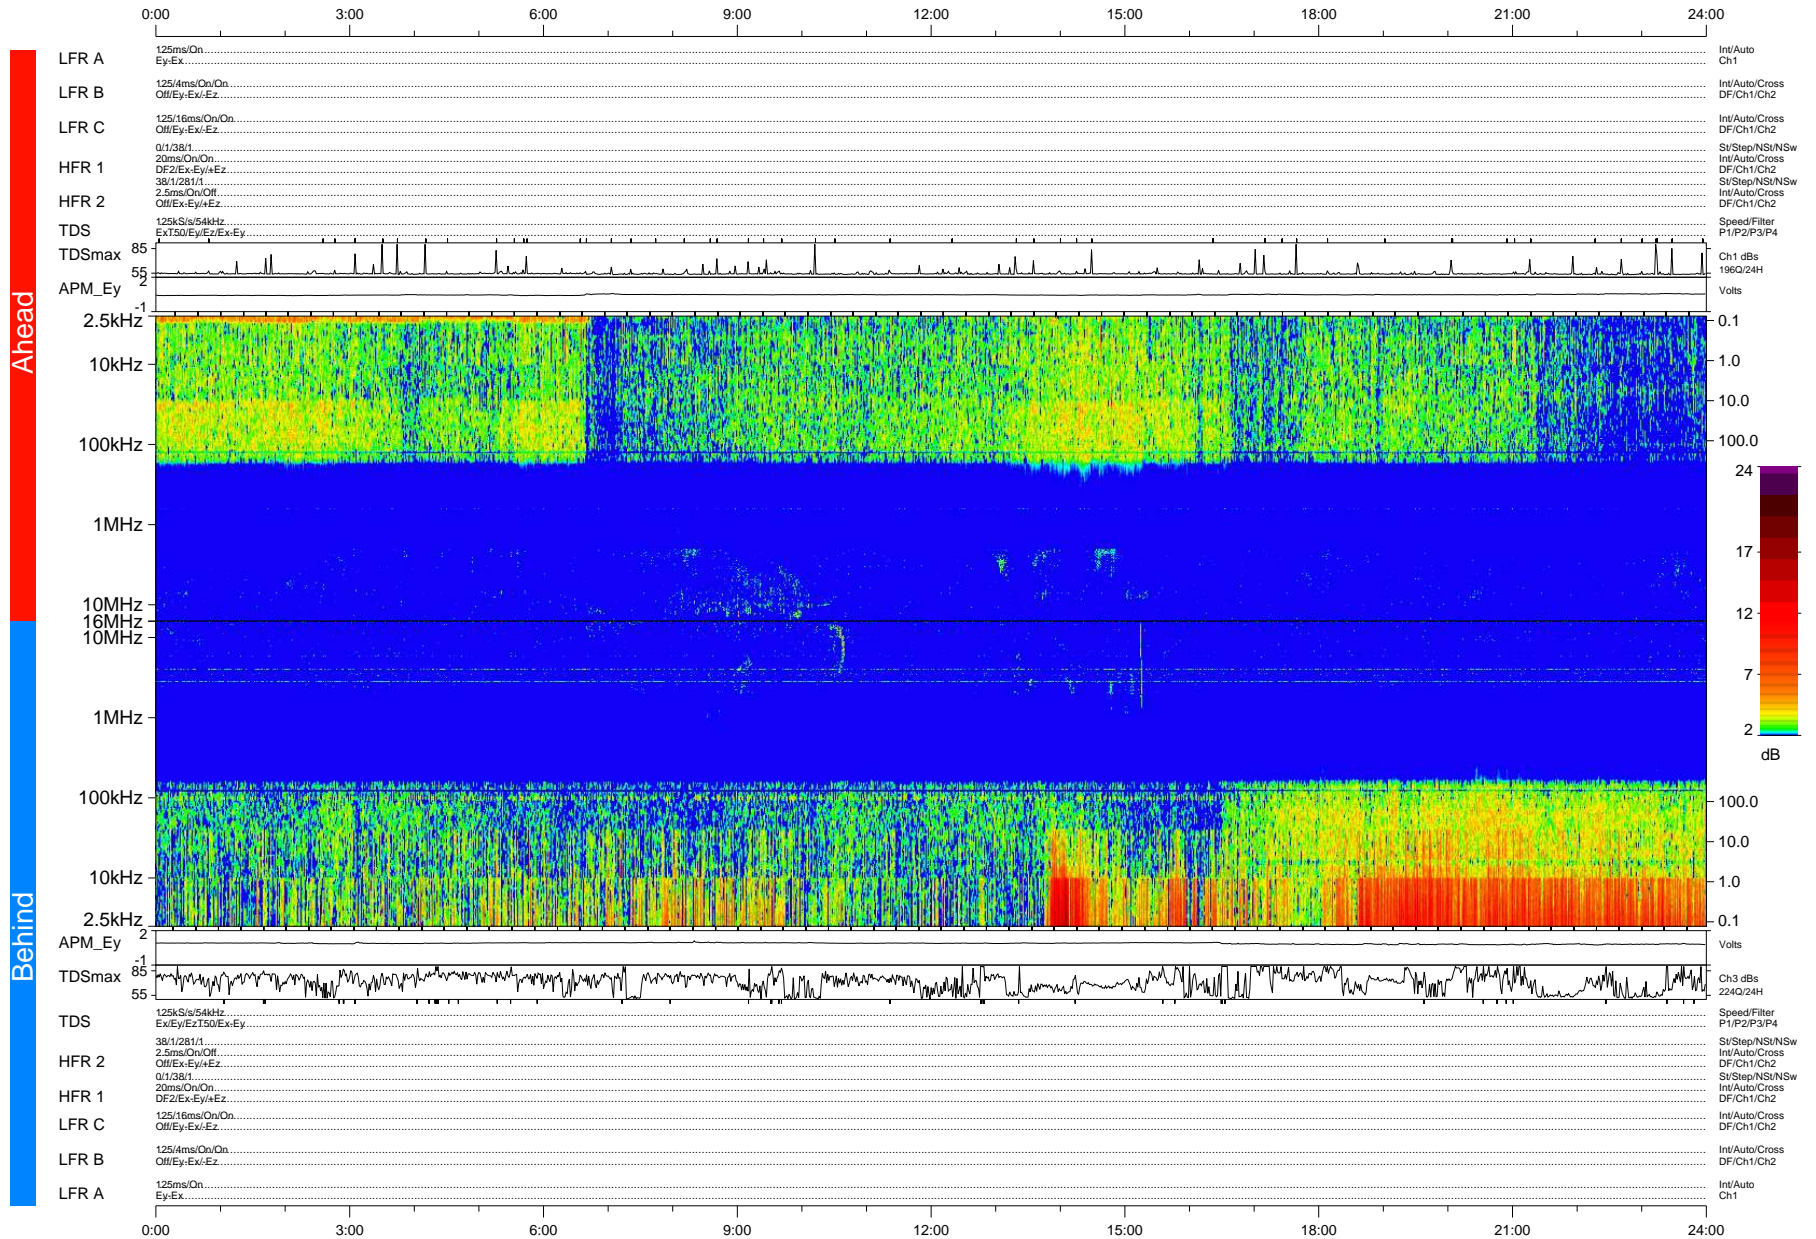

STEREO/WAVES Daily Summary - 16-May-2008 (DOY 137)

Ahead source file: swaves_ahead_2008_137_1_04.fin (Recovery: 100.0% HK, 94% Pkts)
Ahead PSE Angle: 27.2°

DPU up 44.4d, V406d6

Behind PSE Angle: -24.4°
Behind source file: swaves_behind_2008_137_1_04.fin (Recovery: 100.0% HK, 98% Pkts)

Time (UTC)