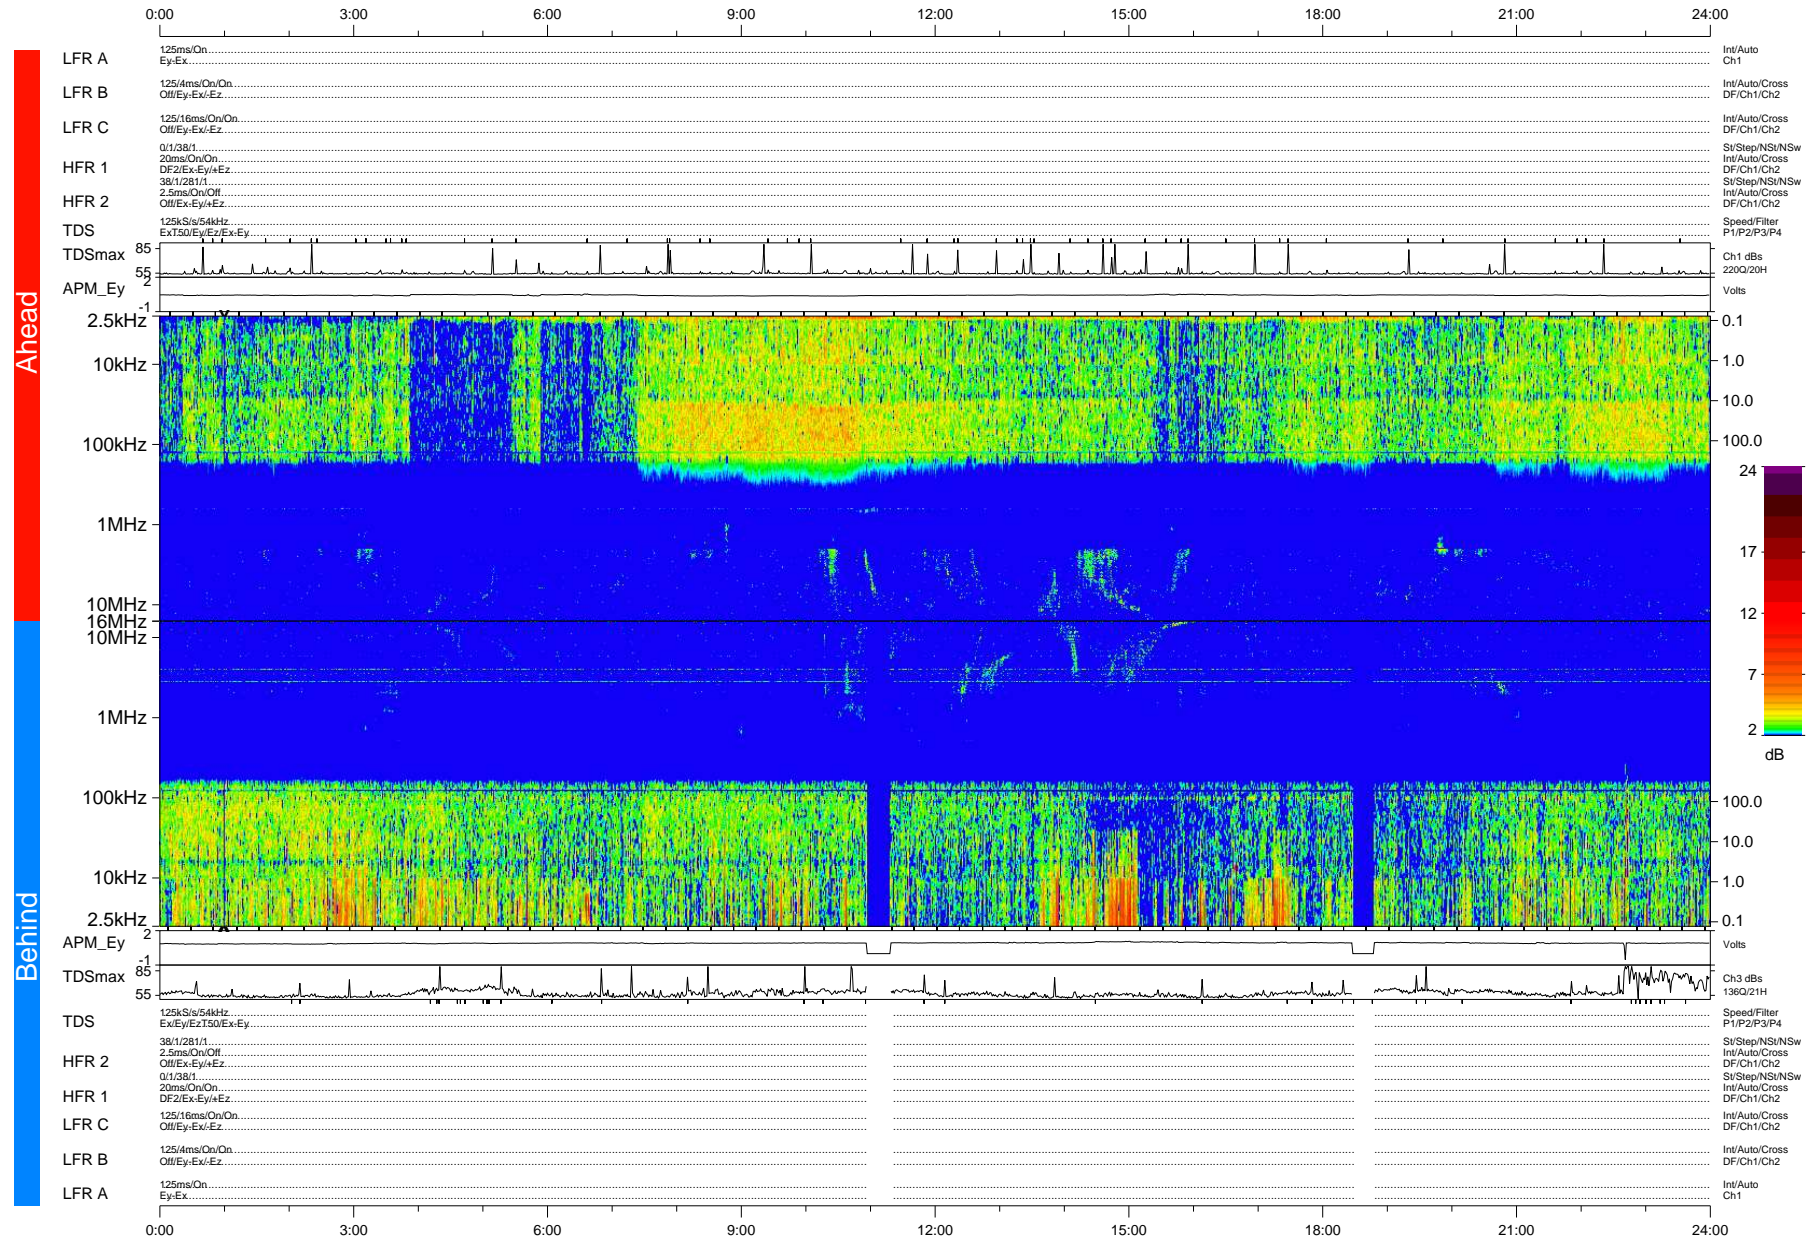

STEREO/WAVES Daily Summary - 15-May-2008 (DOY 136)

Ahead source file: swaves_ahead_2008_136_1_04.fin (Recovery: 100.1% HK, 97% Pkts)
Ahead PSE Angle: 27.1°

DPU up 43.4d, V406d6

Behind PSE Angle: -24.4°
Behind source file: swaves_behind_2008_136_1_04.fin (Recovery: 97.1% HK, 84% Pkts)

Time (UTC)