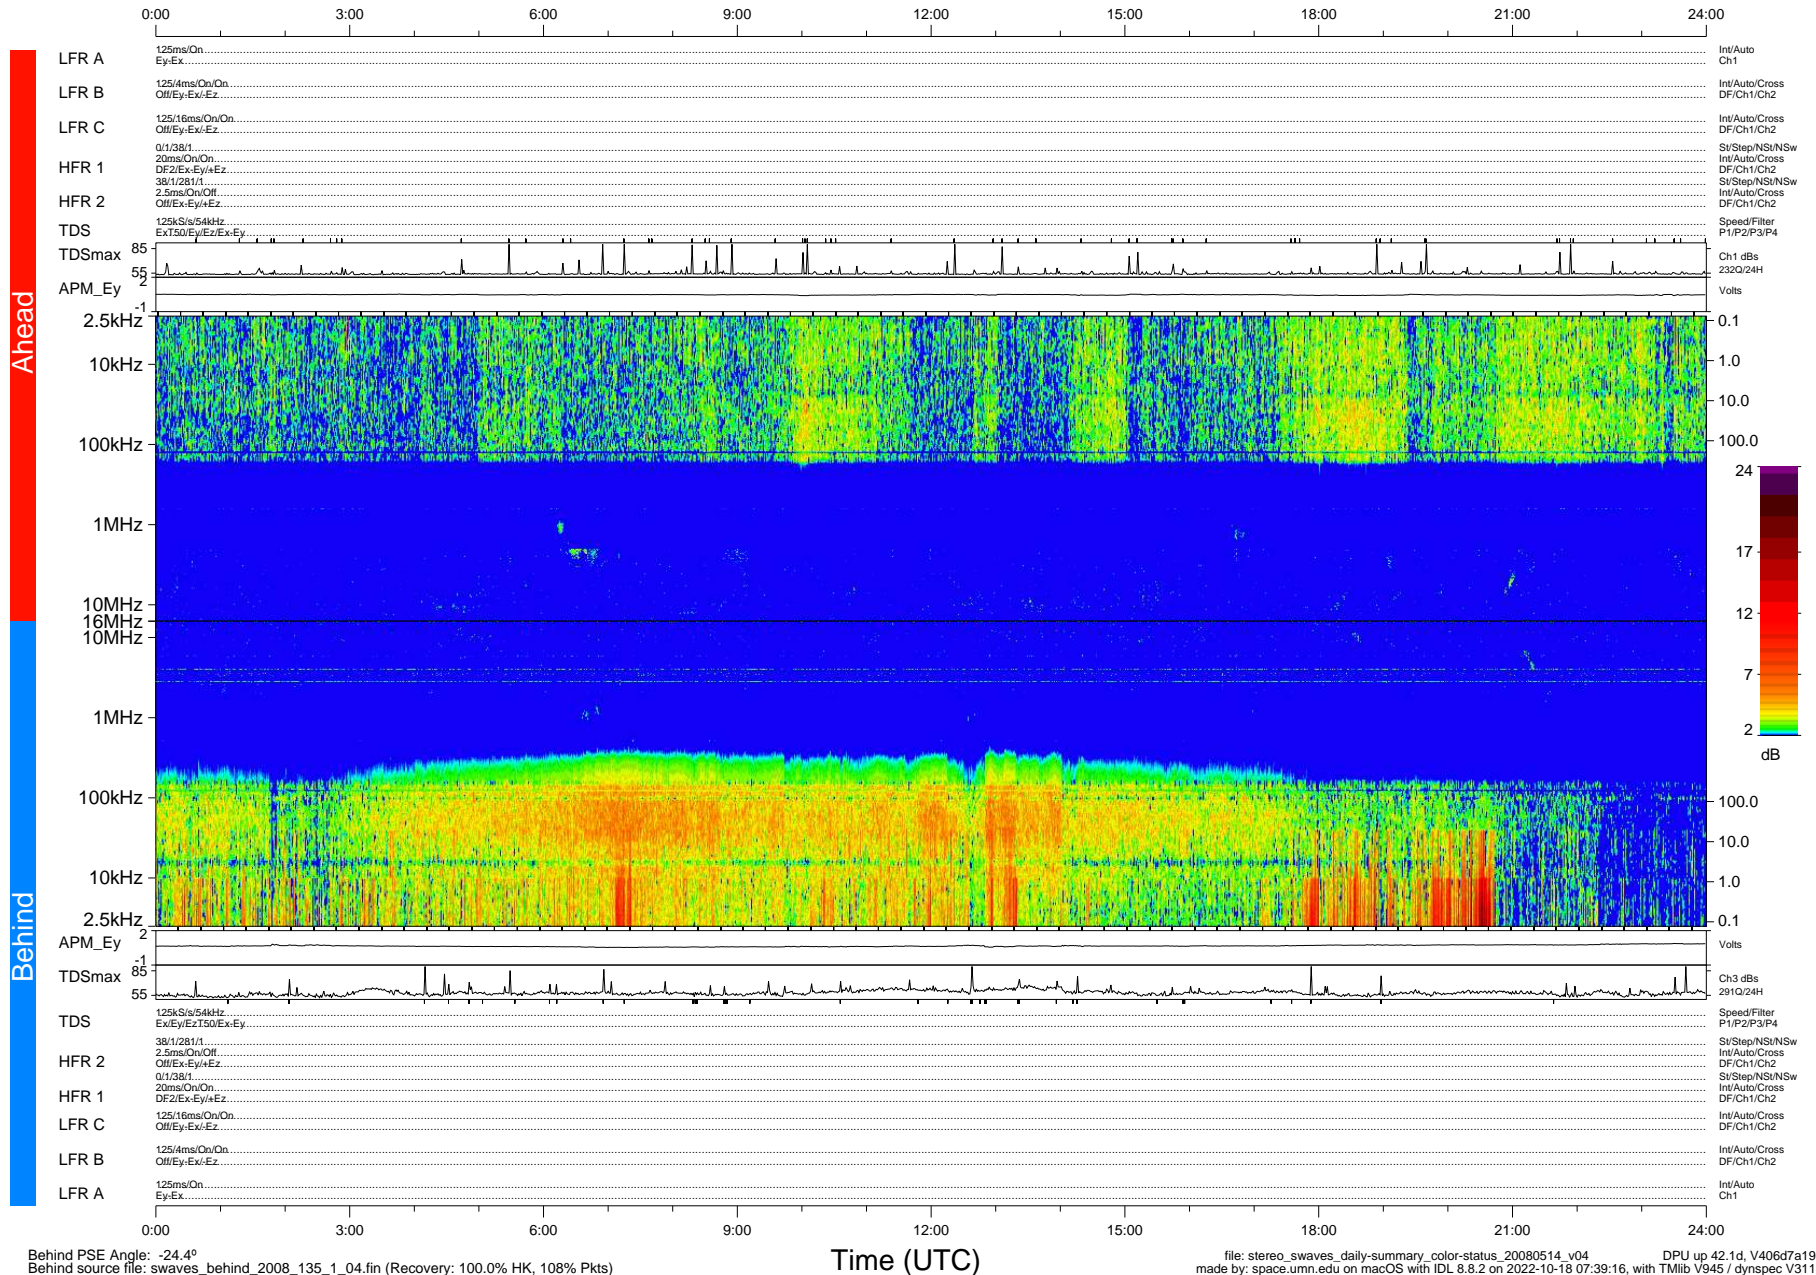

STEREO/WAVES Daily Summary - 14-May-2008 (DOY 135)

Ahead source file: swaves_ahead_2008_135_1_04.fin (Recovery: 100.0% HK, 100% Pkts)
Ahead PSE Angle: 27.0°

DPU up 42.4d, V406d6a19

Behind PSE Angle: -24.4°
Behind source file: swaves_behind_2008_135_1_04.fin (Recovery: 100.0% HK, 108% Pkts)

Time (UTC)