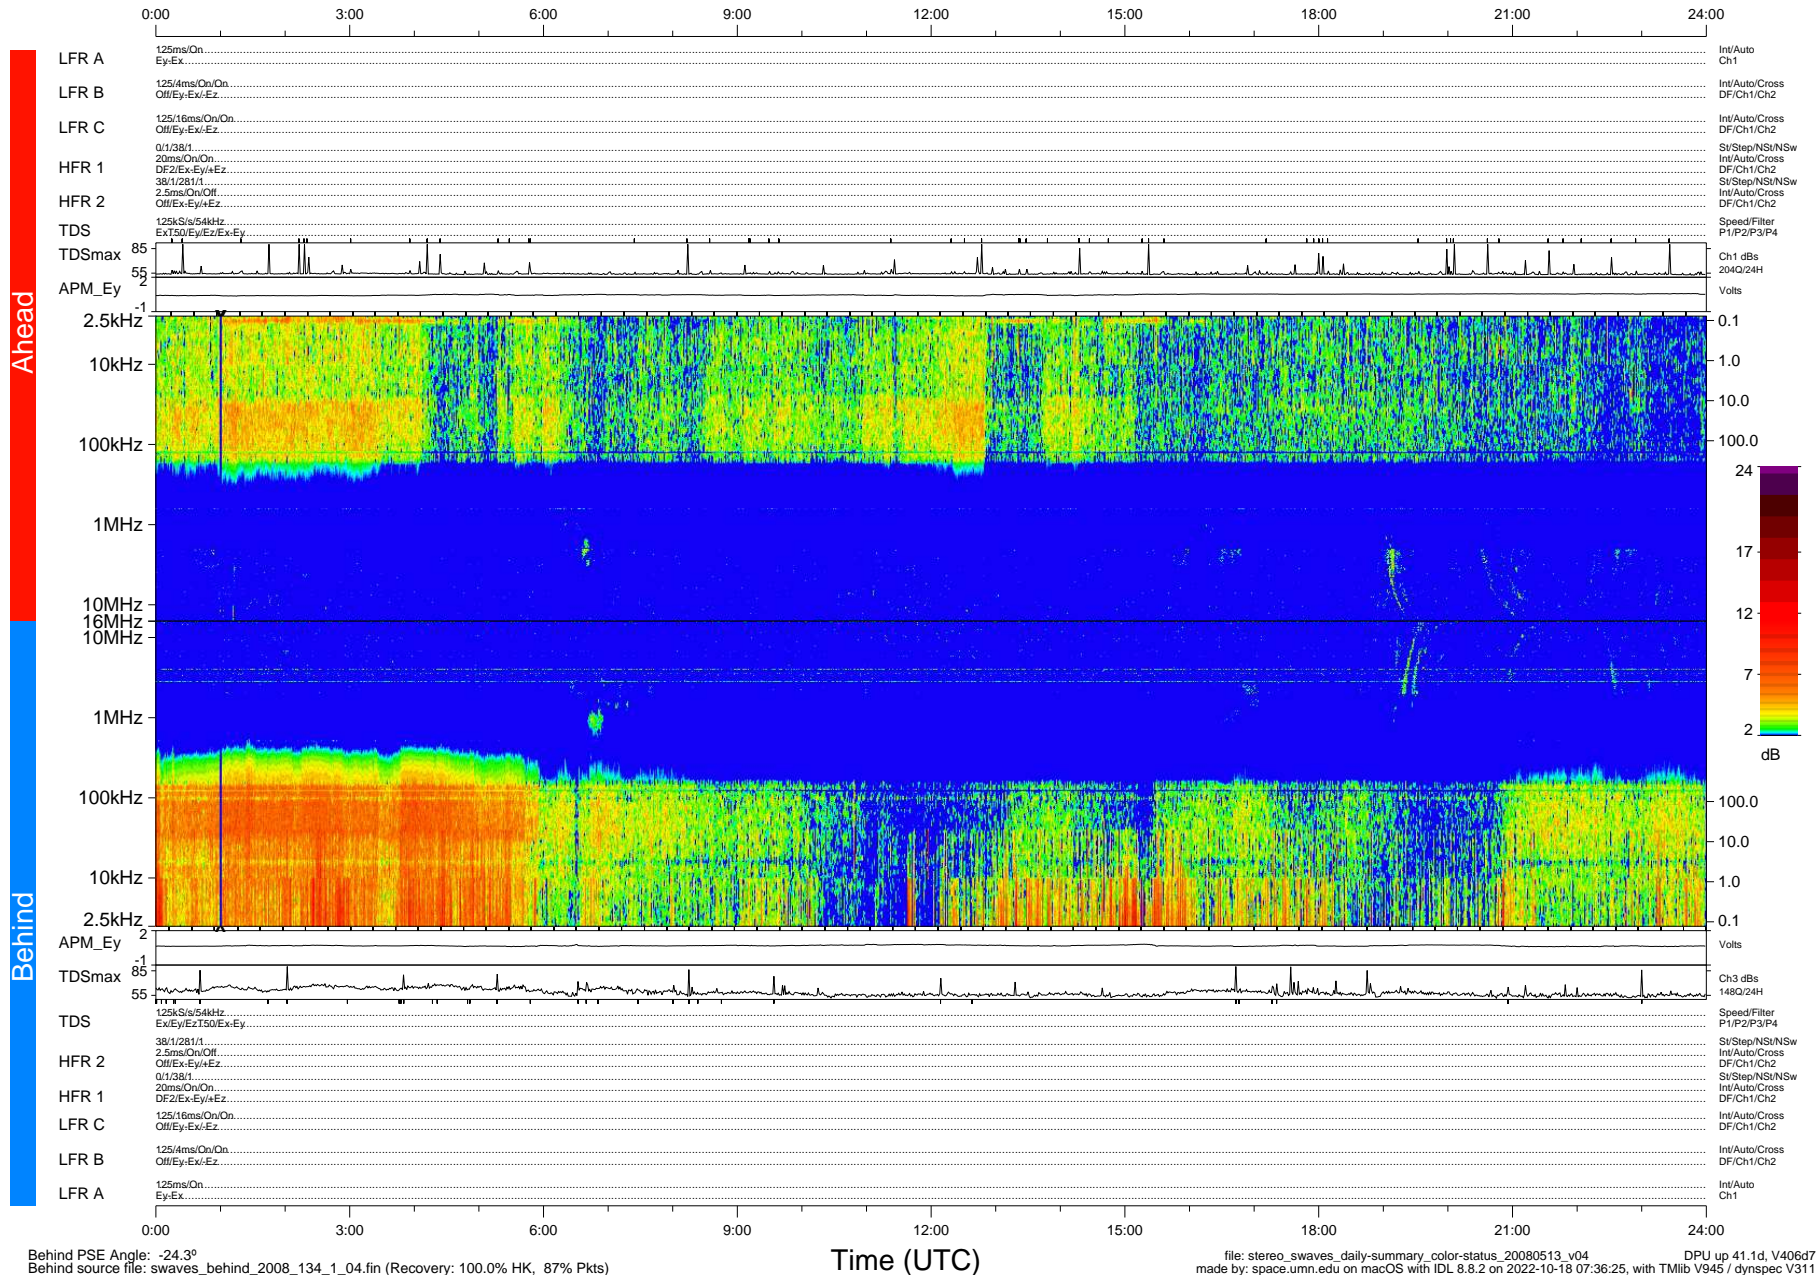

STEREO/WAVES Daily Summary - 13-May-2008 (DOY 134)

Ahead source file: swaves_ahead_2008_134_1_04.fin (Recovery: 100.0% HK, 95% Pkts)
Ahead PSE Angle: 26.9°

DPU up 41.4d, V406d6

Behind PSE Angle: -24.3°
Behind source file: swaves_behind_2008_134_1_04.fin (Recovery: 100.0% HK, 87% Pkts)

Time (UTC)