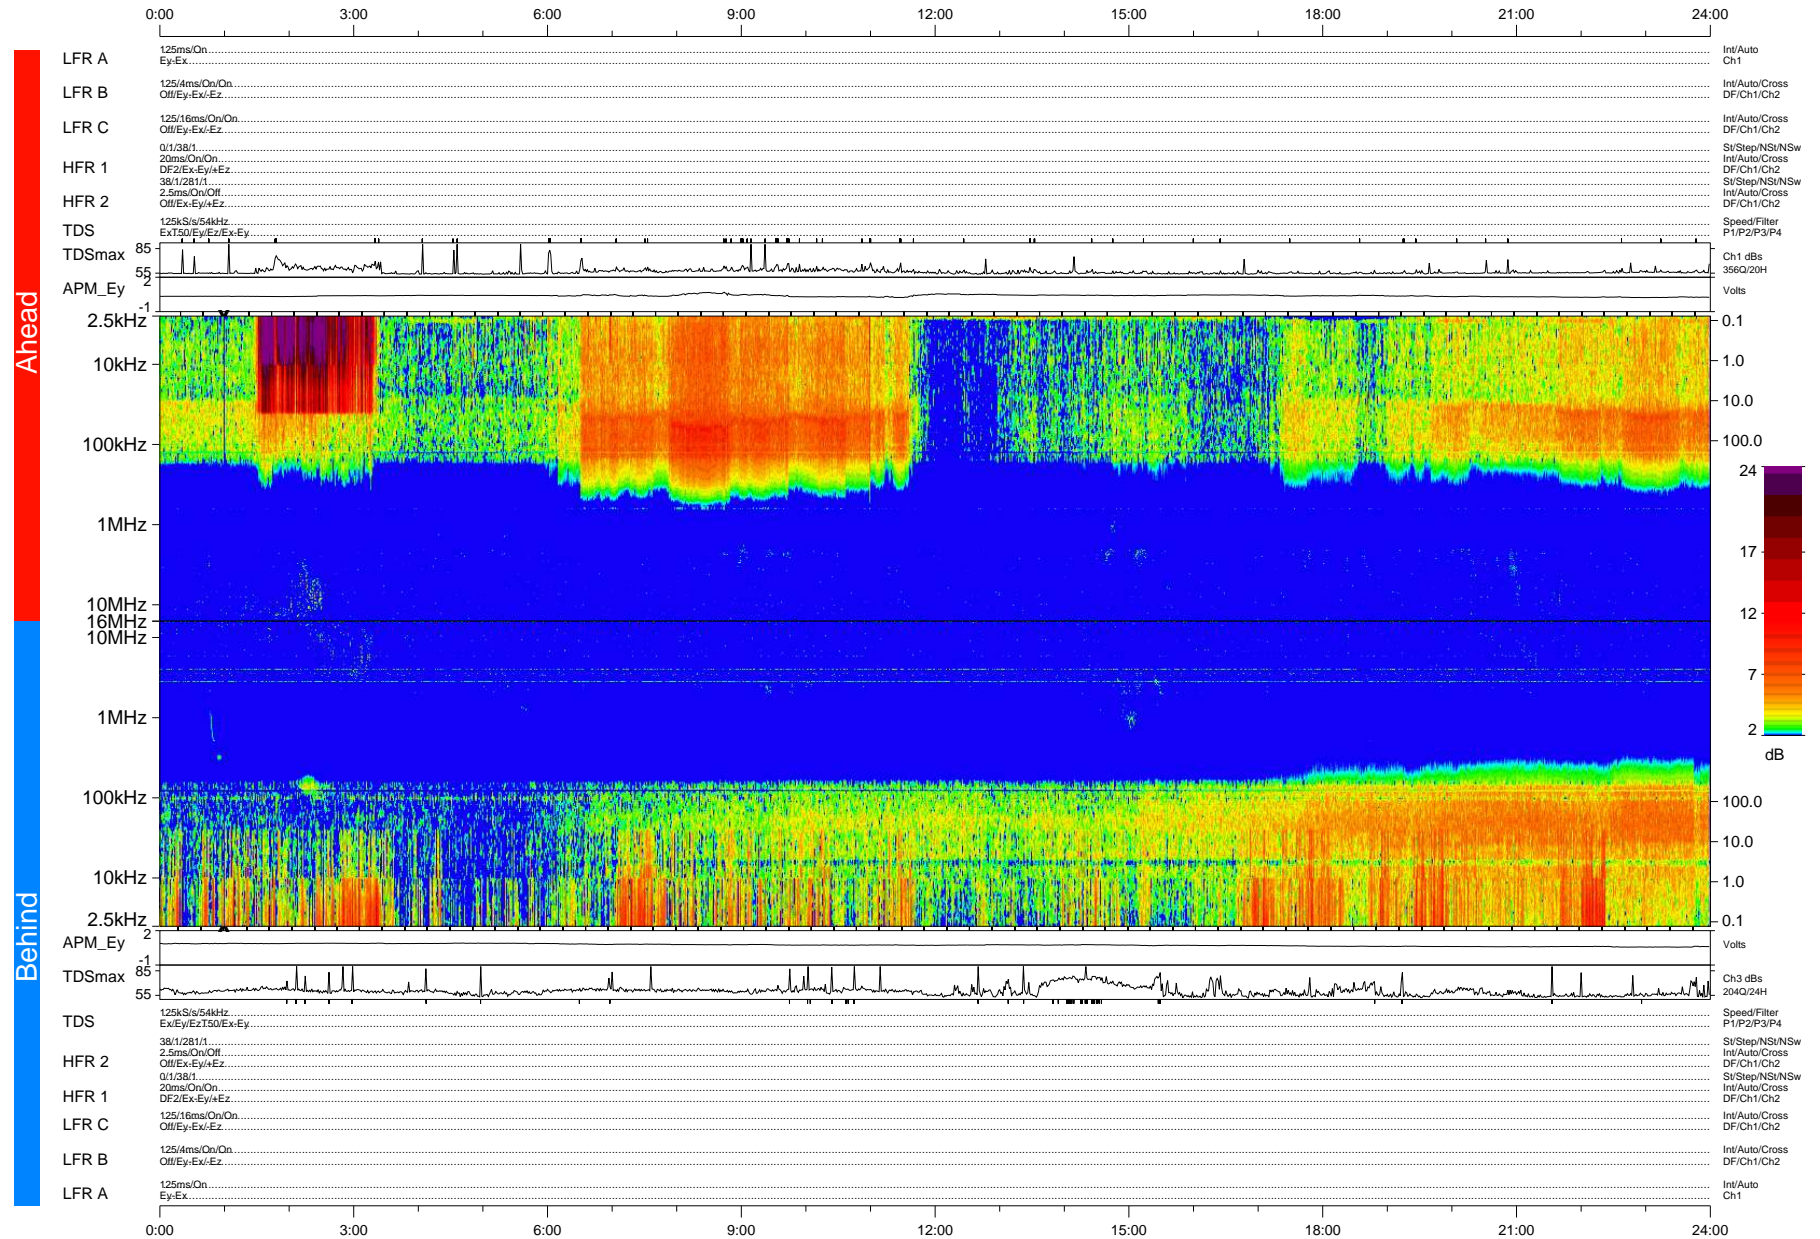

STEREO/WAVES Daily Summary - 11-May-2008 (DOY 132)

Ahead source file: swaves_ahead_2008_132_1_04.fin (Recovery: 100.0% HK, 117% Pkts)
Ahead PSE Angle: 26.7°

DPU up 39.4d, V406d6

Behind PSE Angle: -24.3°
Behind source file: swaves_behind_2008_132_1_04.fin (Recovery: 100.0% HK, 95% Pkts)

Time (UTC)