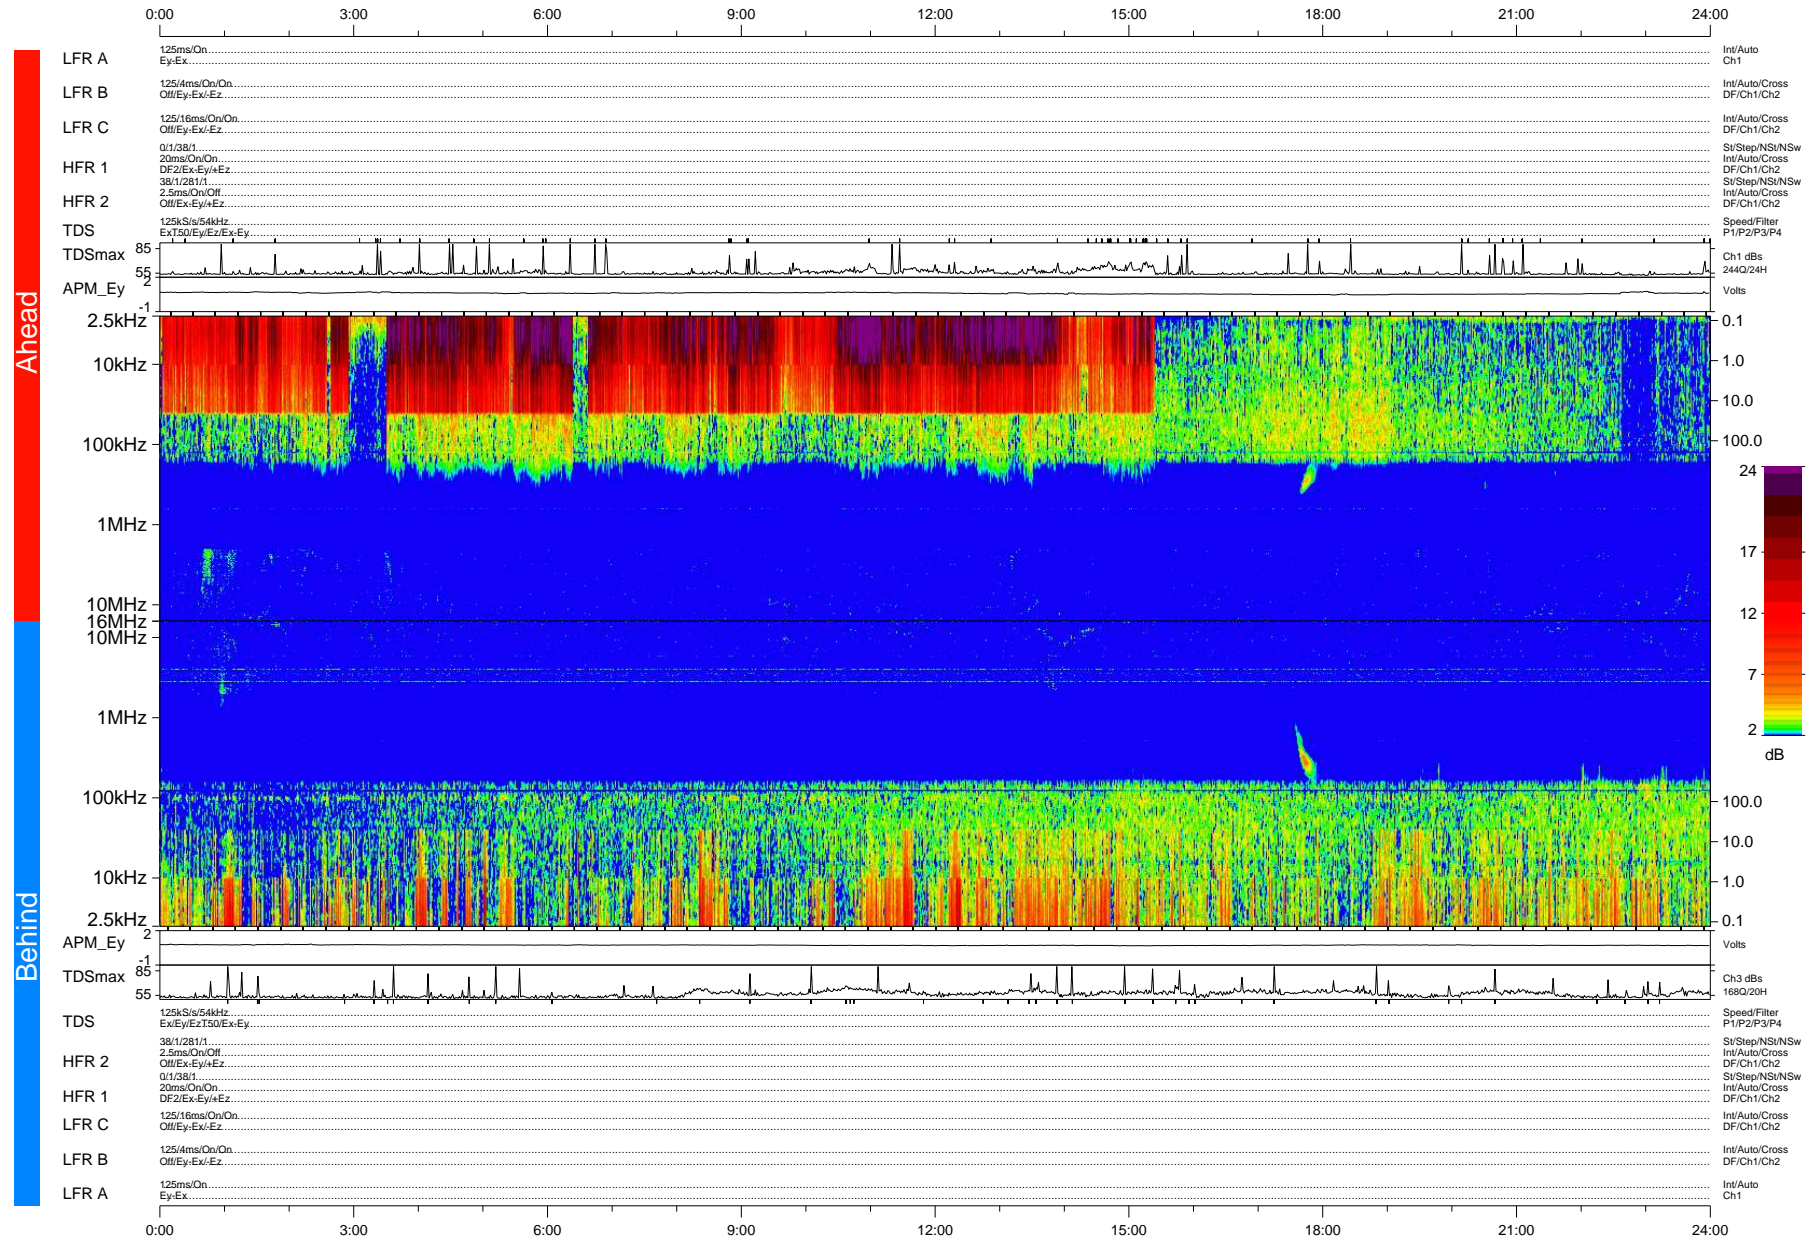

STEREO/WAVES Daily Summary - 08-May-2008 (DOY 129)

Ahead source file: swaves_ahead_2008_129_1_04.fin (Recovery: 100.0% HK, 102% Pkts)
Ahead PSE Angle: 26.5°

DPU up 36.4d, V406d6

Behind PSE Angle: -24.2°
Behind source file: swaves_behind_2008_129_1_04.fin (Recovery: 100.0% HK, 90% Pkts)

Time (UTC)